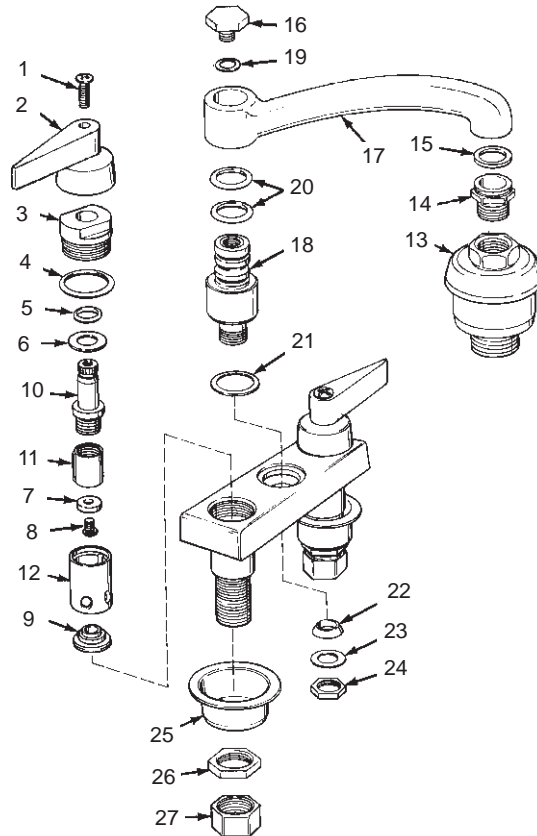

K-13640

LAUNDRY TRAY FAUCET WITH VACUUM BREAKER

ORDER BY KIT NUMBER OR PART NUMBER, NOT ITEM NUMBER OR KIT LETTER.

### Ordering Options

Item	Part No. or Kit
1	B
2	E
3	34260
4, 5, 6, 7, 8, 9	A, C or D
10, 11, 12	C or D
13	35242‡
14	35241‡
15	34917
16	34312‡
17	38684‡
18	38731‡
19, 20, 21, 22,	F
23, 24	F
25, 26, 27	G

### Kit Ordering Information

Kit	Kit Part No.	Kit Name	Kit Contents
A	30294	Valve Rebuilding	2 ea., Items 4 thru 9
B	30105‡	Screw	2 ea., Item 1
C	30002	Valve Replacement (Closes Clockwise)	1 ea., Items 4 thru 12
D	30004	Valve Replacement (Closes Counterclockwise)	1 ea., items 4 thru 12
E	30057‡	Lever Handle	1 ea. Hot, 1 ea. Cold; Item 2
F	30263	Spout Attachment	1 ea., Items 19 thru 24
G	30227	Attachment S.A.	2 ea., Items 25, 26, and 27