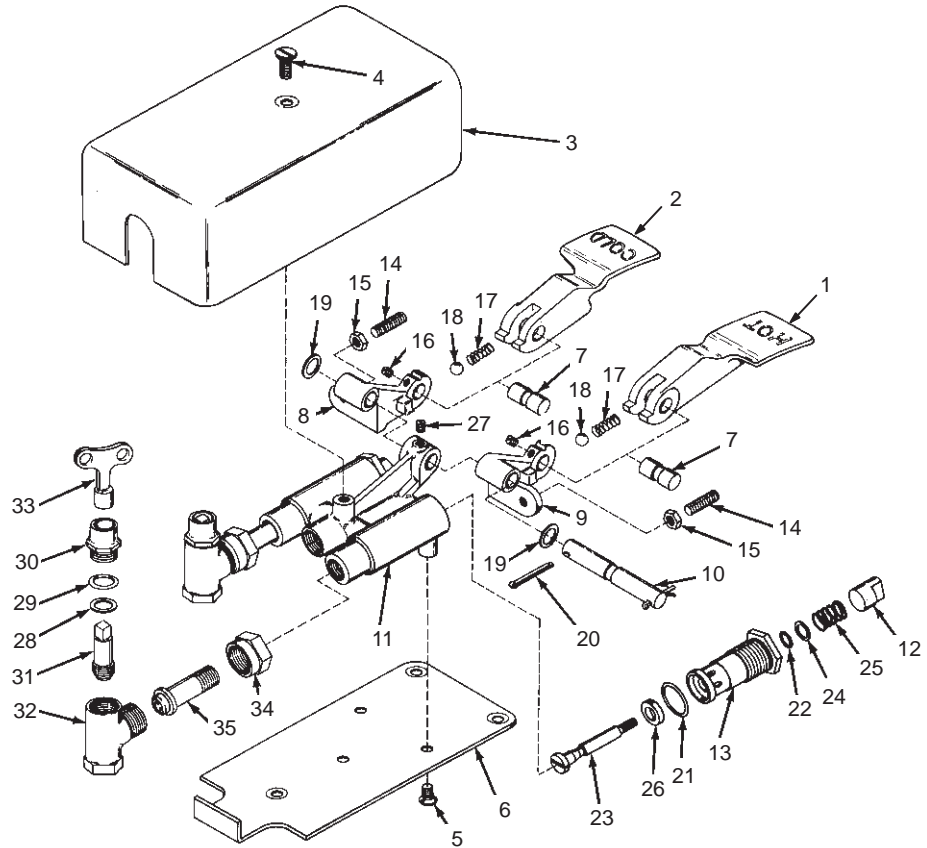

K-13808
K-13812

FLOOR-MOUNTED PEDAL VALVE
FLOOR-MOUNTED PEDAL VALVE (COLD WATER ONLY)

ORDER BY KIT NUMBER OR PART NUMBER, NOT ITEM NUMBER OR KIT LETTER.

Ordering Options

Item	Part No. or Kit
1	36283
2	36282
3	36279‡
4	36280‡
5	36278
6	36277
7	36271
8	36265
9	36266
10	36267
11	36256
12	36258
13	36257
14, 15	A
16, 17, 18, 19,	B
20, 21, 22, 23,	B
24, 25, 26, 27	B
28, 29, 30, 31, 32	C
33	32338
34	D
35	36281

Kit Ordering Information

Kit	Kit Part No.	Kit Name	Kit Contents
A	30265	Screw and Nut	2 ea., Items 14 and 15
B	30301	Linkage and Valve Rebuilding	2 ea., Items 16 thru 27
C	35103	Stop Rebuilding	2 ea., Items 28 thru 32
D	30230	Coupling Nut	2 ea., Item 34

KITS MAY INCLUDE EXTRA PARTS

NOTES:

LEGEND:

‡ Specify Finish.