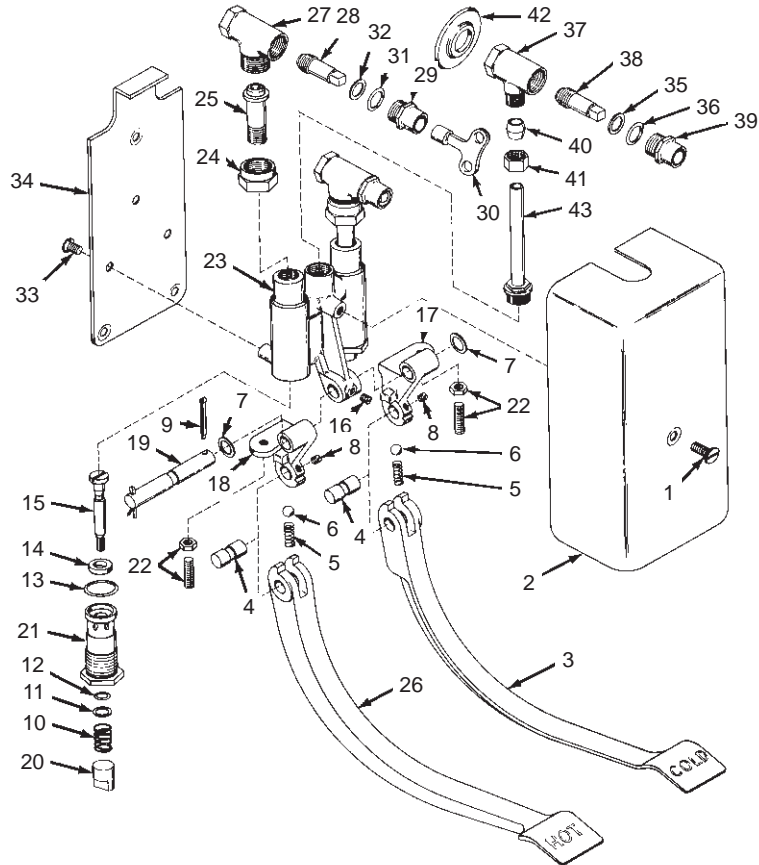

**K-13816**  
**K-13817**

**FOOT CONTROL MIXING VALVE**  
**FOOT CONTROL MIXING VALVE (COLD WATER ONLY)**

**ORDER BY KIT NUMBER OR PART NUMBER, NOT ITEM NUMBER OR KIT LETTER.**

### Ordering Options

Item	Part No. or Kit
1	36280‡
2	36279‡
3	36275‡
4	36271
5, 6, 7, 8, 9,	A
10, 11, 12, 13,	A
14, 15, 16	A
17	36265
18	36266
19	36267
20	36258
21	36257
22	B
23	36256
24	32751
25	36281
26	36276‡
27, 28, 29, 30,	C
31, 32	C
33	36278
34	36277
35, 36, 37, 38,	D
39, 40, 41	D
42	20631
43	41326

### Kit Ordering Information

Kit	Kit Part No.	Kit Name	Kit Contents
A	30301	Linkage and Valve Rebuilding	2 ea., Items 5 thru 16
B	30625	Screw and Nut	2 ea., Item 22
C	35103	Loose Key Stop Rebuilding	1 ea., Items 27 thru 30; 2 ea., Items 31 and 32
D	34167	Stop Rebuilding	1 ea., Items 37 thru 41; 2 ea., Items 35 and 36