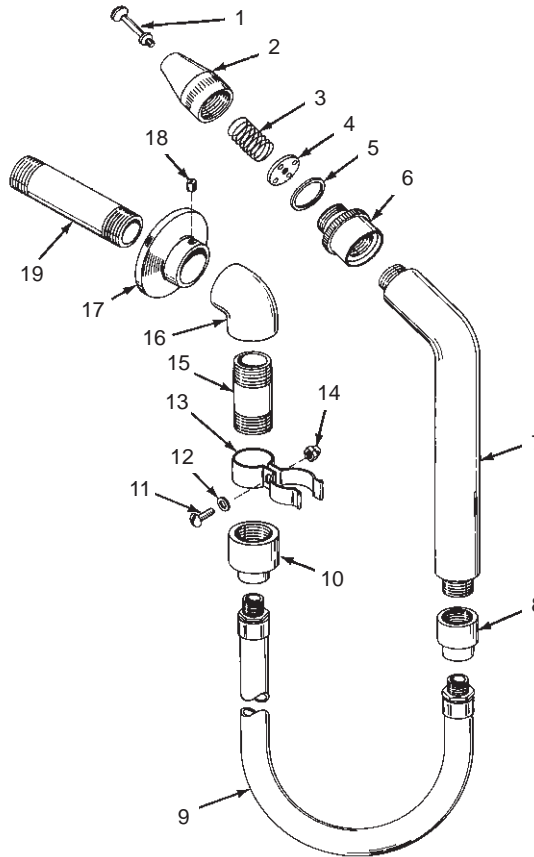

29672

SPRAY AND HOSE ASSEMBLY FOR K-13960 BEDPAN WASHER

ORDER BY KIT NUMBER OR PART NUMBER, NOT ITEM NUMBER OR KIT LETTER.

Ordering Options

| Item | Part No. or Kit |
|------------------|-----------------|
| 1, 2, 3, 4, 5, 6 | A, B |
| 7, 8 | B |
| 9 | 29240 |
| 10 | 29239 |
| 11 | 31490 |
| 12 | 45025 |
| 13 | 45024 |
| 14 | 45026 |
| 15 | 32429‡ |
| 16 | 24137‡ |
| 17 | 24005‡ |
| 18 | 32966 |
| 19 | 29161 |

Kit Ordering Information

| Kit | Kit Part No. | Kit Name |
|-----|--------------|----------------|
| A | 45021‡ | Spray Assembly |
| B | 45023‡ | Arm and Spray |

| Kit Contents |
|-----------------------|
| 1 ea., Items 1 thru 6 |
| 1 ea., Items 1 thru 8 |

KITS MAY INCLUDE EXTRA PARTS

NOTES:

LEGEND:

‡ Specify Finish.