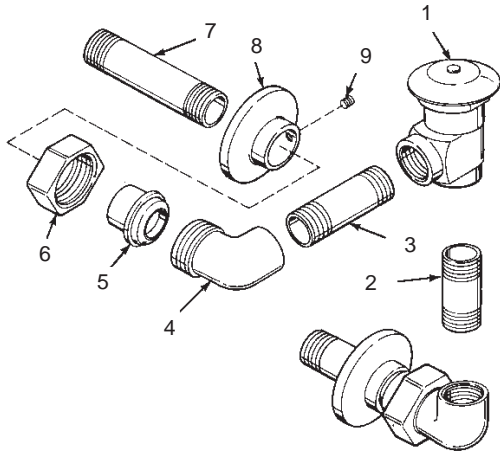

## COMMERCIAL FITTINGS

K-13055

VACUUM BREAKER

K-13056

VACUUM BREAKER

ORDER BY KIT NUMBER OR PART NUMBER, NOT ITEM NUMBER OR KIT LETTER.

### Ordering Options

Item	Part No. or Kit
1	21286‡
2	32429‡
3	40924‡
4	39842‡
5, 6	A
7	29161‡
8, 9	D
10	21281‡
11	21284‡
12	21278
13, 14, 15, 16, 17	B
18	C
19	21280‡
20	*

### Kit Ordering Information

Kit	Kit Part No.	Kit Name
A	30213	Unions
B	30372	Valve Service Kit
C	30375‡	Sleeves
D	20345‡	Flange