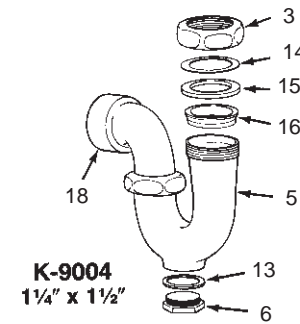

KOHLER[®] SERVICE PARTS

"P" TRAP ASSEMBLIES

K-9000 "P" TRAP

K-9004 "P" TRAP

ORDER BY KIT NUMBER OR PART NUMBER, NOT ITEM NUMBER OR KIT LETTER.

Ordering Options

Item	Part No. or Kit
1	28504‡
2	53059‡
3	42952‡
4, 5	*
6	42953‡
7	43011‡
8	43021‡
9	42925‡
10	42924‡
11	A, 42100
12	A
13	A, B, C, or D
14	B
15	B, 42895
16	B, 41869
17	51432‡
18	51431‡

Kit Ordering Information

Kit	Kit Part No.	Kit Name
A	30268	Gasket Kit
B	30269	Gasket Kit
C	41549	Gasket (Cast Plug)
D	34264	Gasket (Machined Plug)

Kit Contents

2 ea., Items 11 and 12; 1 ea., Item 13
1 ea., Items 13 thru 16
1 ea., Item 13
1 ea., Item 13