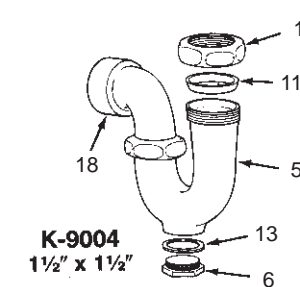

KOHLER[®] SERVICE PARTS

"P" TRAP ASSEMBLIES

K-9000 "P" TRAP

K-9004 "P" TRAP

ORDER BY KIT NUMBER OR PART NUMBER, NOT ITEM NUMBER OR KIT LETTER.

Ordering Options

Item	Part No. or Kit
1	28504‡
2	53059‡
3	42952‡
4, 5	*
6	42953‡
7	43011‡
8	43021‡
9	42925‡
10	42924‡
11	A, 42100
12	A
13	A, B, C, or D
14	B
15	B, 42895
16	B, 41869
17	51432‡
18	51431‡

Kit Ordering Information

Kit	Kit Part No.	Kit Name
A	30268	Gasket Kit
B	30269	Gasket Kit
C	41549	Gasket (Cast Plug)
D	34264	Gasket (Machined Plug)

Kit Contents

2 ea., Items 11 and 12; 1 ea., Item 13
1 ea., Items 13 thru 16
1 ea., Item 13
1 ea., Item 13