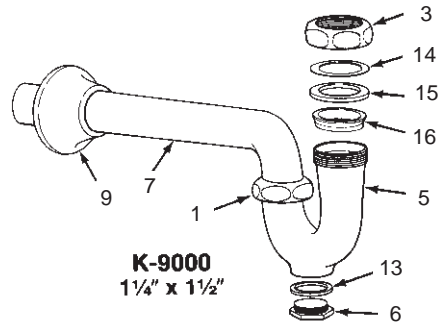

KOHLER[®] SERVICE PARTS

"P" TRAP ASSEMBLIES

K-9000 "P" TRAP

K-9004 "P" TRAP

ORDER BY KIT NUMBER OR PART NUMBER, NOT ITEM NUMBER OR KIT LETTER.

Ordering Options

Item	Part No. or Kit
1	28504‡
2	53059‡
3	42952‡
4, 5	*
6	42953‡
7	43011‡
8	43021‡
9	42925‡
10	42924‡
11	A, 42100
12	A
13	A, B, C, or D
14	B
15	B, 42895
16	B, 41869
17	51432‡
18	51431‡

Kit Ordering Information

Kit	Kit Part No.	Kit Name
A	30268	Gasket Kit
B	30269	Gasket Kit
C	41549	Gasket (Cast Plug)
D	34264	Gasket (Machined Plug)

Kit Contents

2 ea., Items 11 and 12; 1 ea., Item 13
1 ea., Items 13 thru 16
1 ea., Item 13
1 ea., Item 13