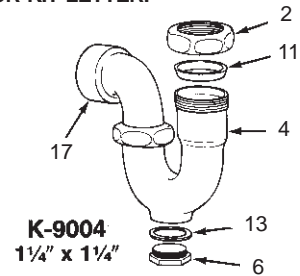

KOHLER[®] SERVICE PARTS

"P" TRAP ASSEMBLIES

K-9000 "P" TRAP

K-9004 "P" TRAP

ORDER BY KIT NUMBER OR PART NUMBER, NOT ITEM NUMBER OR KIT LETTER.

Ordering Options

Item	Part No. or Kit
1	28504‡
2	53059‡
3	42952‡
4, 5	*
6	42953‡
7	43011‡
8	43021‡
9	42925‡
10	42924‡
11	A, 42100
12	A
13	A, B, C, or D
14	B
15	B, 42895
16	B, 41869
17	51432‡
18	51431‡

Kit Ordering Information

Kit	Kit Part No.	Kit Name
A	30268	Gasket Kit
B	30269	Gasket Kit
C	41549	Gasket (Cast Plug)
D	34264	Gasket (Machined Plug)

Kit Contents

2 ea., Items 11 and 12; 1 ea., Item 13
1 ea., Items 13 thru 16
1 ea., Item 13
1 ea., Item 13