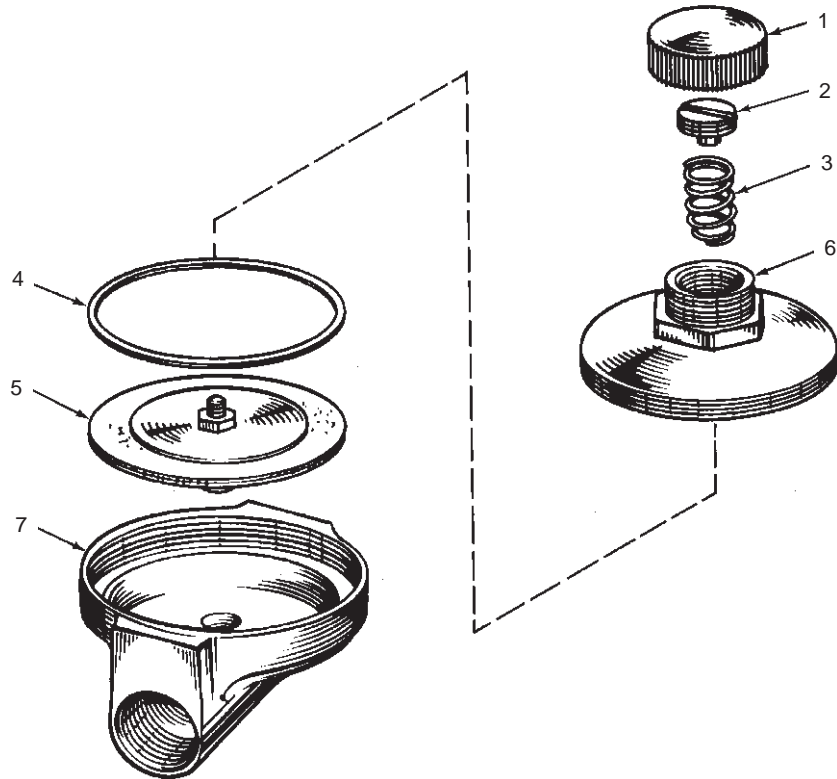

34777

PRESSURE REGULATOR
USED ON ALL KOHLER DRINKING FOUNTAINS

ORDER BY KIT NUMBER OR PART NUMBER, NOT ITEM NUMBER OR KIT LETTER.

Ordering Options

Item	Part No. or Kit
1	33223‡
2, 3, 4, 5	A
6	33180‡
7	*

Kit Ordering Information

Kit	Kit Part No.	Kit Name
A	30270	Valve Rebuilding

Kit Contents
1 ea., Items 2 thru 5

KITS MAY INCLUDE EXTRA PARTS

NOTES:

* Not available as a service part.

LEGEND:

‡ Specify Finish.