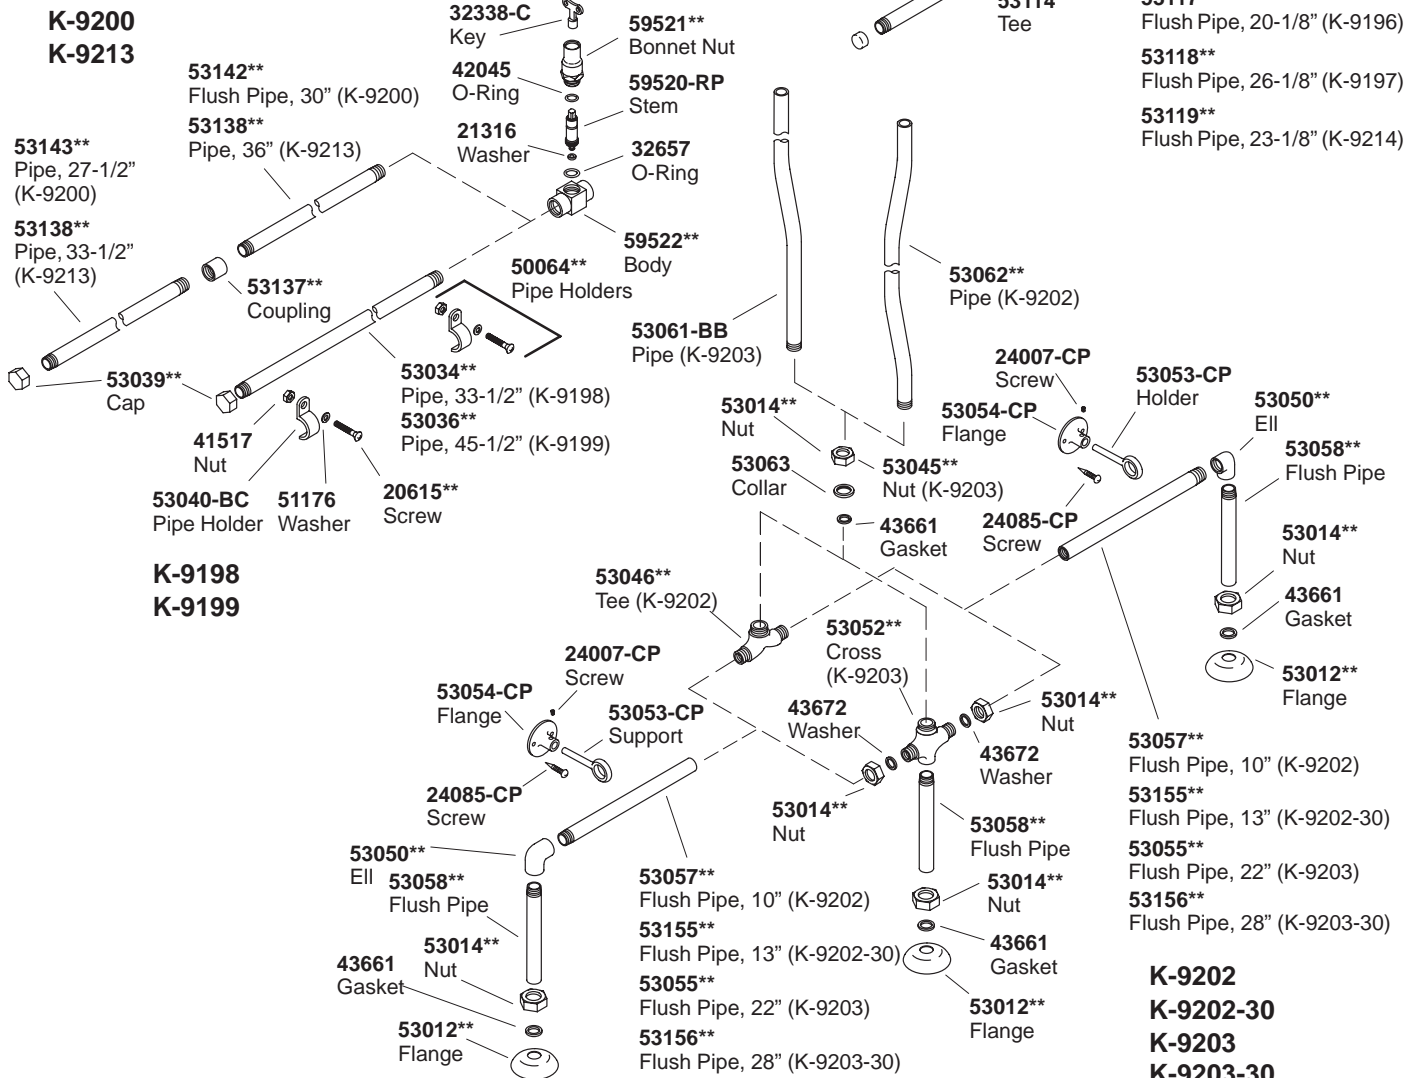

KOHLER® SERVICE PARTS

URINAL PIPES

K#	Description
K-9195-**-AA	36" Flush Pipe & Perforated Washdown Pipe
K-9196-**-AA	48" Flush Pipe & Perforated Washdown Pipe
K-9197-**-AA	60" Flush Pipe & Perforated Washdown Pipe
K-9198-**-AA	36" Perforated Washdown Pipe
K-9199-**-AA	48" Perforated Washdown Pipe
K-9200-**-AA	60" Perforated Washdown Pipe
K-9201-**-AA	Flush Pipe for Single Urinal
K-9202-**-AA	Flush Pipe for Two Urinals
K-9202-30-**-AA	Flush Pipe for Two Urinals (30" centers)
K-9203-**-AA	Flush Pipe for Three Urinals
K-9203-30-**-AA	Flush Pipe for Three Urinals (30" centers)
K-9213-**-AA	72" Perforated Washdown Pipe
K-9214-**-AA	72" Flush Pipe & Perforated Washdown Pipe

**Finish/color code must be specified when ordering.