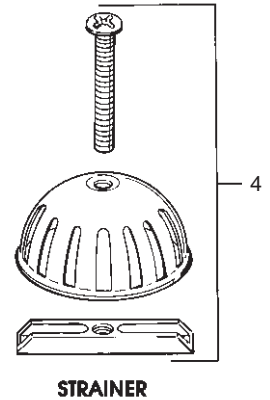

ORDER BY KIT NUMBER OR PART NUMBER, NOT ITEM NUMBER OR KIT LETTER.