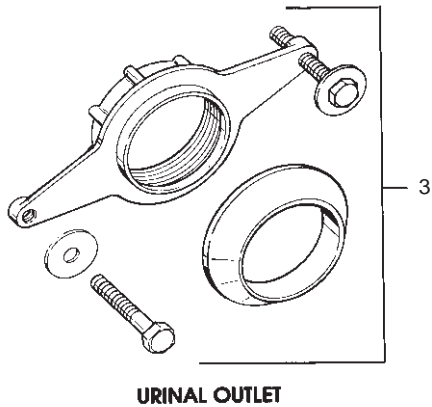

ORDER BY KIT NUMBER OR PART NUMBER, NOT ITEM NUMBER OR KIT LETTER.