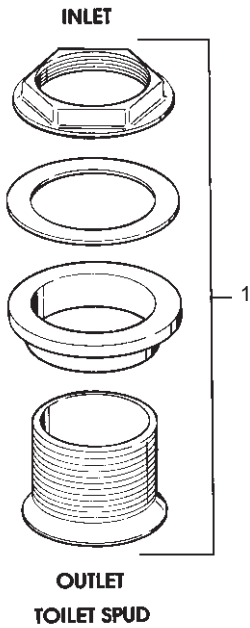

## TOILET AND URINAL SPUDS

**Ordering Options**

Item	Inlet	Outlet	L.	Part No. or Kit
1	1-1/2	2-3/16	1-5/8	A
1	1-1/2	2-11/16	1-5/8	B
2	1-1/4	1-15/16	1-21/32	C
1	2	2-11/16	1-3/4	D
2	3/4	1-9/16	1-1/2	E
2	3/4	1-9/16	1-1/2	F or K
2	1-1/4	1-15/16	1-5/8	G
3	2-1/4	1-15/16	-	H
3	3-1/4	3-15/16	-	I
4	-	-	-	J