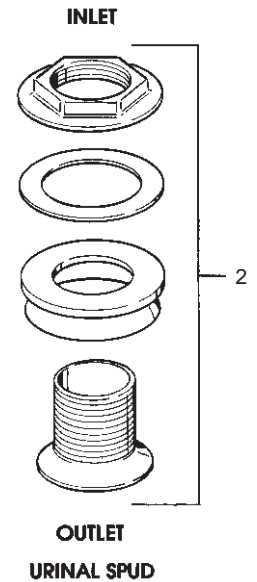

## TOILET AND URINAL SPUDS

**Ordering Options**

Item	Inlet	Outlet	L.	Part No. or Kit
1	1-1/2	2-3/16	1-5/8	A
1	1-1/2	2-11/16	1-5/8	B
2	1-1/4	1-15/16	1-21/32	C
1	2	2-11/16	1-3/4	D
2	3/4	1-9/16	1-1/2	E
2	3/4	1-9/16	1-1/2	F or K
2	1-1/4	1-15/16	1-5/8	G
3	2-1/4	1-15/16	-	H
3	3-1/4	3-15/16	-	I
4	-	-	-	J