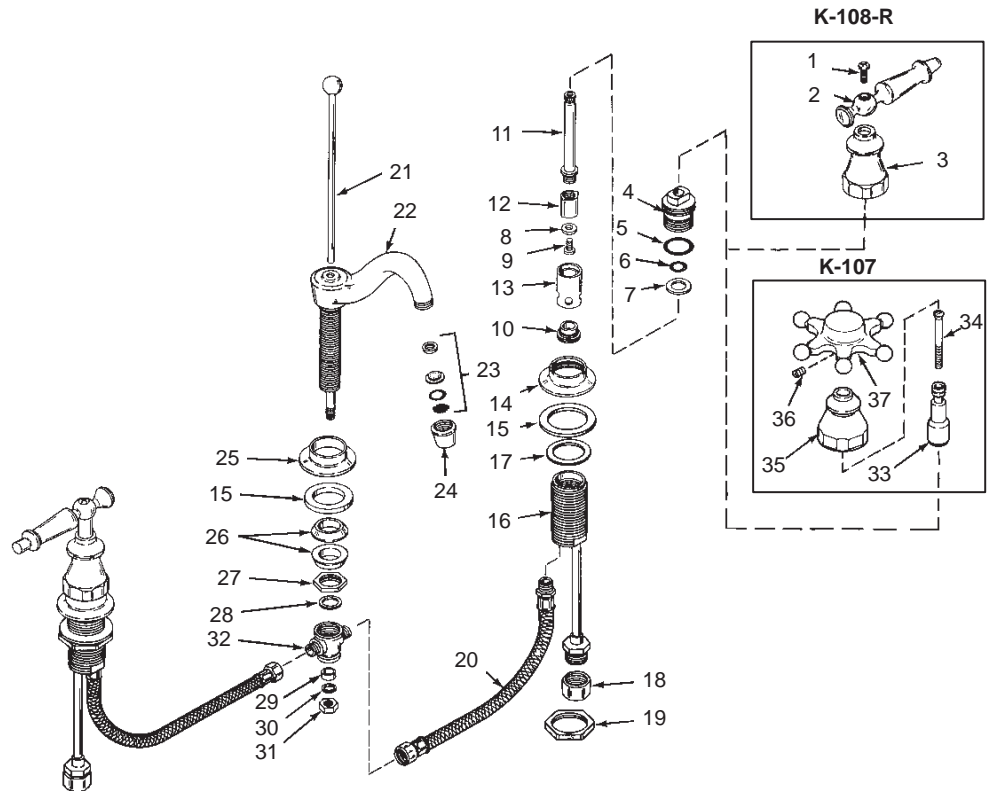

KOHLER® SERVICE PARTS

LAVATORY FITTINGS

K-108-R
K-107

ANTIQUE
ANTIQUE

LAVATORY FAUCET
6 PRONG LAVATORY FAUCET

ORDER BY KIT NUMBER OR PART NUMBER, NOT ITEM NUMBER OR KIT LETTER.

Ordering Options

Item	Part No. or Kit
1	B
2	K-9630‡■
3	42259‡
4	40029
5, 6, 7, 8, 9, 10	A, C or D or E
11, 12, 13	C or D or E
14	40000‡
15	M
16	40004
17, 18, 19	F
20	G
21	42264‡
22	42251‡
23	H, I
24	I
25	40032‡
26, 27, 28, 29, 30, 31	J
32	40031
33	50267
34	50285
35	50266‡
36	50283‡, K or L
37	K or L

Kit Ordering Information

Kit	Kit Part No.	Kit Name	Kit Contents
A	30294	Valve Service Kit	2 ea., Items 5 thru 10
B	30097‡	Screws	2 ea., Item 1
C	30128‡	Valve Assembly (Closes Clockwise 4-9/32" Stem)	1 ea., Items 5 thru 13
D	30127‡	Valve Assembly (Closes Counterclockwise 4-9/32" Stem)	1 ea., Items 5 thru 13
E	30002	Valve Assembly (Closes Clockwise, Symmetric Handles)	1 ea., Items 5 thru 13
F	30332	Mounting Hardware	2 ea., Items 17, 18 and 19
G	30233	Hoses	2 ea., Item 20
H	30273	Aerator Service Kit	1 ea., Item 23
I	36686‡	Aerator	1 ea., Items 23 and 24
J	30274	Gasket Service Kit	1 ea., Items 26 thru 31
K	50281‡	Handle (6 prong with "Hot" Ceramic Index Button)	1 ea., Items 36 and 37
L	50282‡	Handle (6 prong with "Cold" Ceramic Index Button)	1 ea., Items 36 and 37
M	30340	Gaskets	2 ea., Item 15

KITS MAY INCLUDE EXTRA PARTS

NOTES:

For pop-up drain, see K-7701.

LEGEND:

‡ Specify Finish.

■ Parts further exploded in catalog; see INDEX.