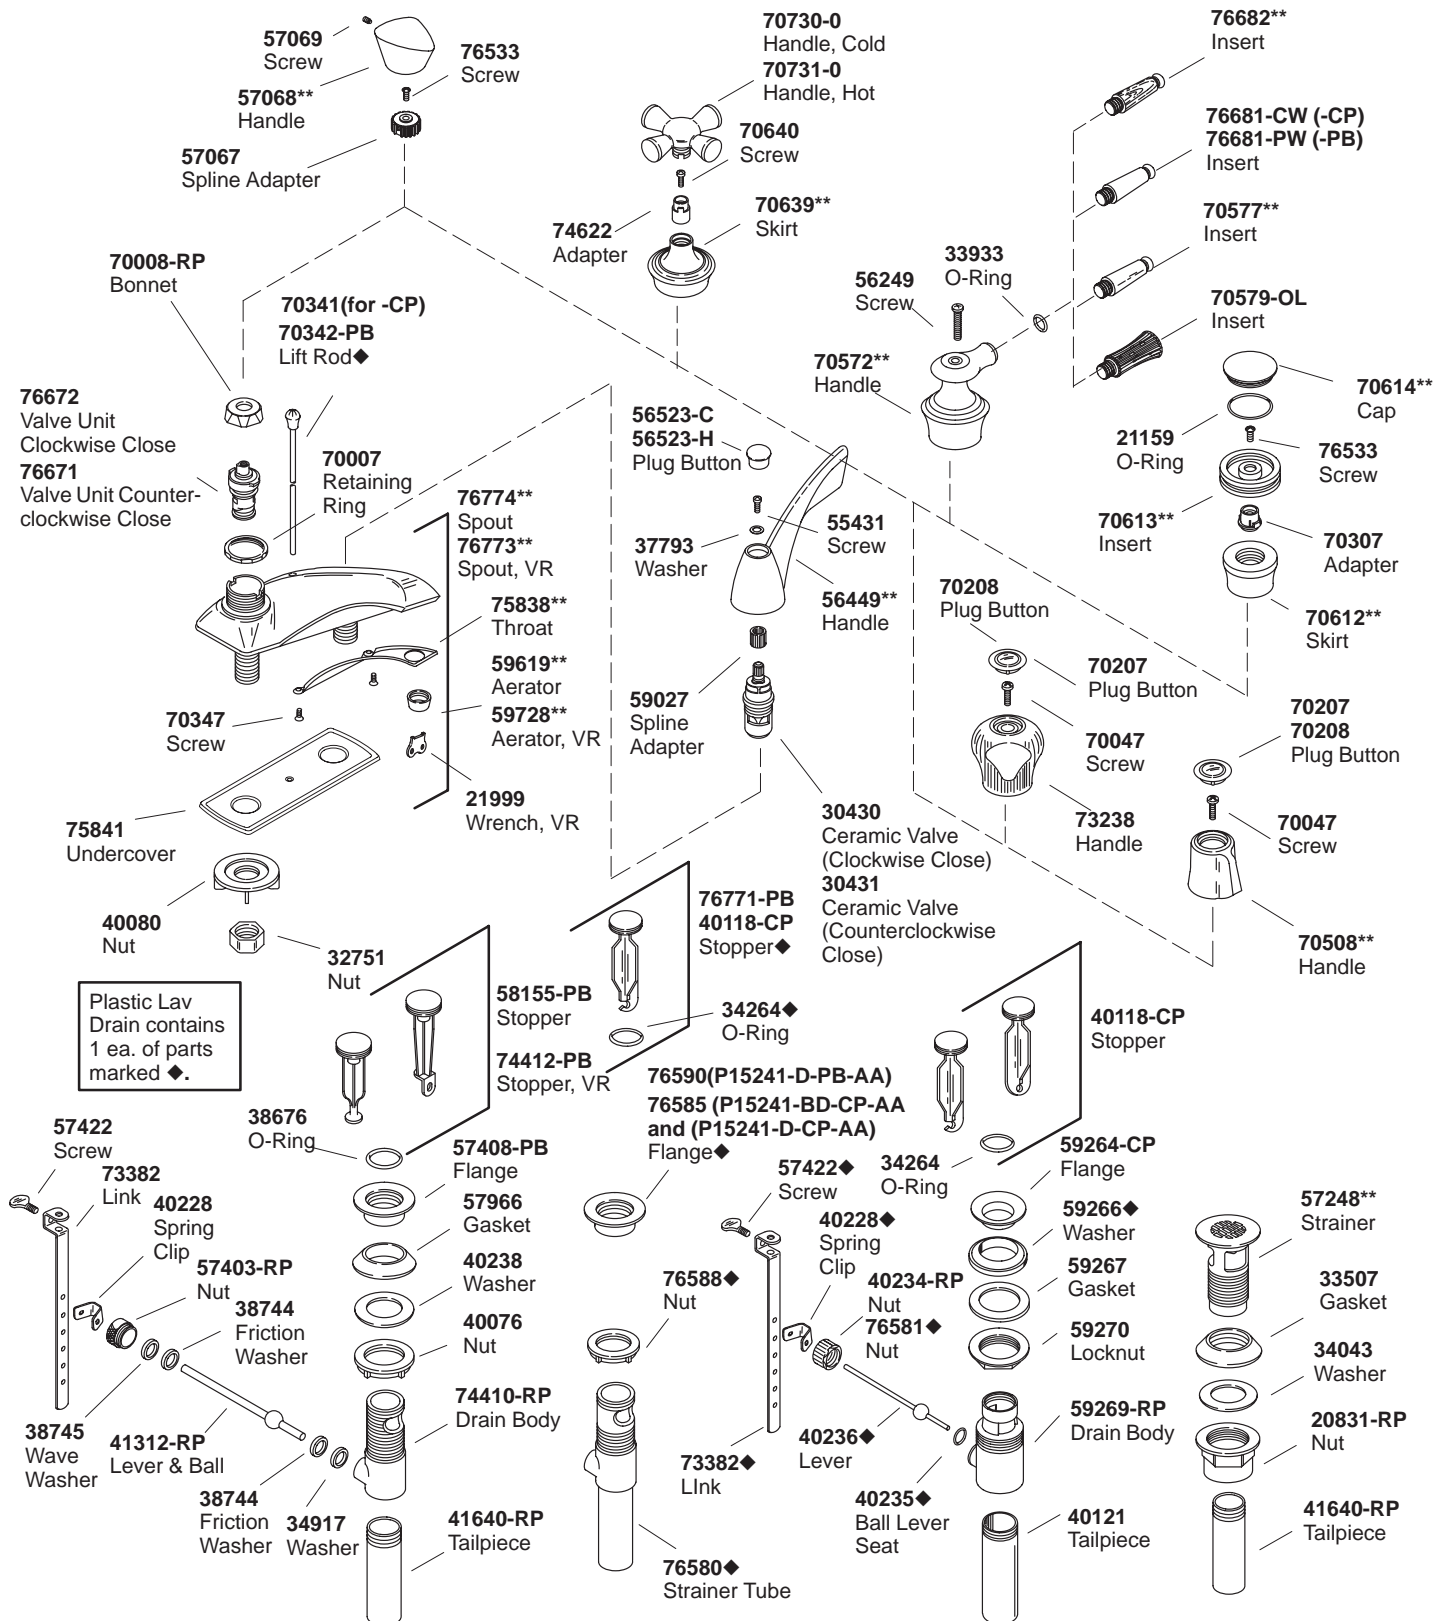

KOHLER® SERVICE PARTS

CORALAIS™ TWO-HANDLE CENTERSET LAVATORY FAUCET

** Variation and/or finish/color code may be required when ordering.