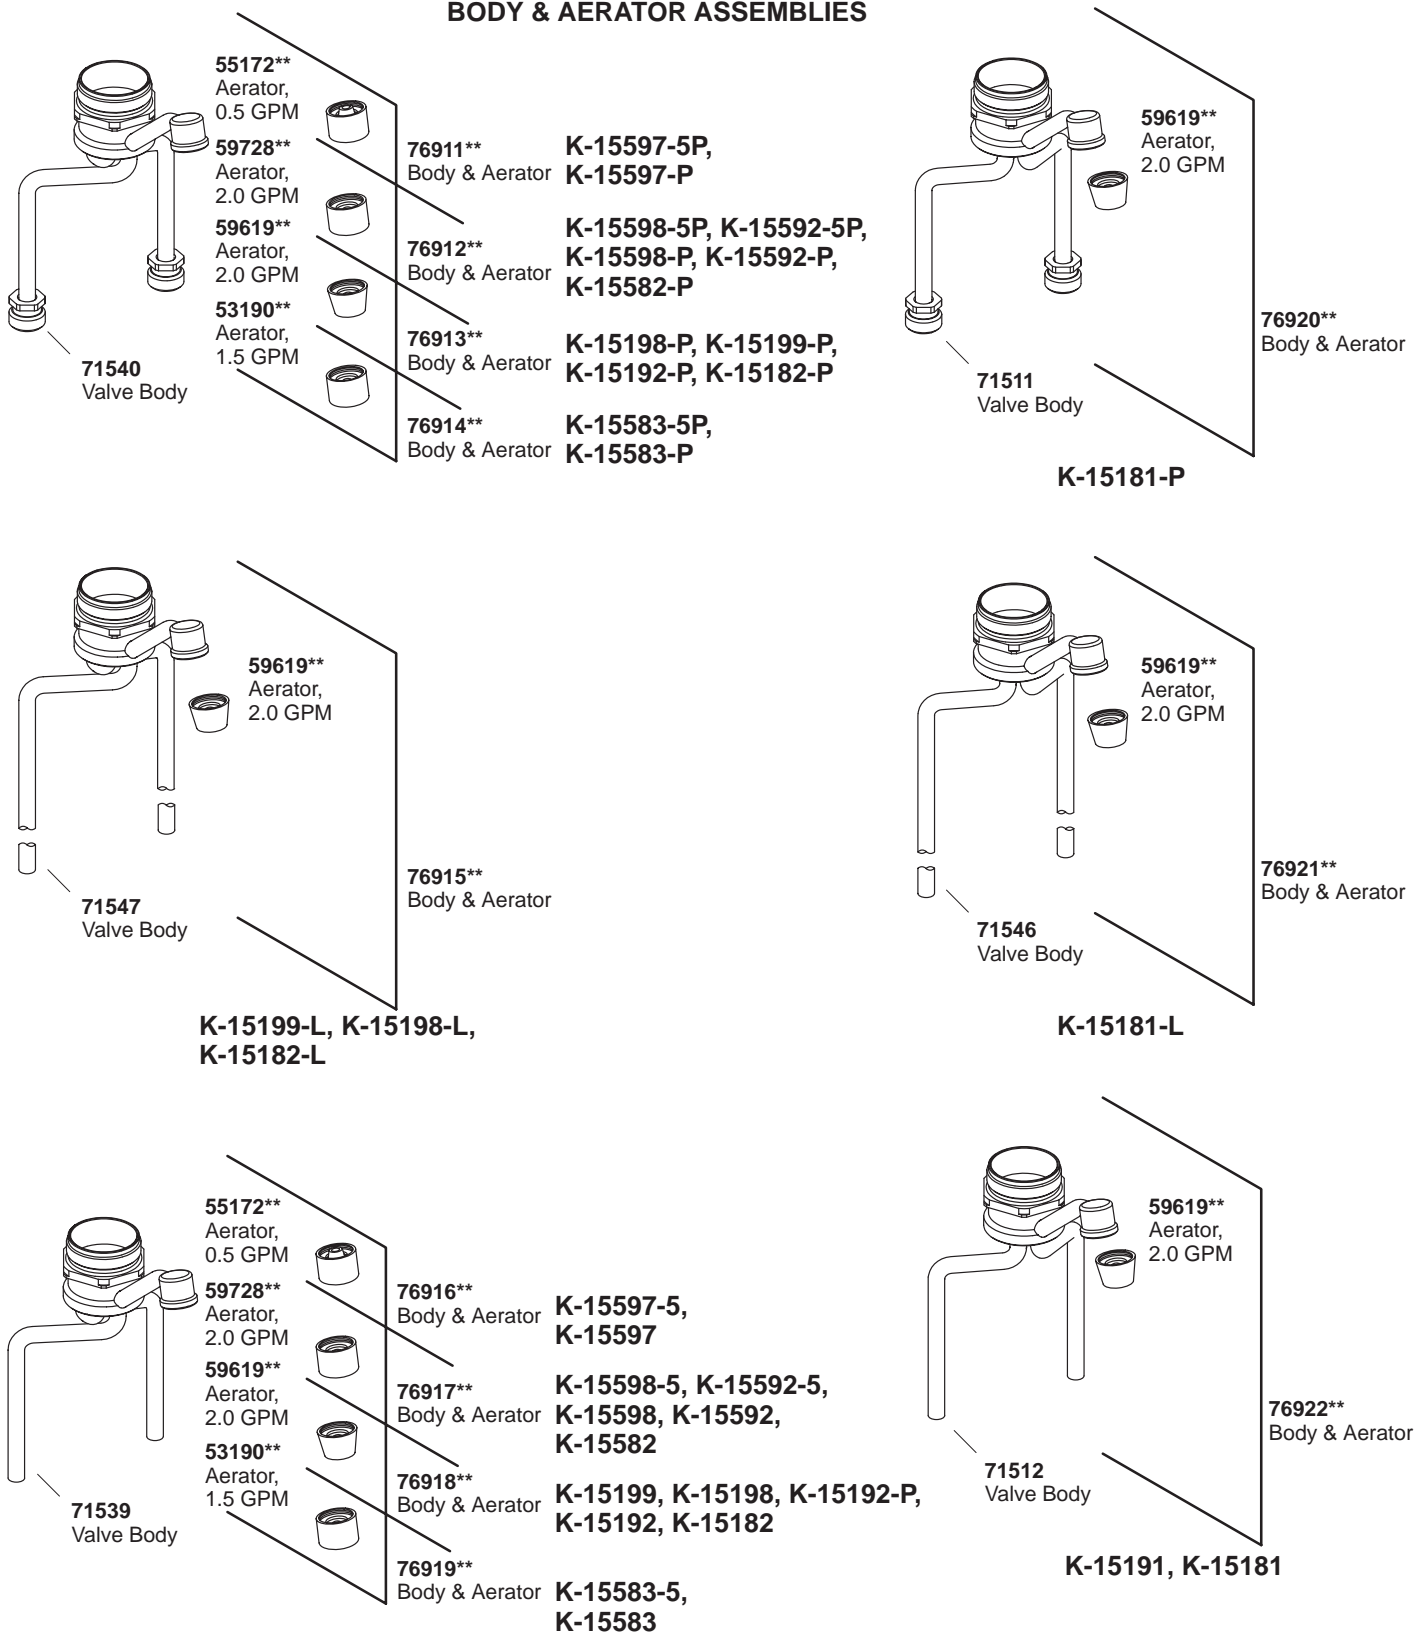

K#	Extra Long 5" Lever Handle	Acrylic Handle	Lever Handle	Pop-Up Drain	Grid Drain	w/Long Supply Tubes	w/Ground Joints
K-15181-**-DA		X		X			
K-15181-L-**-DA		X		X		X	
K-15181-P-**-DA		X		X			X
K-15191-P-**-CA		X					X
K-15182-**-CA			X	X			
K-15182-L-**-CA			X	X		X	
K-15182-P-**-DA			X	X			X
K-15192-P-**-CA			X				X
K-15198-**-CB			X		X		
K-15198-P-**-CB			X		X		X
K-15199-**-CA			X				
K-15199-P-**-CA			X				X
K-15582-**-CA			X	X			
K-15582-P-**-CA			X	X			X
K-15583-**-CA			X	X			
K-15583-P-**-CA			X	X			X
K-15583-5-**-CA	X			X			
K-15583-5P-**-CA	X			X			X
K-15592-**-CA			X				
K-15592-P-**-CA			X				X
K-15592-5-**-CA	X						
K-15592-5P-**-BA	X						X
K-15597-**-CB			X		X		
K-15597-P-**-CB			X		X		X
K-15597-5-**-CB	X				X		
K-15597-5P-**-CB	X				X		X
K-15598-**-CB			X		X		
K-15598-P-**-CB			X		X		X
K-15598-5-**-CB	X				X		
K-15598-5P-**-CB	X				X		X

** Variation and/or finish/color code may be required when ordering.

** Variation and/or finish/color code may be required when ordering.

BODY & AERATOR ASSEMBLIES

** Variation and/or finish/color code may be required when ordering.

** Variation and/or finish/color code may be required when ordering.