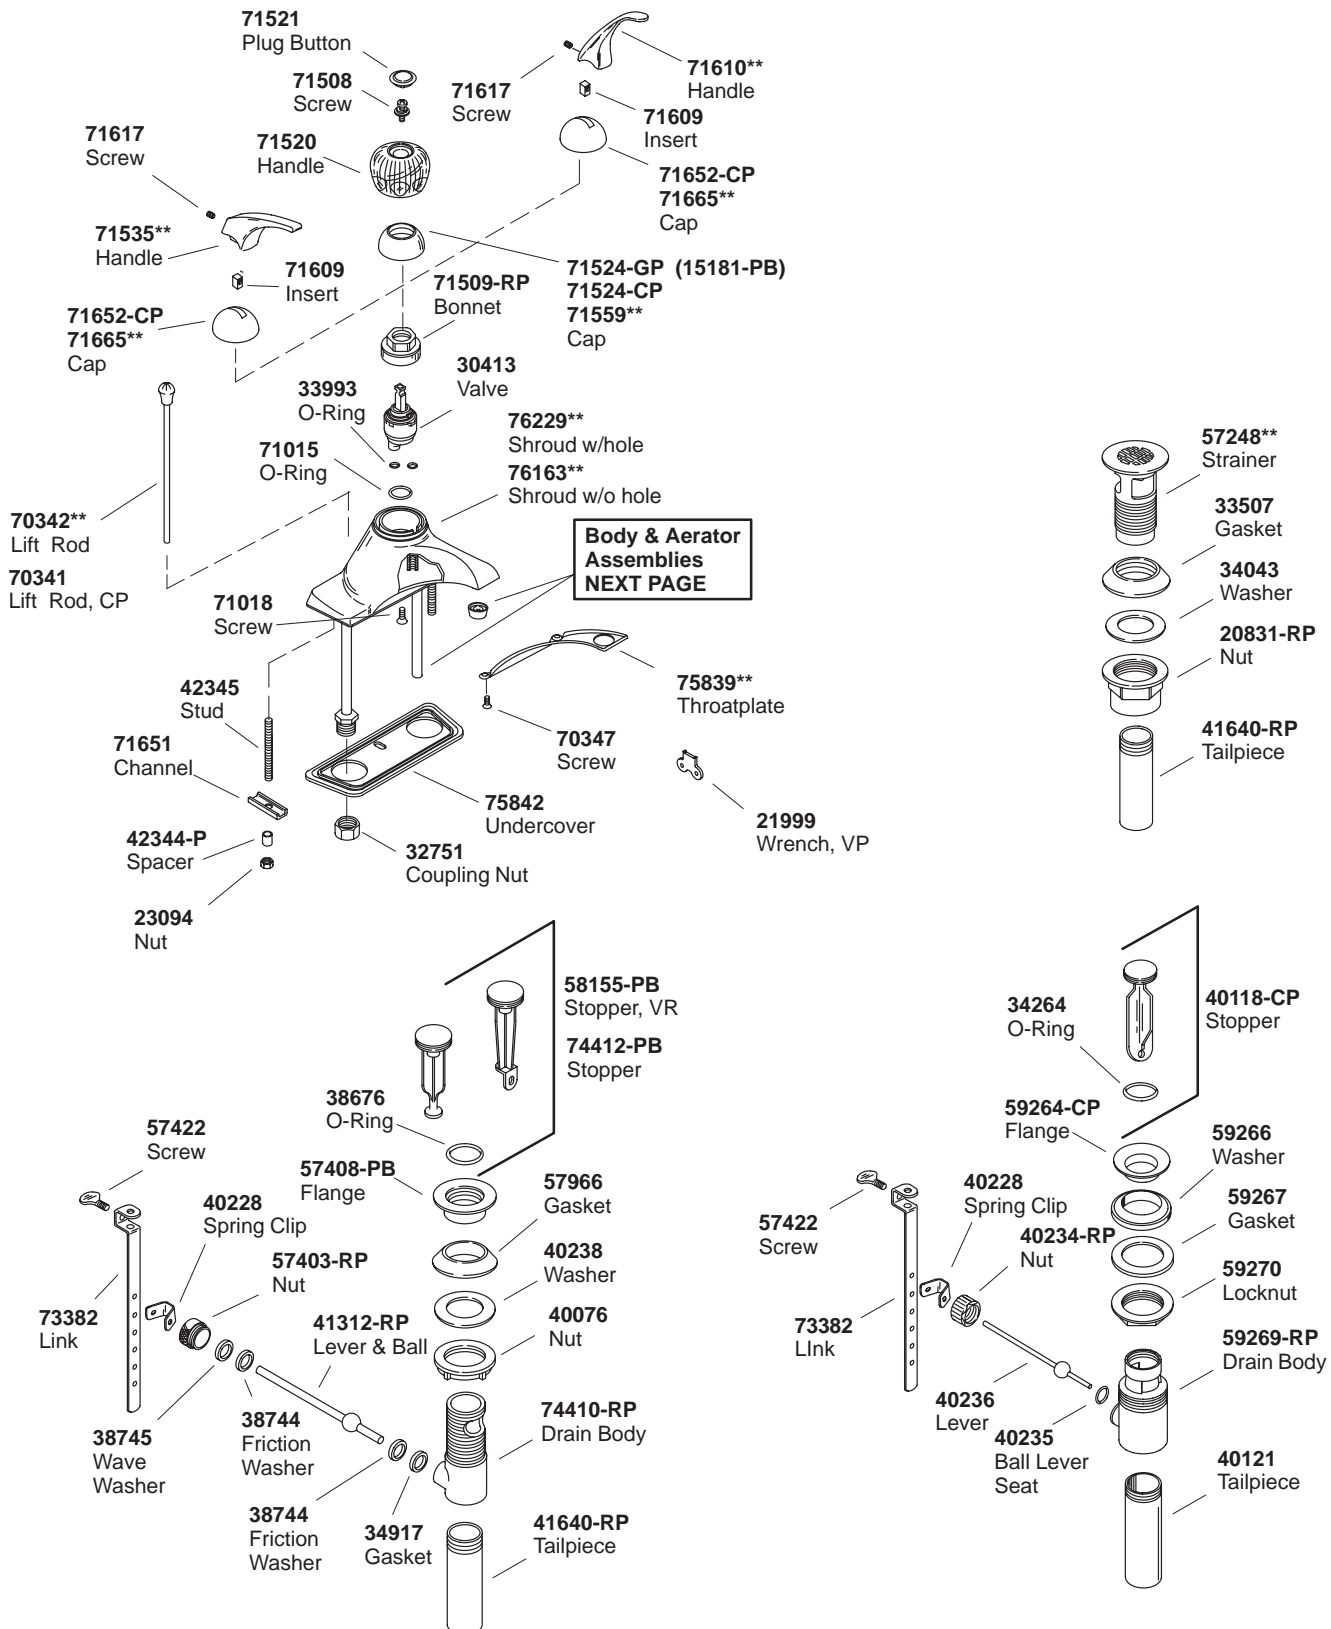

K#	Extra Long 5" Lever Handle	Acrylic Handle	Lever Handle	Pop-Up Drain	Grid Drain	w/Long Supply Tubes	w/Ground Joints
K-15181-**-DA		X		X			
K-15181-L-**-DA		X		X		X	
K-15181-P-**-DA		X		X			X
K-15191-P-**-CA		X					X
K-15182-**-CA			X	X			
K-15182-L-**-CA			X	X		X	
K-15182-P-**-DA			X	X			X
K-15192-P-**-CA			X				X
K-15198-**-CB			X		X		
K-15198-P-**-CB			X		X		X
K-15199-**-CA			X				
K-15199-P-**-CA			X				X
K-15582-**-CA			X	X			
K-15582-P-**-CA			X	X			X
K-15583-**-CA			X	X			
K-15583-P-**-CA			X	X			X
K-15583-5-**-CA	X			X			
K-15583-5P-**-CA	X			X			X
K-15592-**-CA			X				
K-15592-P-**-CA			X				X
K-15592-5-**-CA	X						
K-15592-5P-**-BA	X						X
K-15597-**-CB			X		X		
K-15597-P-**-CB			X		X		X
K-15597-5-**-CB	X				X		
K-15597-5P-**-CB	X				X		X
K-15598-**-CB			X		X		
K-15598-P-**-CB			X		X		X
K-15598-5-**-CB	X				X		
K-15598-5P-**-CB	X				X		X

** Variation and/or finish/color code may be required when ordering.

** Variation and/or finish/color code may be required when ordering.

BODY & AERATOR ASSEMBLIES

** Variation and/or finish/color code may be required when ordering.

** Variation and/or finish/color code may be required when ordering.