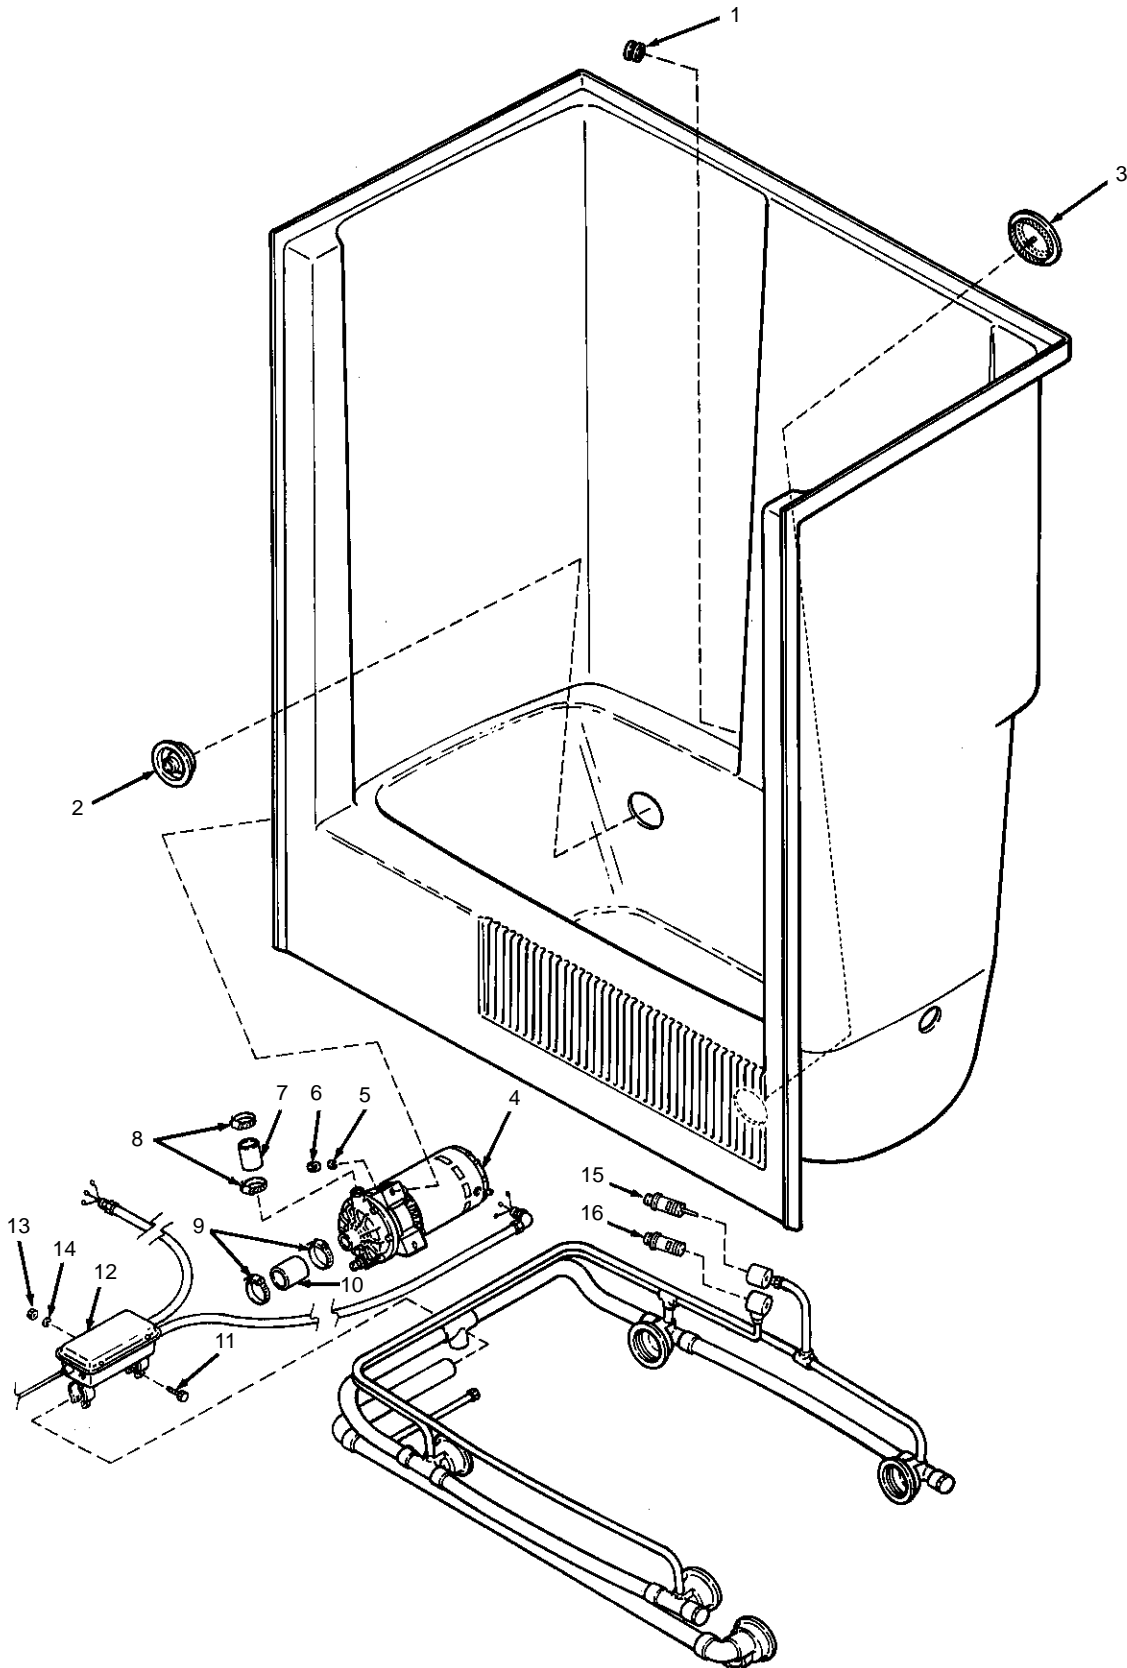

KOHLER[®] SERVICE PARTS

BARBADOS™ BATH WHIRLPOOL
K-1409-SA, in MINRALITE™ K-1413
K-1410-SA, in MINRALITE™ K-1414
SERVICE SERIES CODE — SA

BARBADOS™ BATH WHIRLPOOL (CON'T)

K-1409-SA, in MINRALITE™ **K-1413**

K-1410-SA, in MINRALITE™ **K-1414**

SERVICE SERIES CODE — SA

SERVICE PARTS

ITEM NO.	PART NO.	QTY.	DESCRIPTION	SPECIFICATIONS
1	K-9690 ■‡	2	Air Control Trim	
2	K-9690 ■‡	4	Jet Trim	
3	K-9690 ■‡	1	Suction Trim	
4	60660-H ■	1	Motor and Pump	
4	60660-M ■	1	Motor and Pump	
4	60661-H ■	1	Motor and Pump	
4	60661-M ■	1	Motor and Pump	
5		2	Washer	3/8" Split
6		2	Nut	3/8"-16 Hex Nut
7	60223	1	Hose	1-1/4" O.D. Hose
8	60216	2	Clamp	1" Hose Clamp
9	60226	2	Clamp	1-1/4" Hose Clamp
10	60225	1	Hose	1-5/8" O.D. Hose
11		2	Bolt	#10-32 x 1-1/4" Round Head
12	60760 ■	1	Power Panel	
13		2	Nut	#10-32 Hex Nut
14		2	Washer	#10 Split
15	60699 ■	1	Actuator/Aspirator Assembly	
16	60723 ■	1	Aspirator Assembly	