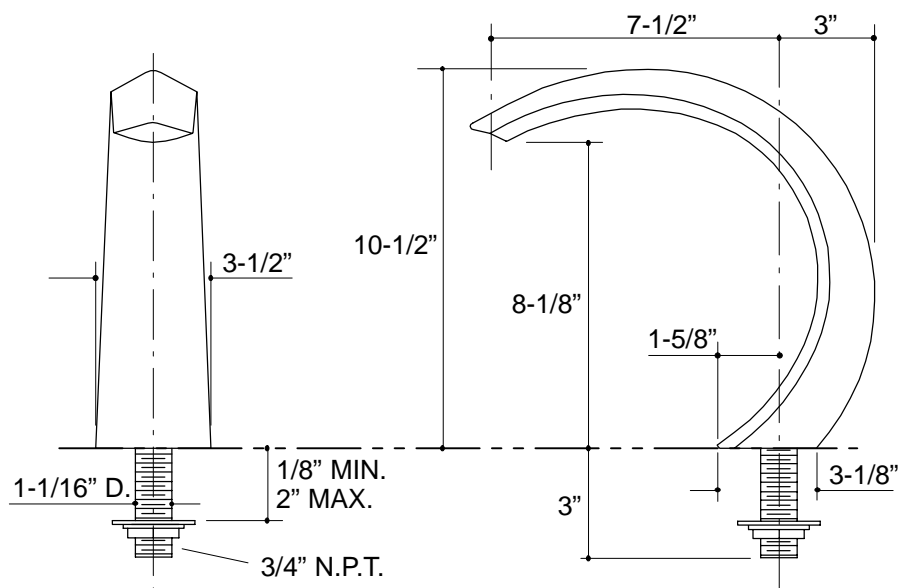

CRESCENT

316

PRODUCT DIAGRAM