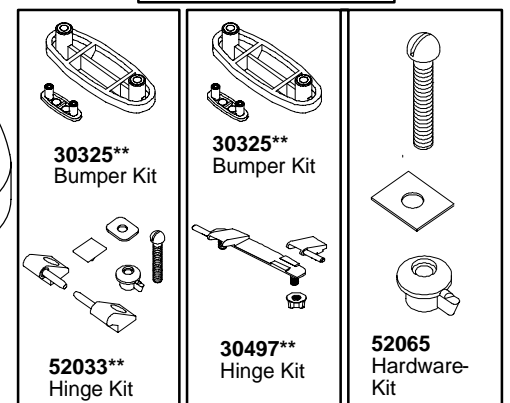

Previous Toilet Seat Kits

**Finish/color code must be specified when ordering.