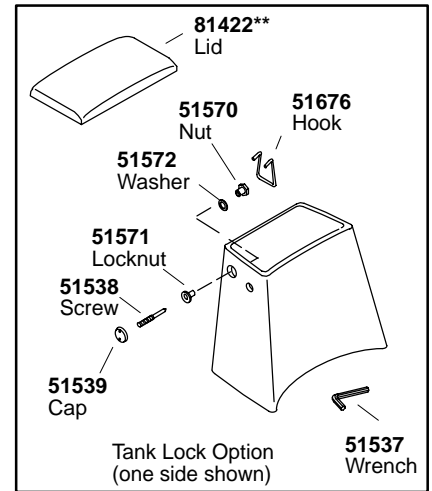

K#	Bowl	Insulated	Tank Locks
K-3415-**-AA	Elongated		
K-3415-U**-AA	Elongated	X	
K-3415-T**-AA	Elongated		X
K-3415-UT**-AA	Elongated	X	X

**30419 Hardware Kit** Consists of:  
**51624** (3 ea.), **32572** (3 ea.), **51533** (3ea.)