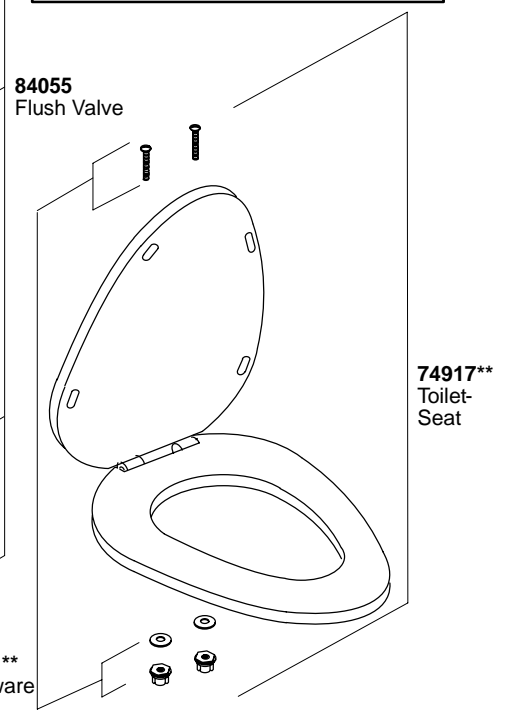

K#	Bowl	Insulated	Tank Locks
K-3415-**-AA	Elongated		
K-3415-U**-AA	Elongated	X	
K-3415-T**-AA	Elongated		X
K-3415-UT**-AA	Elongated	X	X

**30419 Hardware Kit** Consists of:  
**51624** (3 ea.), **32572** (3 ea.), **51533** (3ea.)