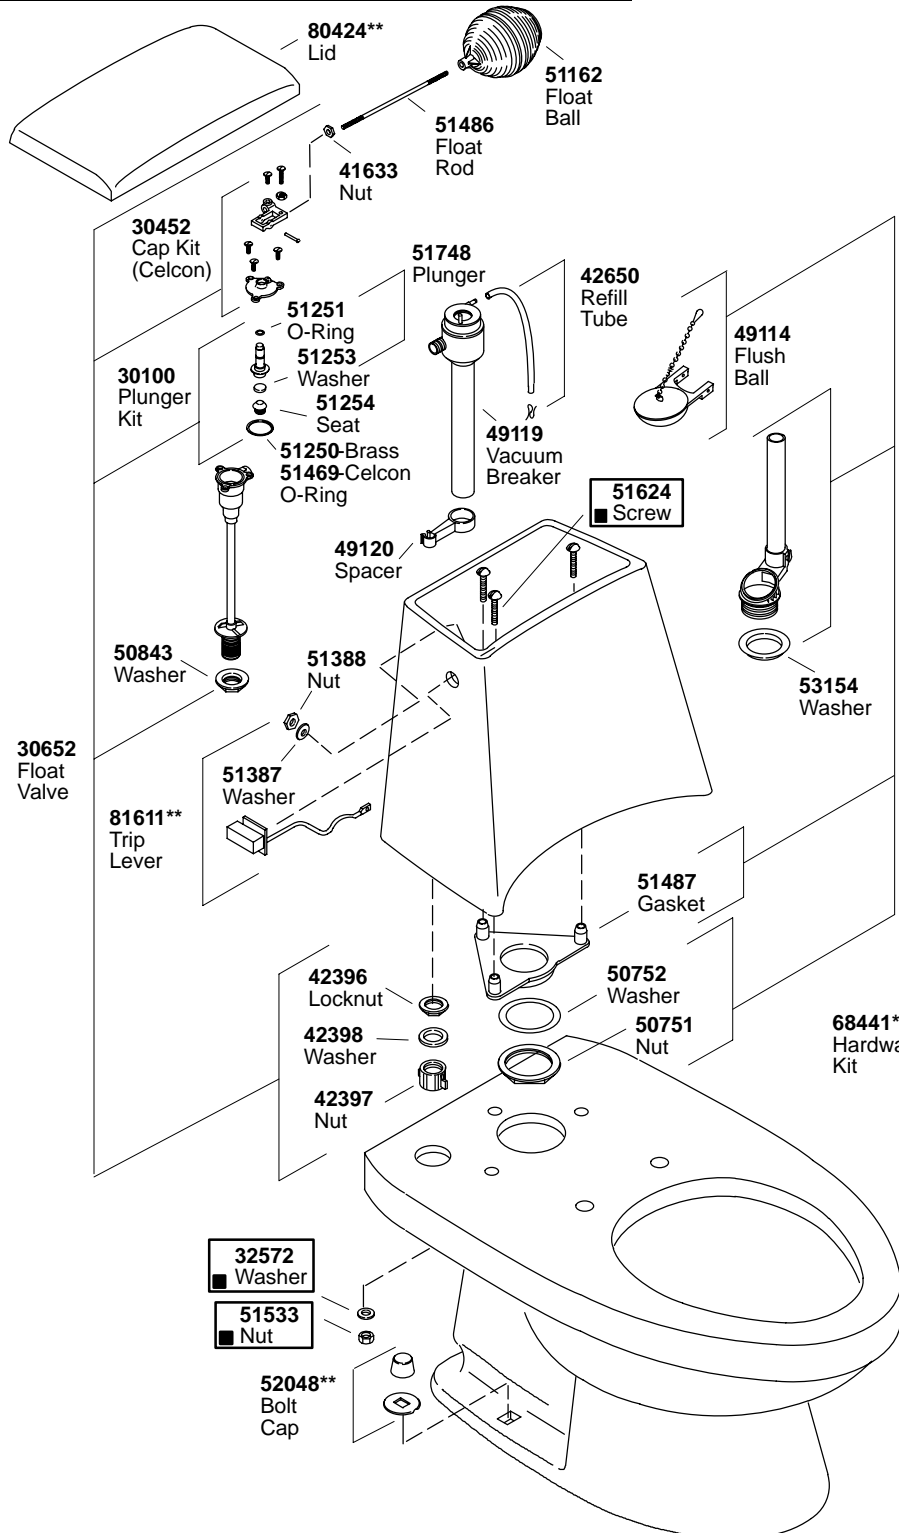

K#	Bowl	Insulated	Tank Locks
K-3415-**-AA	Elongated		
K-3415-U**-AA	Elongated	X	
K-3415-T**-AA	Elongated		X
K-3415-UT**-AA	Elongated	X	X

**30419 Hardware Kit** Consists of:  
**51624** (3 ea.), **32572** (3 ea.), **51533** (3ea.)

**Previous Toilet Seat Kits**

\*\*Finish/color code must be specified when ordering.