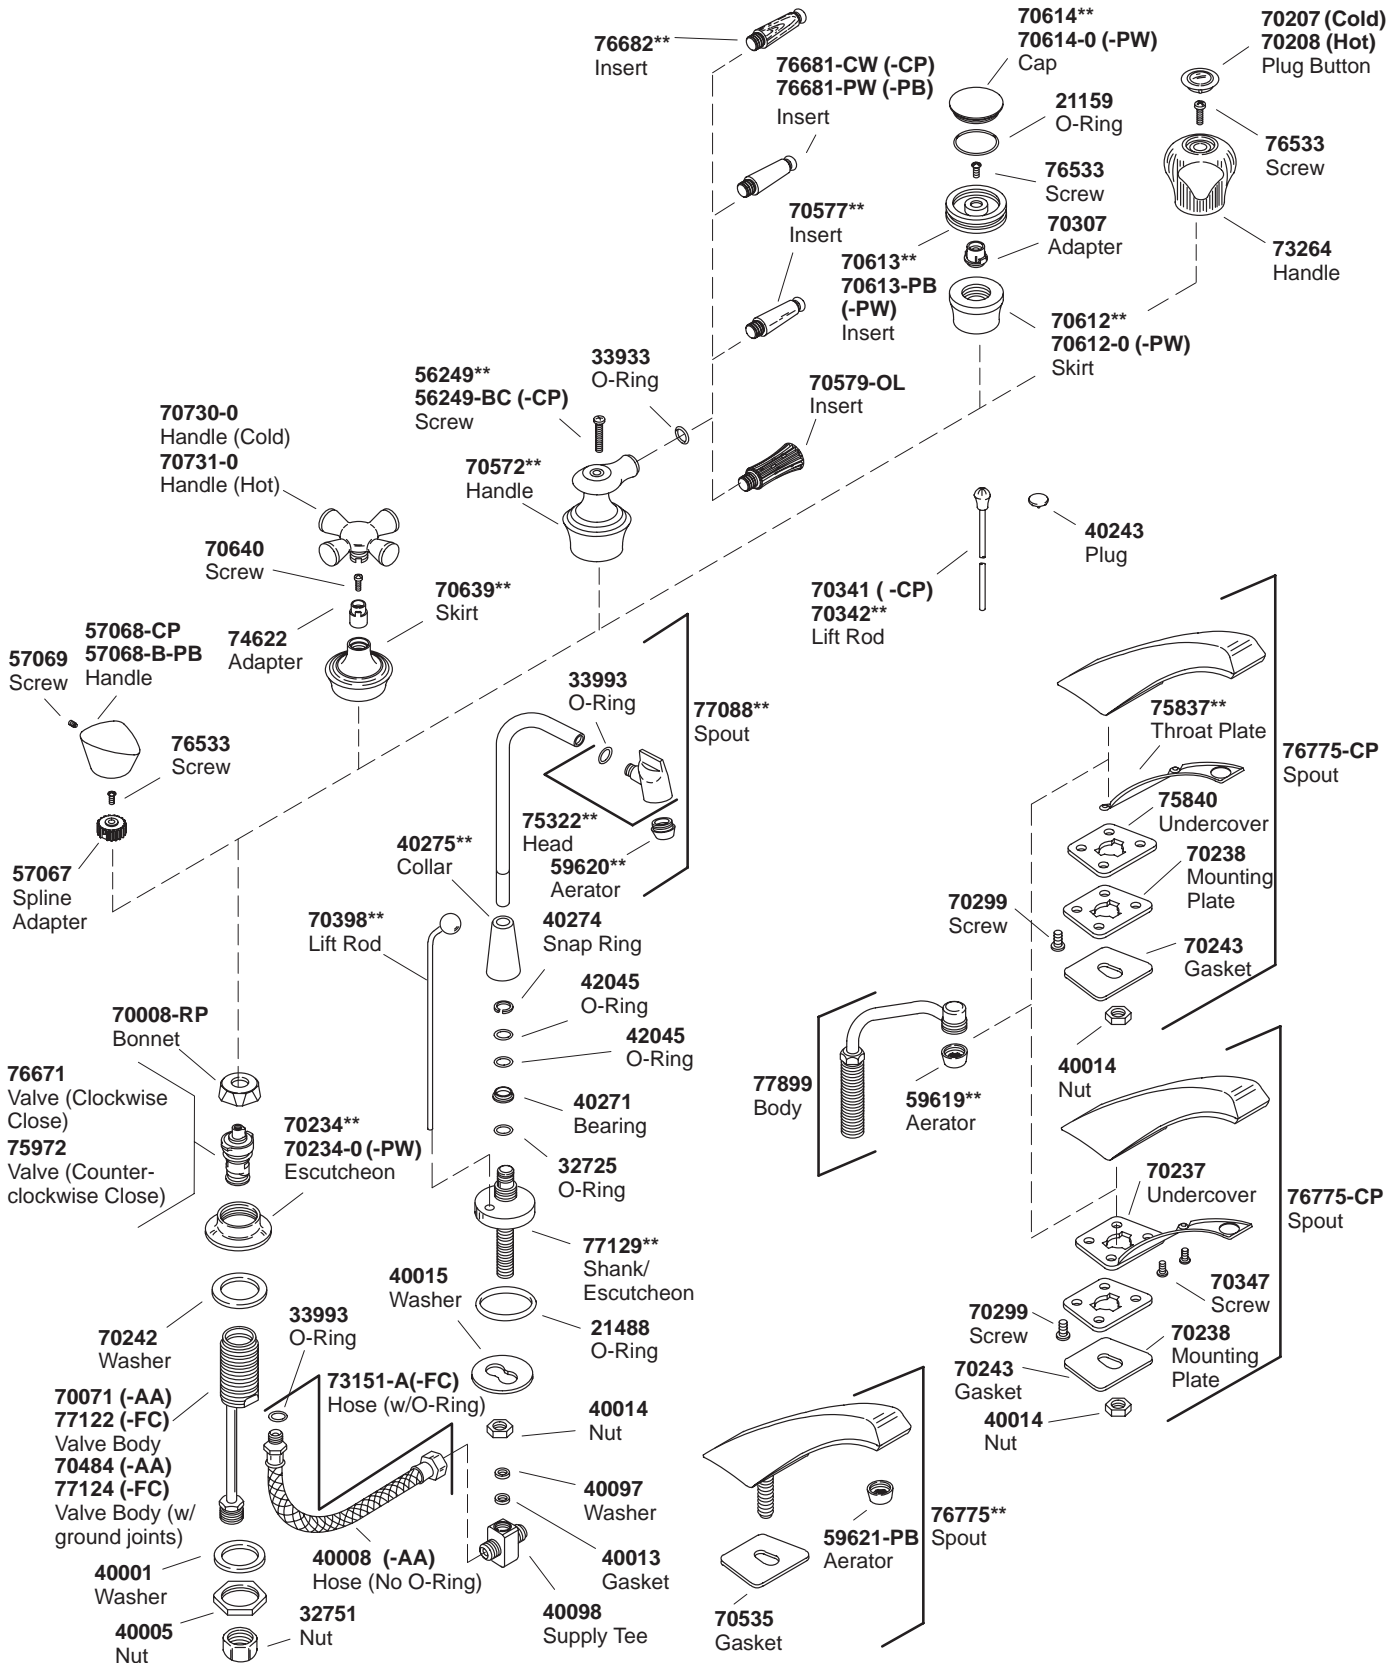

K#	Decorator Series	Acrylic Handle	Standard Spout	Multi-Swivel™ Spout	Plastic Pop-Up Drain	w/Ground Joints	Pop-Up Drain
K-15261-**-FC		X	X				X
K-15261-P**-FC		X	X			X	X
K-P15261-**-FC		X	X				X
K-P15261-D**-AA/FC		X	X		X		
K-P15261-P**-FC		X	X			X	X
K-P15261-PD**-AA/FC		X	X		X	X	
K-15265-P**-FC		X	X			X	
K-15269-**-FC		X		X			X
K-15269-P**-FC		X		X		X	X
K-15815-K**-FC	X		X				X
K-15816-K**-FC	X		X			X	X
K-15817-K**-FC	X			X		X	X

Decorative Series - Handle									
K#	Euro Handle	Cross Handle	Lever Handle	Stacked Handle	Acrylic Insert	White Porcelain Insert	Wood Insert	Polished Brass Insert	Polished Chrome Insert
K-15850-1**-AA	X								
K-15850-3P**-AA/BA		X							
K-15850-4M**-AA/BA			X						X
K-15850-4N**-AA			X					X	
K-15850-4P**-AA			X			X			
K-15850-4R**-AA			X		X				
K-15850-4S**-AA			X				X		
K-15850-7M**-AA				X					X
K-15850-7N**-AA				X				X	

**Finish/color code must be specified when ordering.

**Finish/color code must be specified when ordering.

**Finish/color code must be specified when ordering.

****Finish/color code must be specified when ordering.**