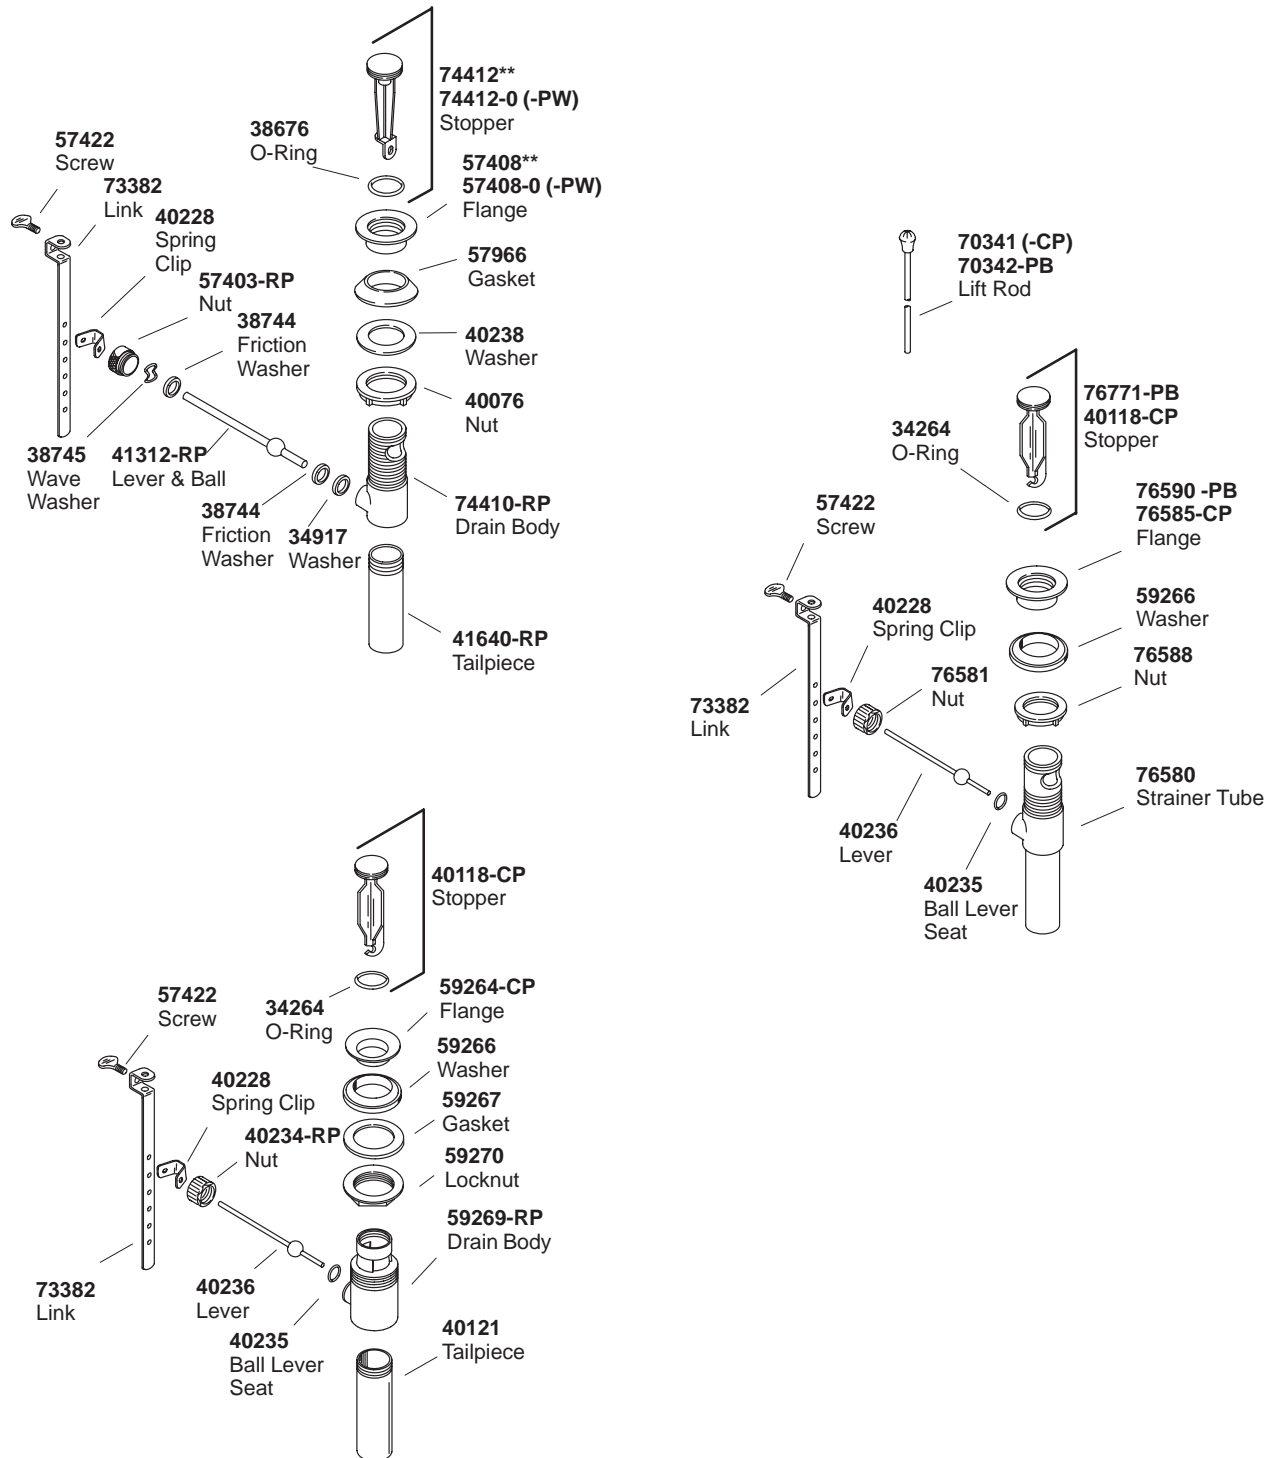

K#	Decorator Series	Acrylic Handle	Standard Spout	Multi-Swivel™ Spout	Plastic Pop-Up Drain	w/Ground Joints	Pop-Up Drain
K-15261-**-FC		X	X				X
K-15261-P**-FC		X	X			X	X
K-P15261-**-FC		X	X				X
K-P15261-D**-AA/FC		X	X		X		
K-P15261-P**-FC		X	X			X	X
K-P15261-PD**-AA/FC		X	X		X	X	
K-15265-P**-FC		X	X			X	
K-15269-**-FC		X		X			X
K-15269-P**-FC		X		X		X	X
K-15815-K**-FC	X		X				X
K-15816-K**-FC	X		X			X	X
K-15817-K**-FC	X			X		X	X

Decorative Series - Handle									
K#	Euro Handle	Cross Handle	Lever Handle	Stacked Handle	Acrylic Insert	White Porcelain Insert	Wood Insert	Polished Brass Insert	Polished Chrome Insert
K-15850-1**-AA	X								
K-15850-3P**-AA/BA		X							
K-15850-4M**-AA/BA			X						X
K-15850-4N**-AA			X					X	
K-15850-4P**-AA			X			X			
K-15850-4R**-AA			X		X				
K-15850-4S**-AA			X				X		
K-15850-7M**-AA				X					X
K-15850-7N**-AA				X				X	

**Finish/color code must be specified when ordering.

**Finish/color code must be specified when ordering.

**Finish/color code must be specified when ordering.

****Finish/color code must be specified when ordering.**