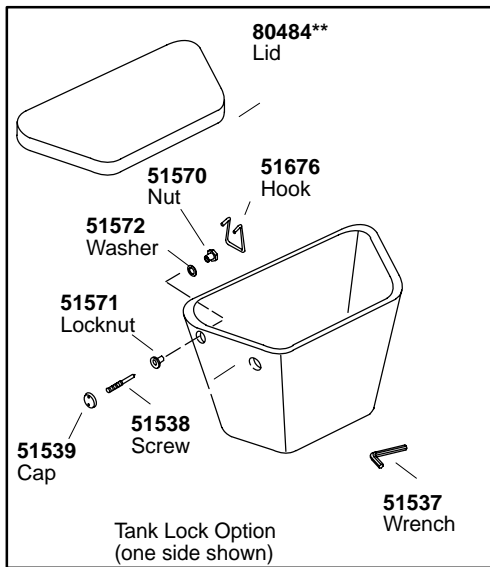

K#	Bowl	Insulated	Tank Locks	Bed Pan Lugs
K-3520-C-**-AA	Elongated			
K-3520-CT-**-AA	Elongated		X	
K-3520-CU-**-AA	Elongated	X		
K-3520-EB-**-AA	Elongated			
K-3520-L-**-AA	Elongated			X
K-3520-U-**-AA	Elongated	X		
K-3520-T-**-AA	Elongated		X	
K-3521-C-**-AA	Round			
K-3521-CU-**-AA	Round	X		
K-3521-PB-**-AA	Round			
K-3521-T-**-AA	Round		X	
K-3521-U-**-AA	Round	X		
K-3521-UT-**-AA	Round	X	X	

30419 Hardware Kit Consists of:
51624 (3 ea.), **32572** (3 ea.), **51533** (3ea.)

**Finish/color code must be specified when ordering.