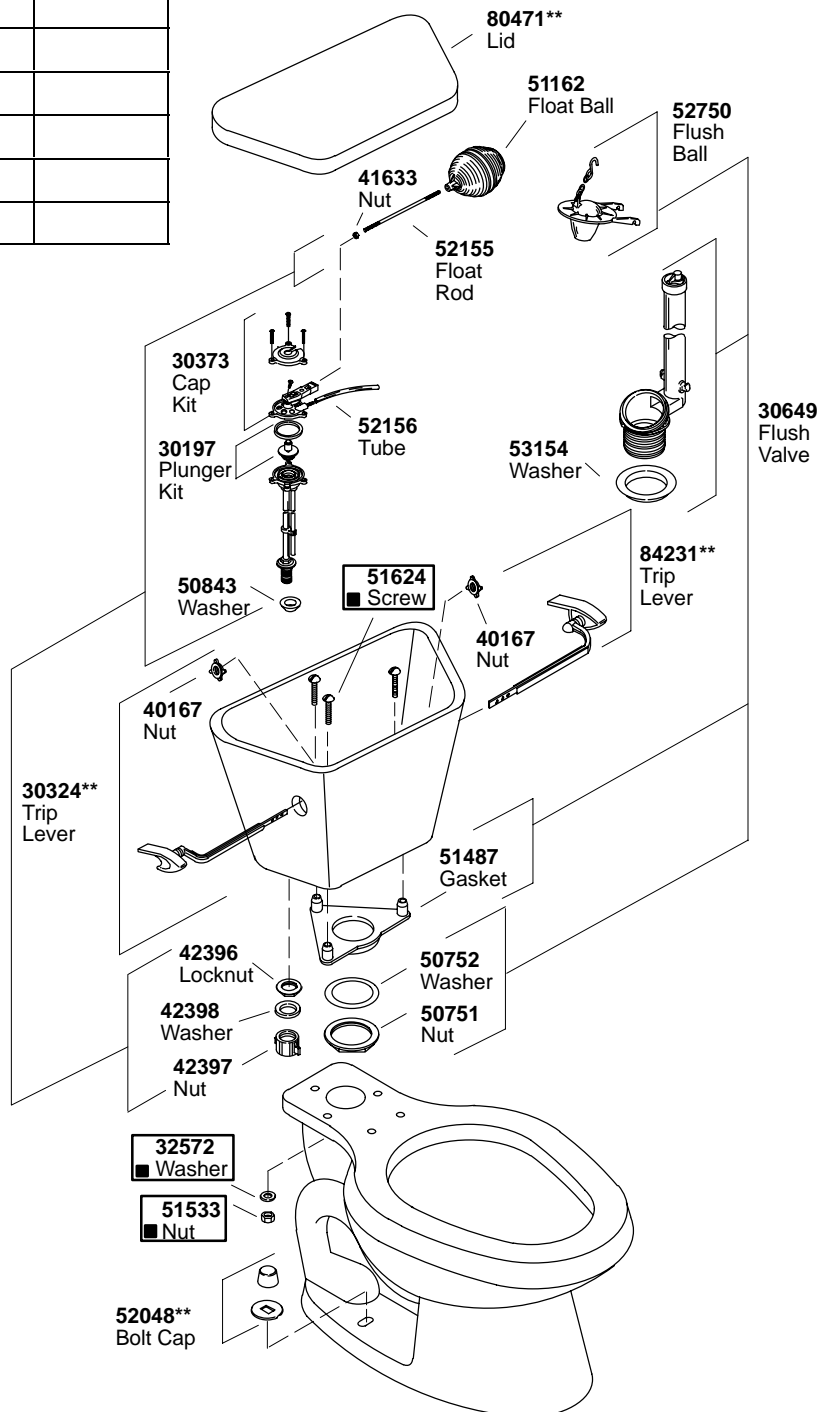

K#	Bowl	Insulated	Tank Locks	Bed Pan Lugs
K-3520-C-**-AA	Elongated			
K-3520-CT-**-AA	Elongated		X	
K-3520-CU-**-AA	Elongated	X		
K-3520-EB-**-AA	Elongated			
K-3520-L-**-AA	Elongated			X
K-3520-U-**-AA	Elongated	X		
K-3520-T-**-AA	Elongated		X	
K-3521-C-**-AA	Round			
K-3521-CU-**-AA	Round	X		
K-3521-PB-**-AA	Round			
K-3521-T-**-AA	Round		X	
K-3521-U-**-AA	Round	X		
K-3521-UT-**-AA	Round	X	X	

30419 Hardware Kit Consists of:
51624 (3 ea.), **32572** (3 ea.), **51533** (3ea.)

**Finish/color code must be specified when ordering.