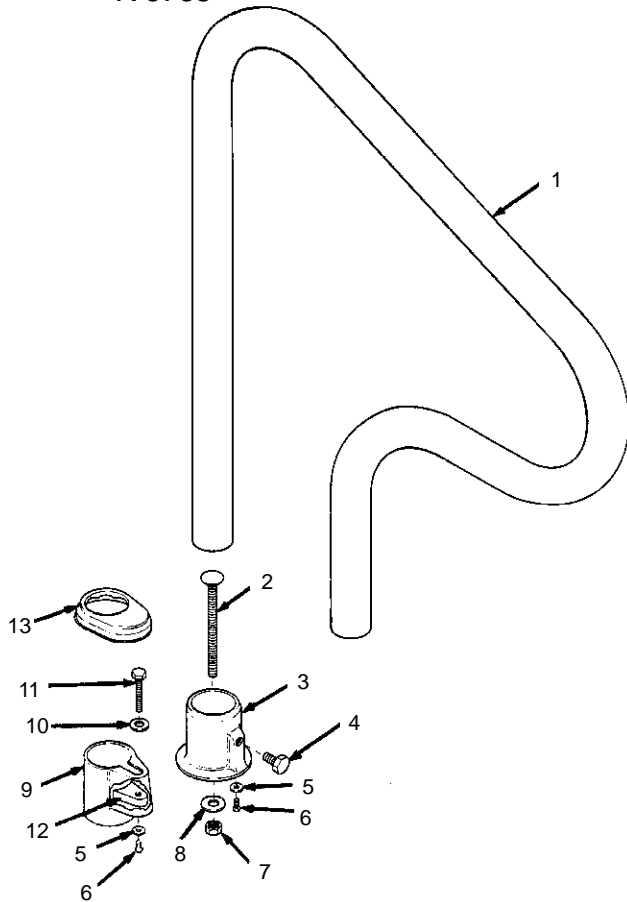

K-9768

K-9769

### SERVICE PARTS

ITEM NO.	PART NO.	QTY.	DESCRIPTION	SPECIFICATIONS
1	61030	1	Handrail	
2		2	Bolt	3/8"-16 x 5" Carriage
3		2	Anchor (Deck Mount)	
4		2	Bolt	3/8"-16 x 5/8" Hex Head
5		2	Washer	#10 Flat Brass
6		2	Screw	#10-24 x 3/8" Brass
7		2	Nut	3/8"-16 Hex
8		2	Washer	3/8" Flat
9		2	Anchor (Recessed Mount)	
10		2	Washer	5/16" Flat
11		2	Bolt	5/16"-20 x 1-1/2" Hex Head
12		2	Mounting Lug	
13	61057	2	Escutcheon	
14	69588	1	Hand Rail	
15		4	Cap Screw	1/4"-20 x 1-1/2"
16		4	Flat Washer	1/4" Flat
17		4	Split Washer	1/4" Split
18		4	Nut	1/4"
19		2	Screw	1/4"-20 x 1/4"
20	61375	2	Anchor	
21	69602	1	Grounding Lug	
22		1	Grounding Wire	#8 AWG Bare Solid Copper Wire

### SERVICE KITS

Items:

- † 2-8, #61031 Deck Mount Anchor Kit
- † 5, 6, 9-12, #61032 Recessed Mount Anchor Kit
- † 15-19, #61472 Bolt Kit