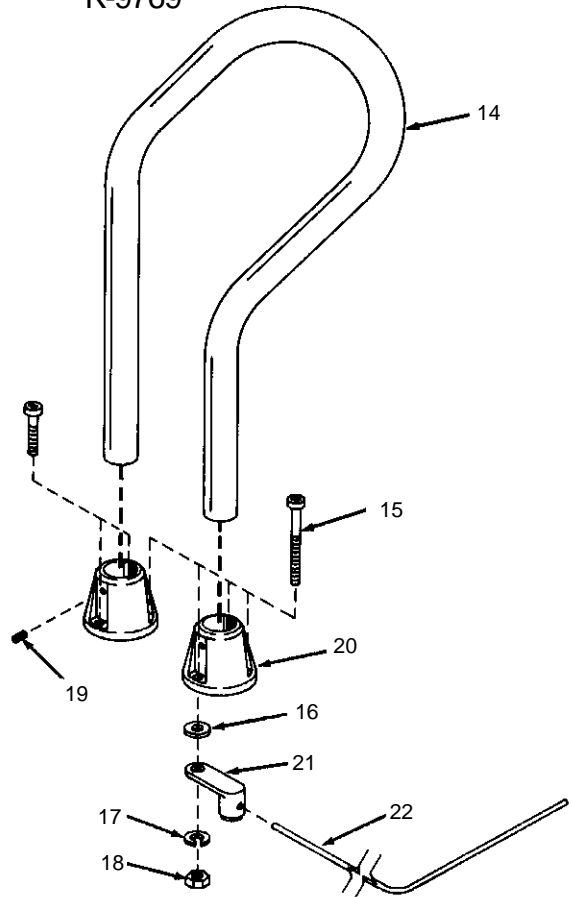

K-9768

K-9769

### SERVICE PARTS

ITEM NO.	PART NO.	QTY.	DESCRIPTION	SPECIFICATIONS
1	61030	1	Handrail	
2		2	Bolt	3/8"-16 x 5" Carriage
3		2	Anchor (Deck Mount)	
4		2	Bolt	3/8"-16 x 5/8" Hex Head
5		2	Washer	#10 Flat Brass
6		2	Screw	#10-24 x 3/8" Brass
7		2	Nut	3/8"-16 Hex
8		2	Washer	3/8" Flat
9		2	Anchor (Recessed Mount)	
10		2	Washer	5/16" Flat
11		2	Bolt	5/16"-20 x 1-1/2" Hex Head
12		2	Mounting Lug	
13	61057	2	Escutcheon	
14	69588	1	Hand Rail	
15		4	Cap Screw	1/4"-20 x 1-1/2"
16		4	Flat Washer	1/4" Flat
17		4	Split Washer	1/4" Split
18		4	Nut	1/4"
19		2	Screw	1/4"-20 x 1/4"
20	61375	2	Anchor	
21	69602	1	Grounding Lug	
22		1	Grounding Wire	#8 AWG Bare Solid Copper Wire

### SERVICE KITS

Items:

- † 2-8, #61031 Deck Mount Anchor Kit
- † 5, 6, 9-12, #61032 Recessed Mount Anchor Kit
- † 15-19, #61472 Bolt Kit

### NOTES

- ‡ Specify Finish.