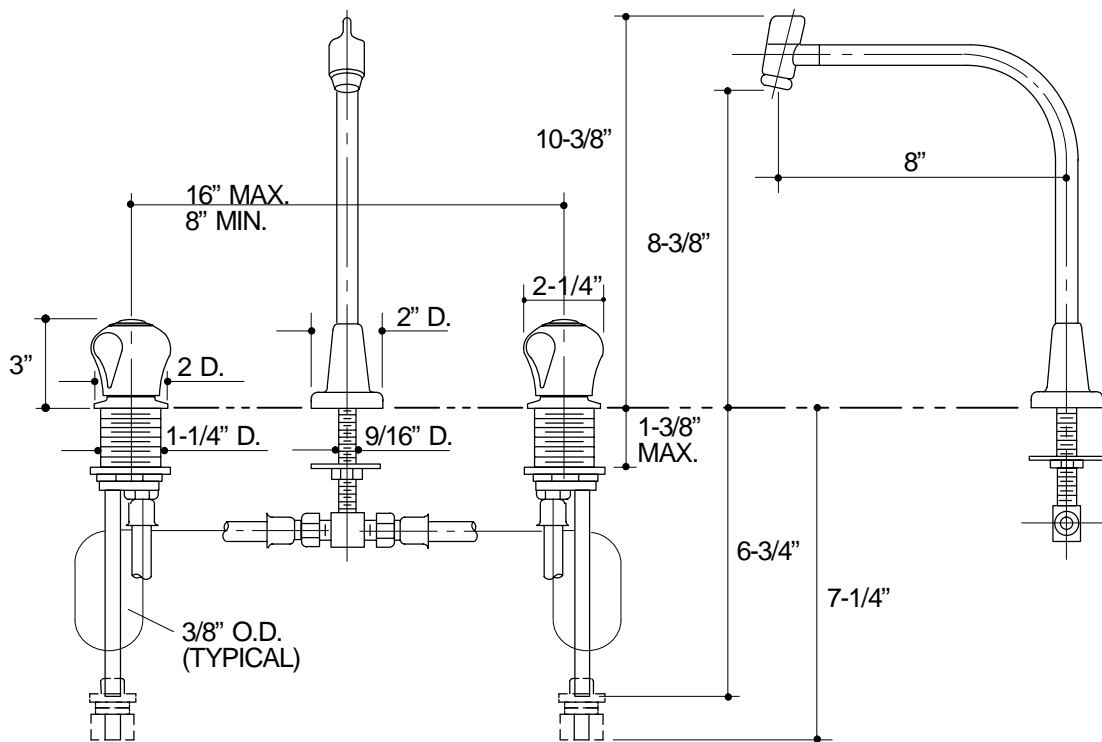

Ordering Information

Applicable product:	
Kitchen sink faucet	K-15255-P

316

K-15255-P Coralais™ Kitchen Sink Faucet
 106177-1-AA (9619)

NOTES: