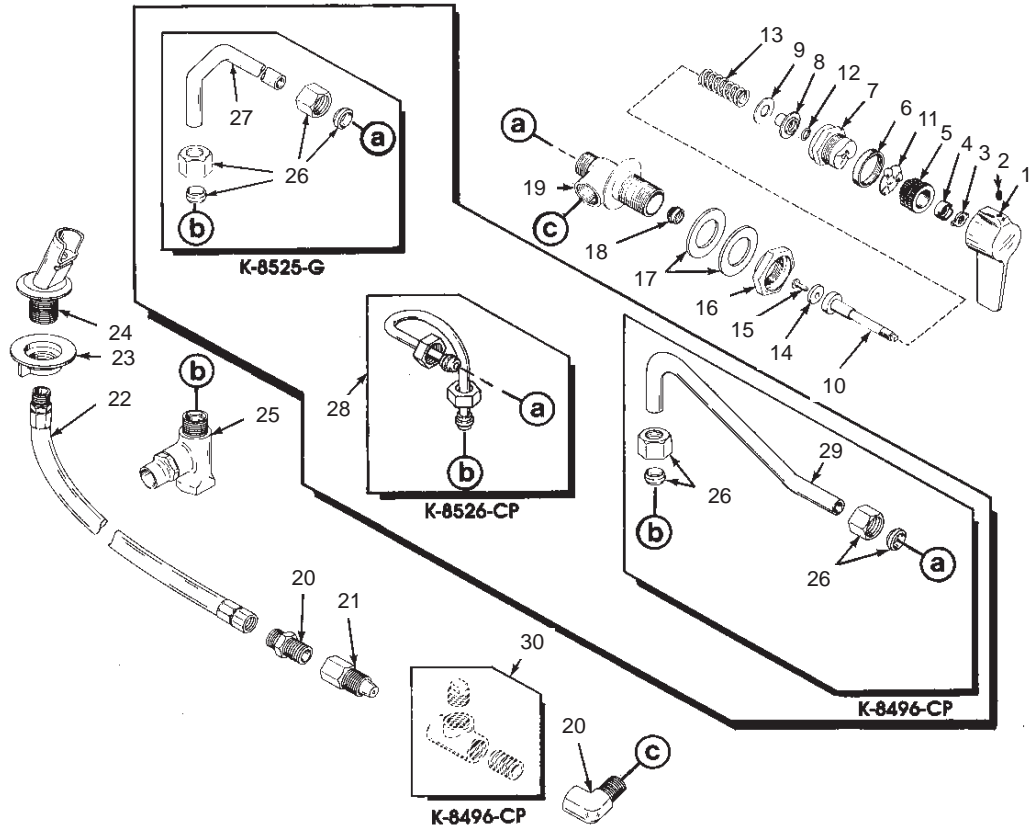

## COMMERCIAL FITTINGS

**K-8526-CP** MILLBROOK  
**K-8525-G** SERRA  
**K-8496-CP** GLENBROOK

DRINKING FOUNTAIN VALVE FITTING  
 DRINKING FOUNTAIN VALVE FITTING (POST 1984)  
 DRINKING FOUNTAIN VALVE FITTING

ORDER BY KIT NUMBER OR PART NUMBER, NOT ITEM NUMBER OR KIT LETTER.

### Ordering Options

Item	Part No. or Kit
1	35284‡
2	35285
3, 4	H
5	35283
6	35012‡
7	34228‡
8	34226
9	34227
10	32411
11, 12, 13, 14, 15	A
16	35011‡
17	32841
18	40602
19	*
20	F
21	F, G
22	I
23	40080
24	30352‡
25	34791■
26	B
27	C
28	D
29	E
30	**

### Kit Ordering Information

Kit	Kit Part No.	Kit Name	Kit Contents
A	30271	Valve Service Kit	1 ea., Items 11 thru 15
B	30350	Nut and Ferrule	2 ea., Item 26
C	35299	Tube for K-8525-G Serra	1 ea., Item 27
D	34903	Tube Assembly for K-8526-CP Millbrook (w/coupling nuts)	1 ea., Item 28
E	35306	Tube for K-8496-CP	1 ea., Item 29
F	30351	Elbow Assembly	1 ea., Items 20 and 21
G	35293	Flow Control	1 ea., Item 21
H	30243	Lock Nut Assembly	1 ea., Items 3 and 4
I	30233	Hose	1 ea., Item 22