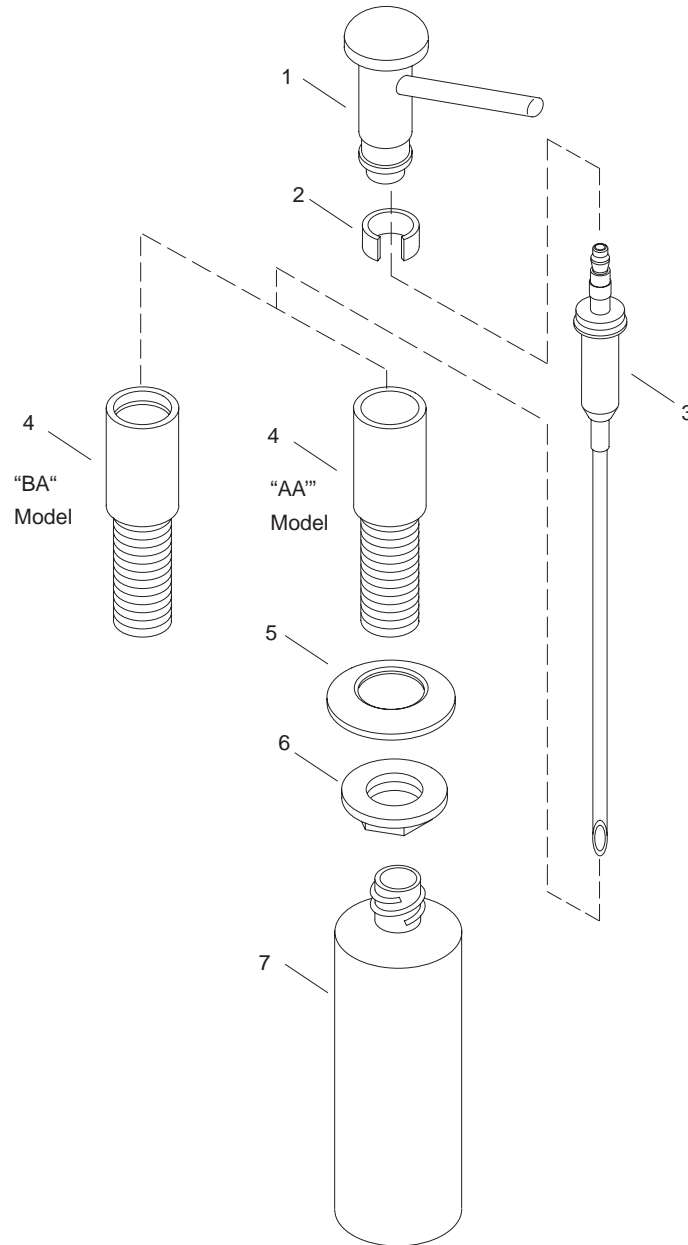

## SOAP DISPENSER

K#	Description
K-9619-**-AA/BA	Soap Dispenser

### SERVICE PARTS

ITEM	PART NO.	DESCRIPTION
1		Available in Service Kit Only
2	75239	Ring (CP & G Finish) (AA Model)
	75857	Ring (AU,PB & Colors) (AA Model)
	75962	Ring(CP, G & Colors) (BA Model)
	75857	Ring(AU & PB Finish) (BA Model)
3	75235	Dispenser
4	74834**	Bonnet (AA Model)
	75963**	Bonnet (BA Model)
5	74835**	Flange
6	42396	Lock Nut
7	74845	Bottle

### SERVICE KITS

PART NO.	ITEM	QTY.	DESCRIPTION
75301**			Spout Assy (Colors) (AA Model)
75234**			Spout Assy (CP,PB,AU,G Finish) (AA Model)
	1	1 ea.	Spout
	2	1 ea.	Ring
75966**			Spout Assy (Colors) (BA Model)
75967**			Spout Assy (CP,PB,AU,G Finish) (BA Model)
	1	1 ea.	Spout
	2	1 ea.	Ring