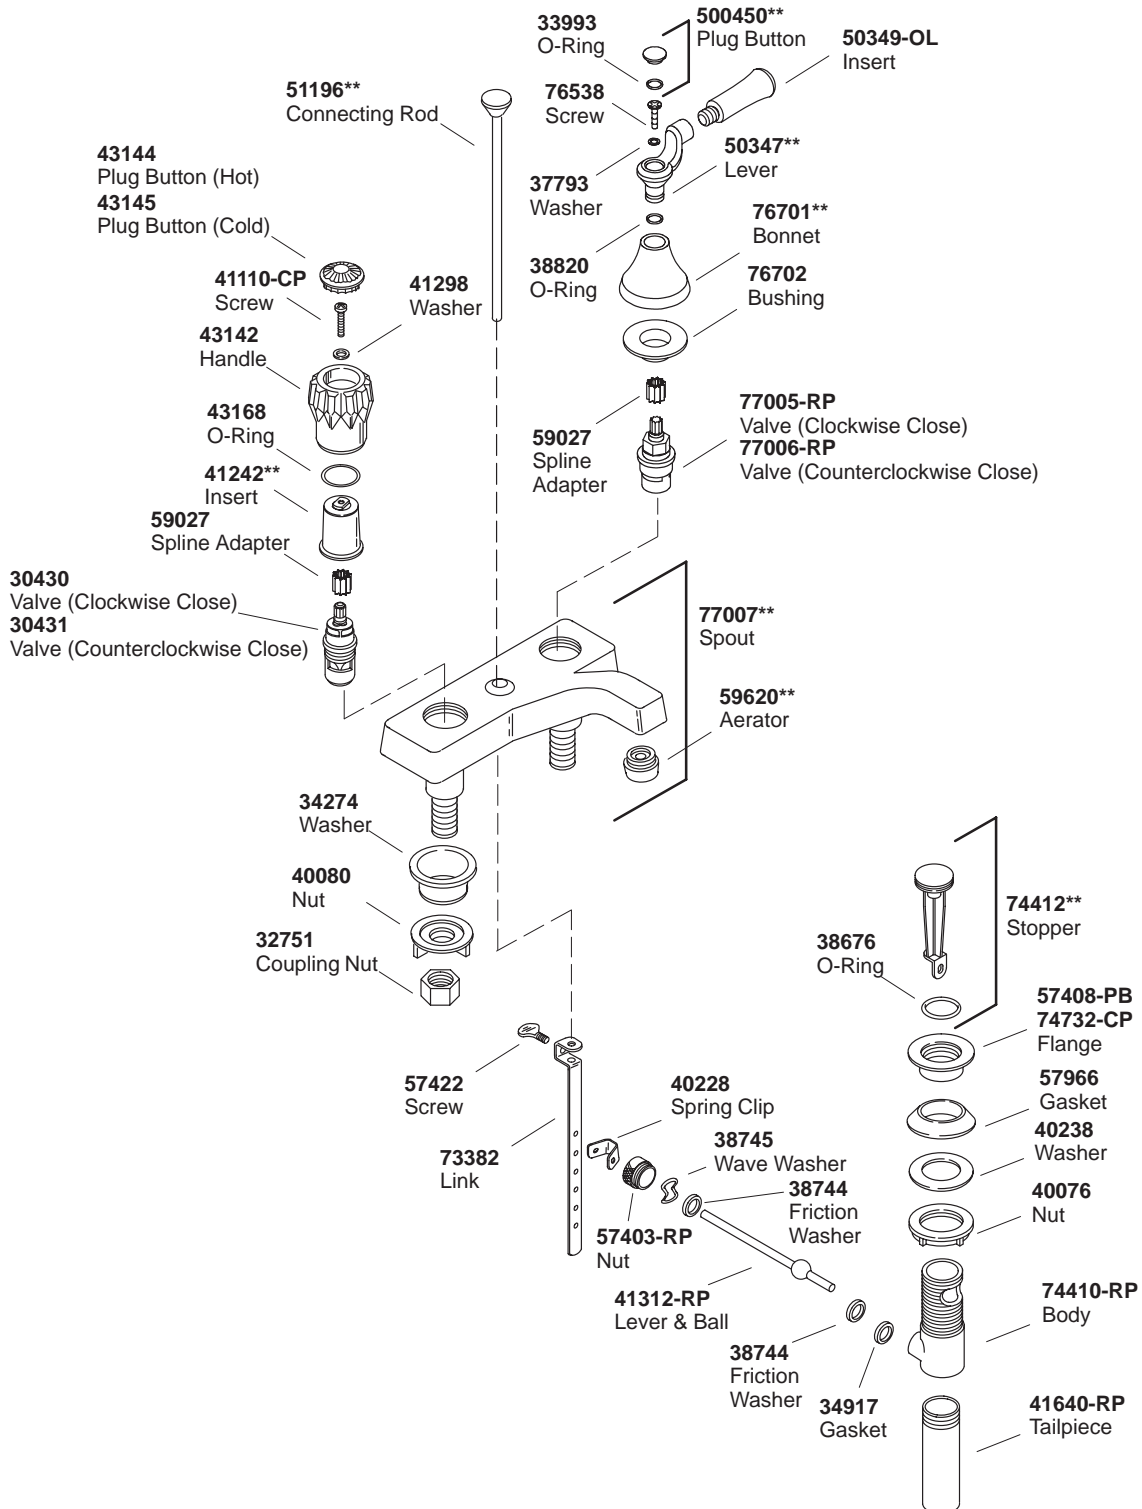

KOHLER[®] SERVICE PARTS

FLAIR™ CENTERSET LAVATORY FAUCET

K#	Lever Handle	Acrylic Handle
6208-4-**-AA	X	
6208-7-**-BA		X

**Finish/color code must be specified when ordering.