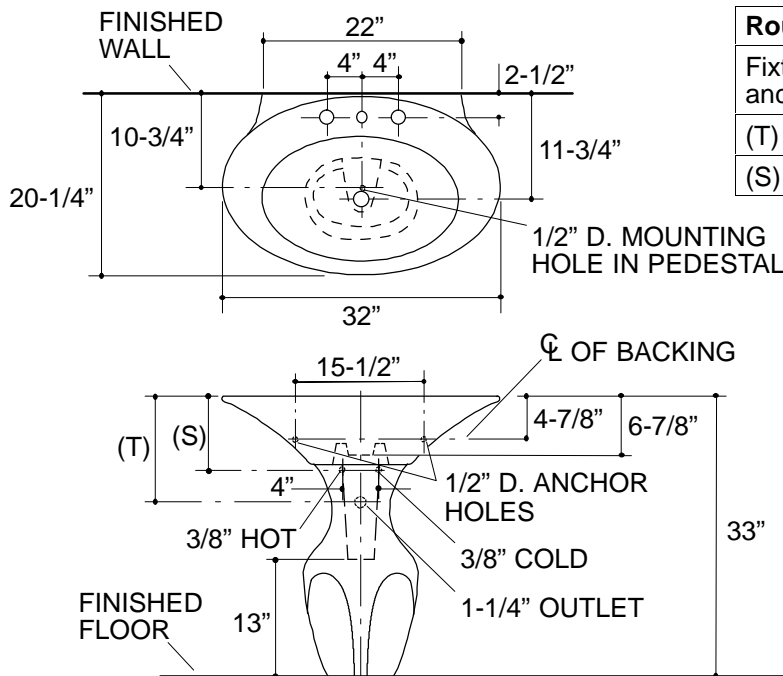

**Ordering Information**

Applicable product		
8" centers lavatory	K-2121-8	shown

**Product Information**

Fixture*:		basin area	water depth
Lavatory		22" x 14"	4-1/4"
Outlet	1-3/4" D.		
* Approximate measurements for comparison only.			

Holes	<b>K-2121-8</b>		
Spout	1-3/16" D.		
Faucet	1-3/8" D.		

Included Components:	
Lavatory basin, 8" centers	K-2124-8
Pedestal	K-2128
Pedestal accessory pack	52204
Rubber pads	63069
9" ball lever	20700

<b>Roughing-In Notes</b>
Fixture dimensions are nominal and conform to tolerances in ASME/ANSI Standard A112.19.2M.
(T) Pop-up drain typically 12-1/2".
(S) 9" (Based on 12" riser which may require cutting).

.75<116