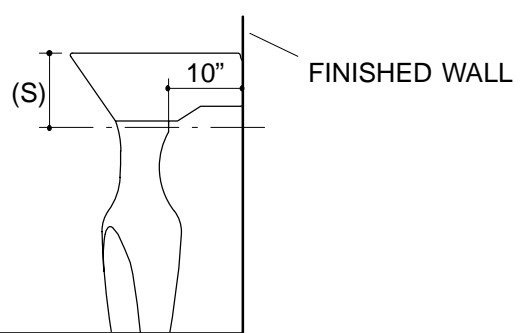

**Ordering Information**

Applicable product		
8" centers lavatory	K-2121-8	shown

**Product Information**

Fixture*:		basin area	water depth
Lavatory		22" x 14"	4-1/4"
Outlet	1-3/4" D.		
* Approximate measurements for comparison only.			

Holes	<b>K-2121-8</b>		
Spout	1-3/16" D.		
Faucet	1-3/8" D.		

Included Components:	
Lavatory basin, 8" centers	K-2124-8
Pedestal	K-2128
Pedestal accessory pack	52204
Rubber pads	63069
9" ball lever	20700

<b>Roughing-In Notes</b>
Fixture dimensions are nominal and conform to tolerances in ASME/ANSI Standard A112.19.2M.
(T) Pop-up drain typically 12-1/2".
(S) 9" (Based on 12" riser which may require cutting).