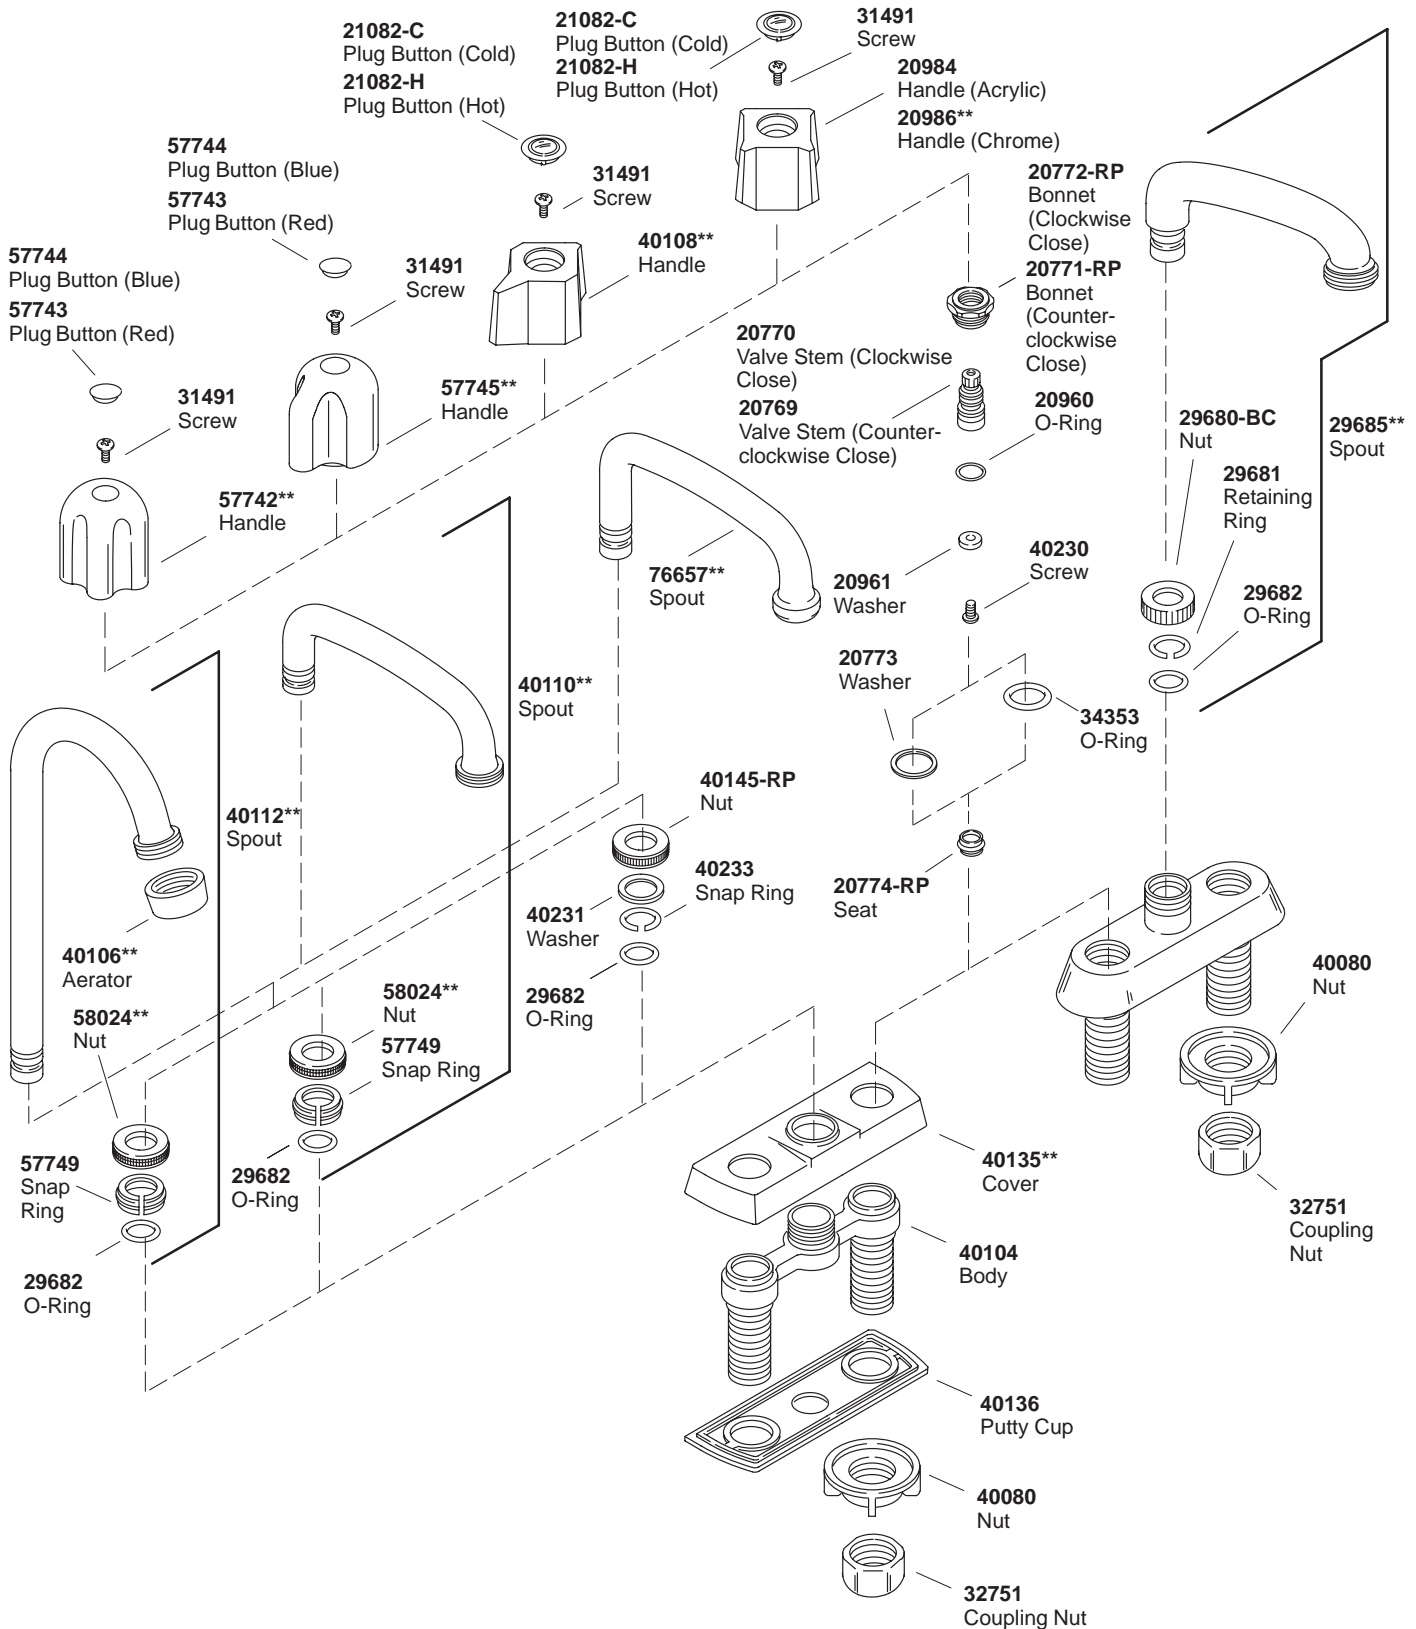

K#	Metal Handles (Sculptured)	Metal Handles (Sculptured Blade)	Metal Handles (Knob)	Metal Handles (Blade)	Acrylic Handles (Sculptured)	4" Gooseneck Spout	5-1/2" Threaded Swing Spout	5-1/2" Plain End Swing Spout
K-11933-**-AA		X				X		
K-11933-M-**-AA		X				X		
K-11933-P-**-AA					X	X		
K-11933-PH-**-AA					X	X		
K-11933-U-**-AA			X			X		
K-11935-**-AA	X						X	
K-11935-M-**-AA		X					X	
K-11935-PH-**-AA					X		X	
K-11935-R-**-AA		X					X	
K-11935-U-**-AA				X			X	
K-11936-U-**-AA				X				X

\*\*Finish/color code must be specified when ordering.

# KOHLER® SERVICE PARTS

## TREND® BAR SINK AND LAUNDRY TRAY FAUCETS

\*\*Finish/color code must be specified when ordering.