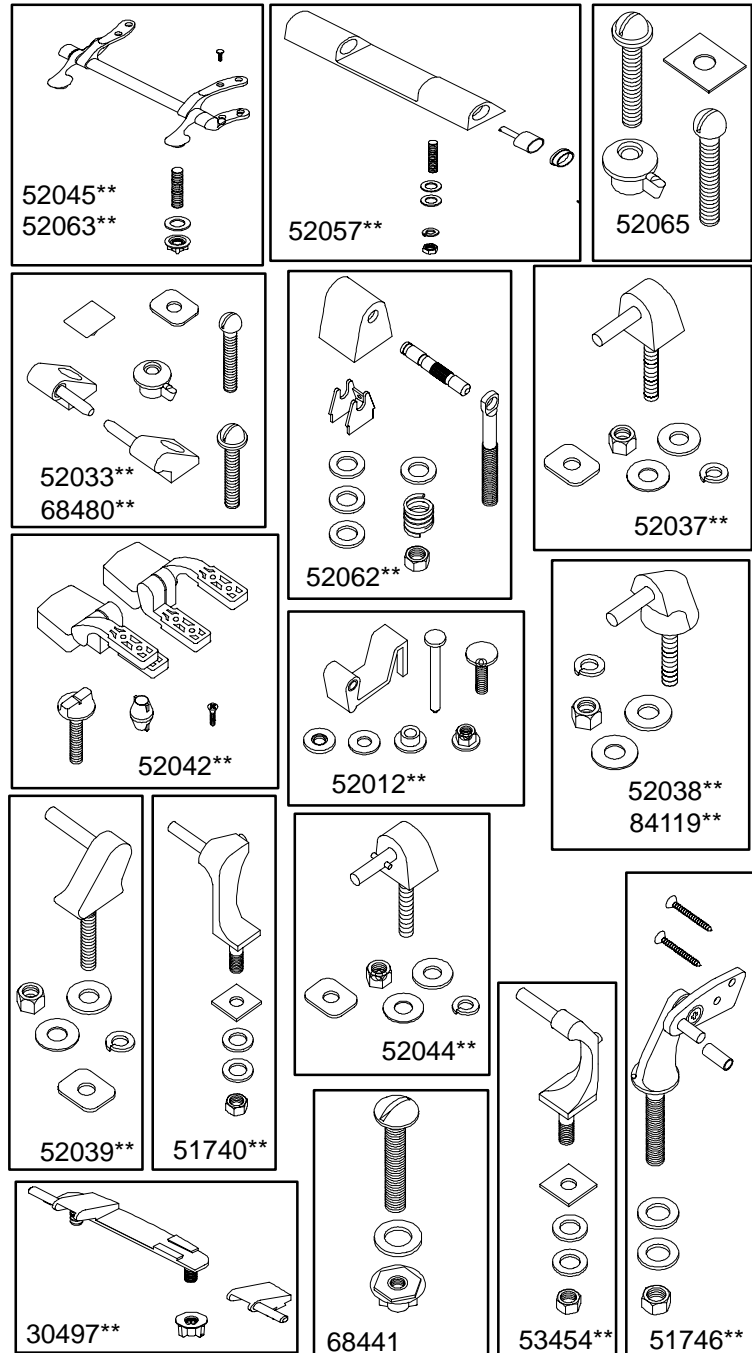

HINGE KITS

**Finish/color code must be specified when ordering.