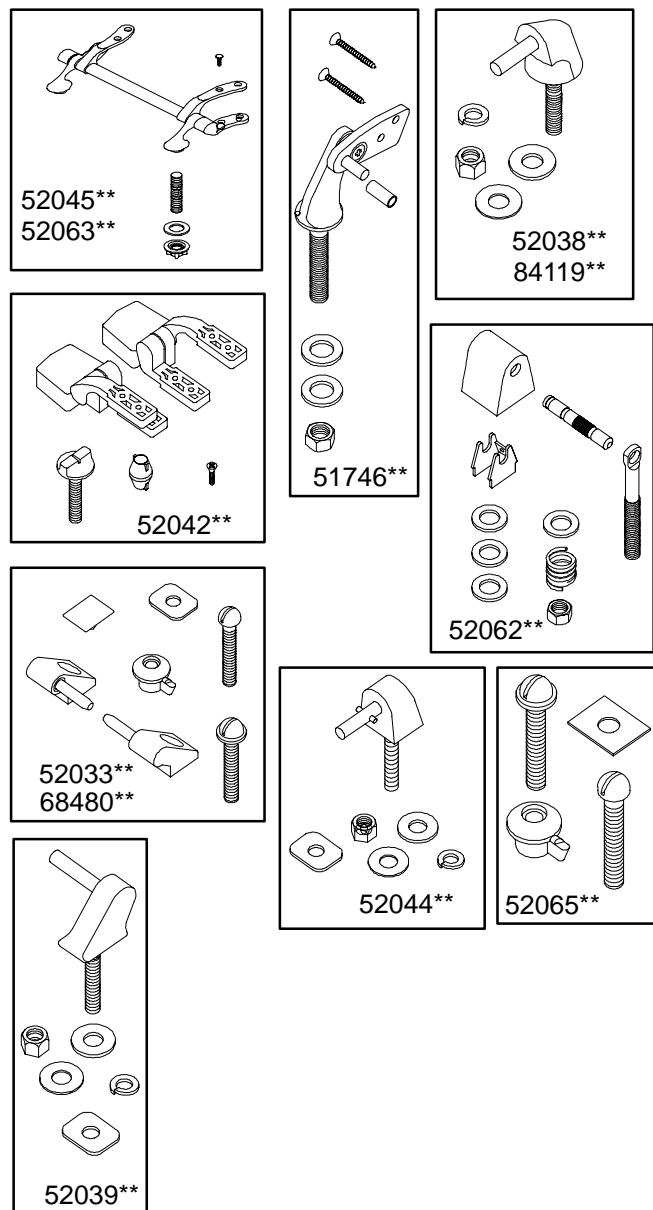

HINGE KITS

**Finish/color code must be specified when ordering.