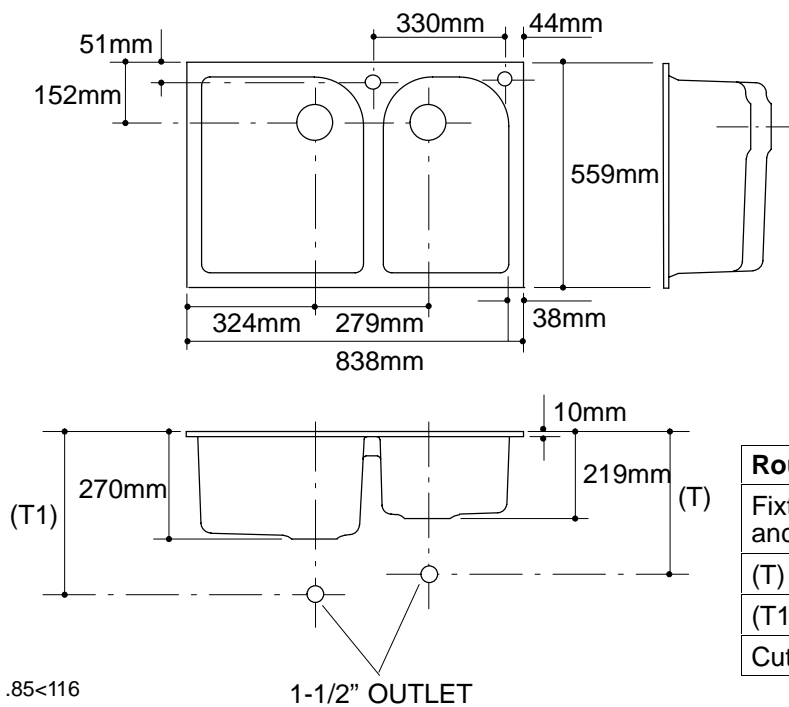

## Ordering Information

Applicable product:		
Two-hole sink	K-5921-2	shown
Accessories/hardware:		
Bottom basin rack	K-6001	optional
Cutting board	K-6515	optional
Wire rinse basket	K-6522	optional

## Product Information

Fixture*:		basin area	water depth
Sink, small		305 x 483mm	197mm
Sink, large		406 x 483mm	248mm
Outlet	Ø92mm		
Faucet holes	Ø35mm		

\* Approximate measurements for comparison only.

### Roughing-In Notes

Fixture dimensions are nominal and conform to tolerances in ASME/ANSI Standard A112.19.1M.

(T) Drain typically 356mm.

(T1) Drain typically 406mm.

Cutout 806 x 527mm with 25mm radius corners.