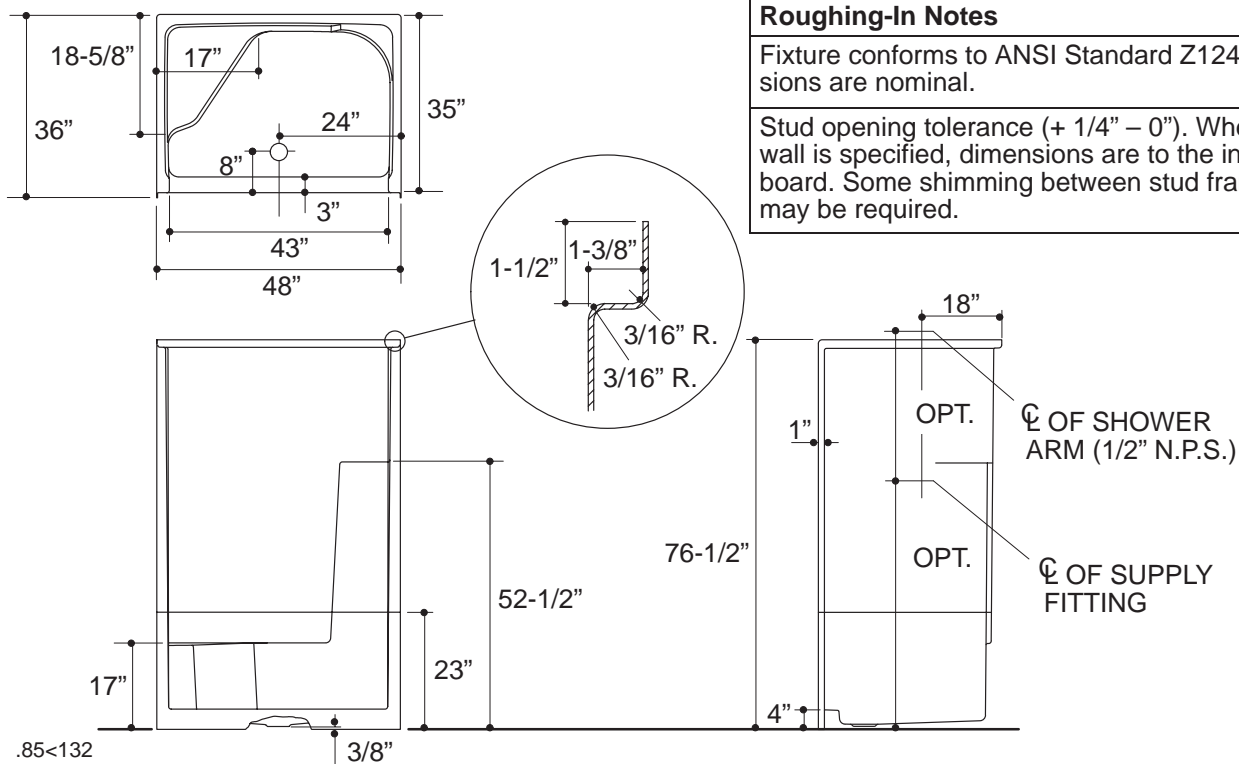

Product Information

Fixture:	
Weight	114 lbs.
Configuration	2-piece
Drain Outlet	3-3/8" D.

Installation Notes

Refer to installation instructions included with fixture before beginning installation.

Fixture not drilled for supply fittings.

Shimming may be required to level fixture.

Roughing-In Notes

Fixture conforms to ANSI Standard Z124.2. All dimensions are nominal.

Stud opening tolerance (+ 1/4" - 0"). When fire rated wall is specified, dimensions are to the inside of the wall board. Some shimming between stud frame and fixture may be required.