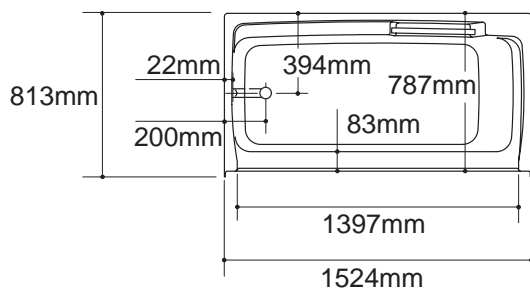

### Product Information

Fixture*:	basin area	top area	weight
Bathing well	1168 x 508mm	1397 x 584mm	66 Kg.
	water depth	capacity	
To overflow	273mm	163 litres	
Configuration			2-piece
Drain Outlet			Ø57mm
* Approximate measurements for comparison only.			

### Installation Notes

Refer to installation instructions included with fixture before beginning installation.

Fixture not drilled for supply fittings.

Shimming may be required to level fixture.

Mastershower K-74 and K-75 not recommended.

### Roughing-In Notes

Fixture conforms to ANSI Standard Z124.2. All dimensions are nominal.

No change in measurements if connected with drain illustrated.

Stud opening tolerance (+ 6mm – 0mm). When fire rated wall is specified, dimensions are to the inside of the wall board. Some shimming between stud frame and fixture may be required.