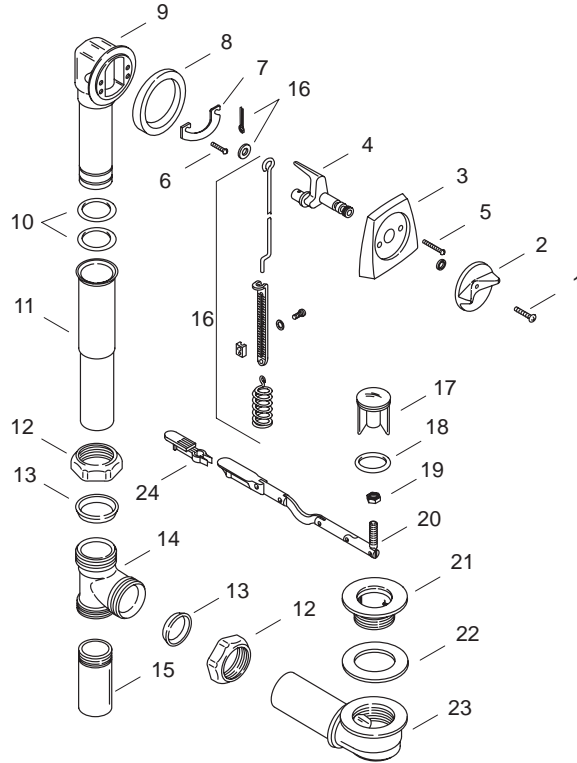

### CLEARFLO™ BATH DRAINS

<b>K-7160</b>	ADJUSTS	14"-16"	<b>K-7165</b>	MANDALAY	BATH DRAIN
<b>K-7161</b>	ADJUSTS	20"-22"	<b>K-7166</b>	AVENTURA	BATH DRAIN
<b>K-7162</b>	ADJUSTS	17"-19"	<b>K-7171</b>	MAYFLOWER	BATH DRAIN
<b>K-7162</b>	GREEK	BATH DRAIN			

#### Ordering Options

Item	Part No. or Kit
1	A, B
2, 3, 4	B
5	B, C
6, 7, 8	D
9	E, F, G, H, I
10	J
11	31024*
12	K
13	L
14	30919
15	30964
16	M, N, O, P
17, 18	Q
19, 20	R, S, T, U
21	30950‡
22	30930
23	V, W, X
24	500310

#### Kit Ordering Information

Kit	Kit Part No.	Kit Name	Kit Contents
A	30105 ‡	Screw Kit	3 ea., item 1
B	31019 ‡	Overflow Hood Kit	1 ea., items 1 thru 4; 2 ea., item 5
C	30991 ‡	Screw Kit	2 ea., item 5
D	30929	Gasket & Clamp Kit	2 ea., item 6; 1 ea., items 7 and 8
E	30985	Overflow Elbow (For 14"-16" K-7160, K-7171)	1 ea., item 9
F	30986	Overflow Elbow (For 20"-22" K-7161)	1 ea., item 9
G	30987	Overflow Elbow (For 17"-19" K-7162)	1 ea., item 9
H	30988	Overflow Elbow (For K-7163)	1 ea., item 9
I	30989	Overflow Elbow (For 24"-26" K-7165, K-7166)	1 ea., item 9
J	31025	O-Ring Kit	2 ea., item 10
K	30908	Slip Nuts	2 ea., item 12
L	30907	Slip Joint Washers	2 ea., item 13
M	21454	Liftrod Kit (For 14"-16" K-7160, K-7171)	1 ea., item 16
N	21455	Liftrod Kit (For 17"-19" K-7162)	1 ea., item 16
O	21456	Liftrod Kit (For 20"-22" K-7161, K-7163)	1 ea., item 16
P	30962	Liftrod Kit (For 24"-26" K-7165, K-7166)	1 ea., item 16
Q	21318 ‡	Stopper Kit	1 ea., items 17 and 18
R	30969	Toggle Kit (For K-7160, K-7161, K-7172, K-7165)	1 ea., items 19 and 20
S	30378	Toggle Kit (For K-7163)	1 ea., items 19 and 20
T	30971	Toggle Kit (For K-7171, K-7166)	1 ea., items 19 and 20
U	500304	Toggle Kit (K-7167)	1 ea., items 19 and 20
V	30943	Drain Elbow (For 7163)	1 ea., item 23
W	30944	Drain Elbow (For K-7171, K-7166)	1 ea., item 23
X	30942	Drain Elbow (For K-7160, K-7161, K-7162, K-7165)	1 ea., item 23