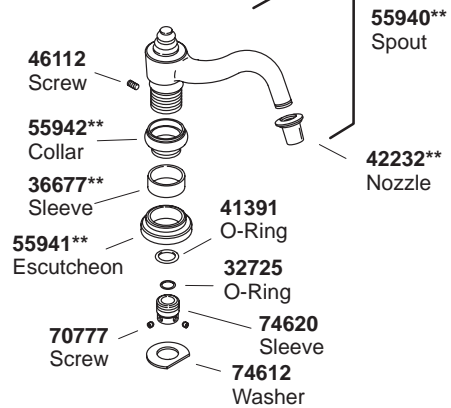

KOHLER® SERVICE PARTS

IV GEORGES BRASS™ DECK-MOUNT BATH FAUCETS

**Finish/color code must be specified when ordering.