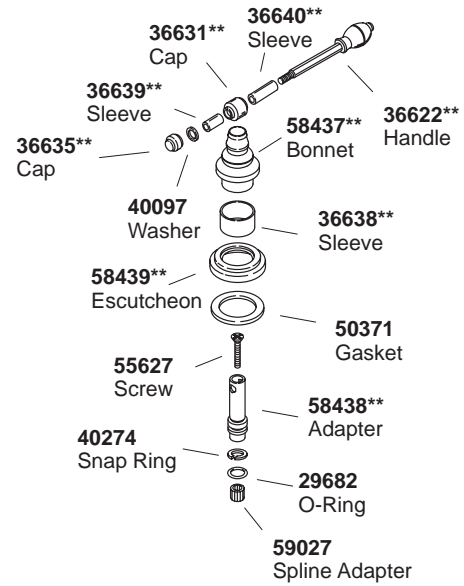

KOHLER® SERVICE PARTS

IV GEORGES BRASS™ DECK-MOUNT BATH FAUCETS

**Finish/color code must be specified when ordering.