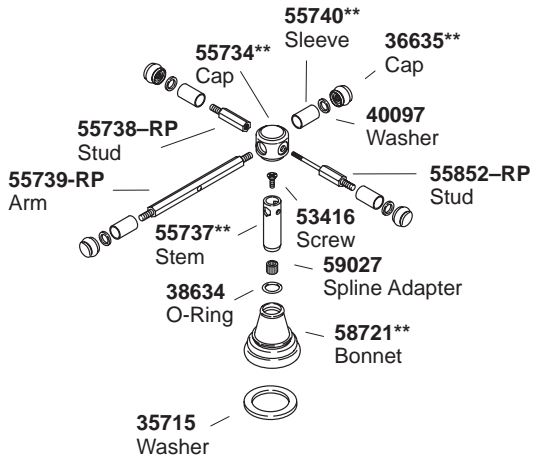

KOHLER® SERVICE PARTS

IV GEORGES BRASS™ DECK-MOUNT BATH FAUCETS

**Finish/color code must be specified when ordering.