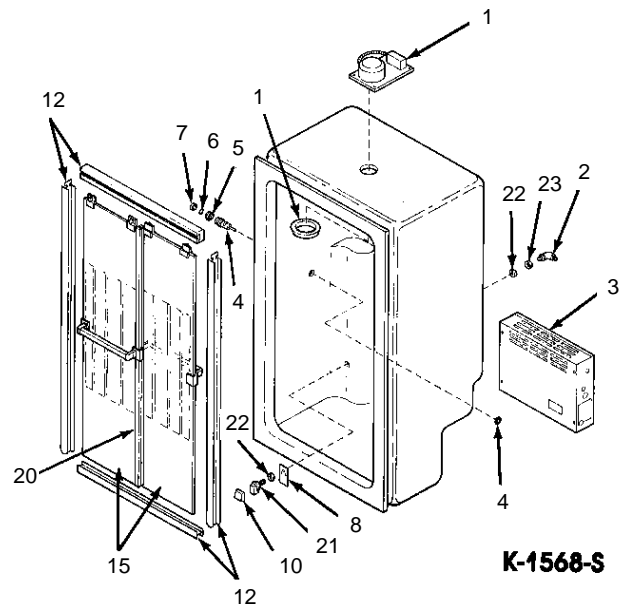

KOHLER[®] SERVICE PARTS

SONATA™ STEAM SHOWERS K-1561-S, K-1562-S, K-1568-S, K-1569-S, K-1566-S, K-1563-S (With Whirlpool) K-1564-S (With Whirlpool)

SONATA™ STEAM SHOWERS (CON'T)
K-1561-S, K-1562-S, K-1568-S, K-1569-S,
K-1566-S, K-1563-S (With Whirlpool)
K-1564-S (With Whirlpool)

SERVICE PARTS

ITEM NO.	PART NO.	QTY.	DESCRIPTION	SPECIFICATIONS
1	K-1570 *	1	Light Assembly	120V, 60 Watt Bulb (Maximum)
2	24137	1	Elbow	
3	67992 ■	1	Steam Generator (K-1566-S)	2 KW
3	67996 ■	1	Steam Generator (K-1568-S)	4 KW
3	67997 ■	1	Steam Generator (K-1561-S, K-1569-S)	5 KW
4	105590 ■ §	1	Actuator Assembly	
5	60686 ‡	1	Tapered Trim Cap	
6	60685	1	Spring Ring	
7	67933 ‡	1	Steam Button	
8	63377	1	Steam Deflector	
9	65047	1	Steam Deflector (K-1569-S)	
10	63373 ‡	1	Steam Hood	
11	62681 ‡	1	Frame Assembly (K-1569-S)	
12	62683 ‡	1	Frame Assembly (K-1568-S)	
13	62679 ‡	1	Frame Assembly (K-1561-S)	
14	62685 ‡	1	Frame Assembly (K-1566-S)	
15	62684 ‡	1	Glass Door Assembly (K-1568-S)	Contains Two Doors
16	62682 ‡	1	Glass Door Assembly (K-1569-S)	Contains Two Doors
17	62680 ‡	1	Glass Door Assembly (K-1561-S)	Contains Two Doors
18	62686 ‡	1	Glass Door and Side Panel Assembly (K-1566-S)	
19	62701 ‡**	1	Steam Door Hardware	
20	67968	1	Wiper Seal	
21	35279	1	Steam Fill Spout	
22	65356	2	Beveled Washer	
23	32010	1	Nut	
24	62695	1	Wiper Seal	