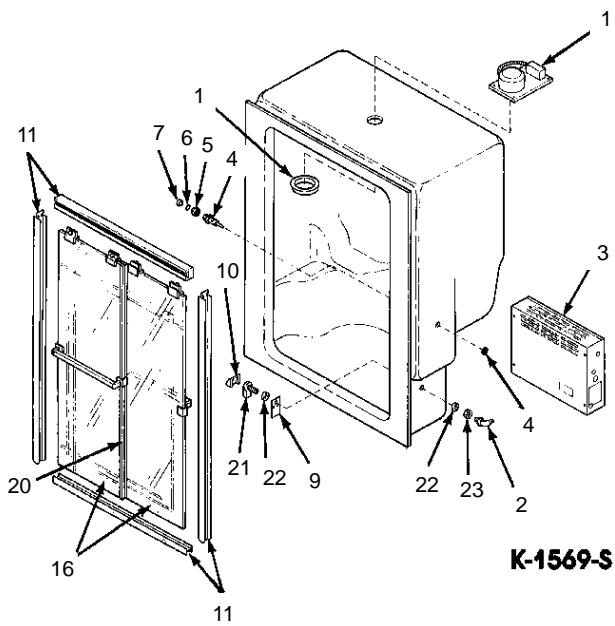

KOHLER[®] SERVICE PARTS

SONATA™ STEAM SHOWERS K-1561-S, K-1562-S, K-1568-S, K-1569-S, K-1566-S, K-1563-S (With Whirlpool) K-1564-S (With Whirlpool)

SONATA™ STEAM SHOWERS (CON'T)
K-1561-S, K-1562-S, K-1568-S, K-1569-S,
K-1566-S, K-1563-S (With Whirlpool)
K-1564-S (With Whirlpool)

SERVICE PARTS

ITEM NO.	PART NO.	QTY.	DESCRIPTION	SPECIFICATIONS
1	K-1570 *	1	Light Assembly	120V, 60 Watt Bulb (Maximum)
2	24137	1	Elbow	
3	67992 ■	1	Steam Generator (K-1566-S)	2 KW
3	67996 ■	1	Steam Generator (K-1568-S)	4 KW
3	67997 ■	1	Steam Generator (K-1561-S, K-1569-S)	5 KW
4	105590 ■ §	1	Actuator Assembly	
5	60686 ‡	1	Tapered Trim Cap	
6	60685	1	Spring Ring	
7	67933 ‡	1	Steam Button	
8	63377	1	Steam Deflector	
9	65047	1	Steam Deflector (K-1569-S)	
10	63373 ‡	1	Steam Hood	
11	62681 ‡	1	Frame Assembly (K-1569-S)	
12	62683 ‡	1	Frame Assembly (K-1568-S)	
13	62679 ‡	1	Frame Assembly (K-1561-S)	
14	62685 ‡	1	Frame Assembly (K-1566-S)	
15	62684 ‡	1	Glass Door Assembly (K-1568-S)	Contains Two Doors
16	62682 ‡	1	Glass Door Assembly (K-1569-S)	Contains Two Doors
17	62680 ‡	1	Glass Door Assembly (K-1561-S)	Contains Two Doors
18	62686 ‡	1	Glass Door and Side Panel Assembly (K-1566-S)	
19	62701 ‡**	1	Steam Door Hardware	
20	67968	1	Wiper Seal	
21	35279	1	Steam Fill Spout	
22	65356	2	Beveled Washer	
23	32010	1	Nut	
24	62695	1	Wiper Seal	