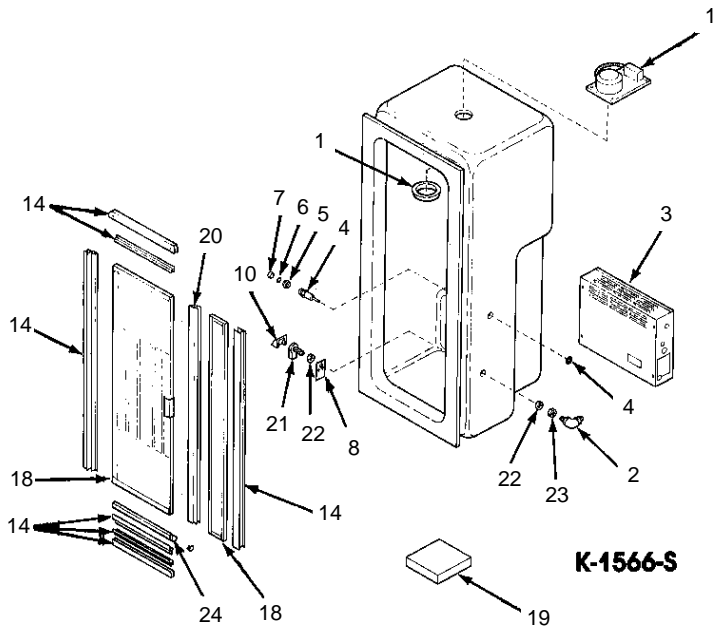

KOHLER[®] SERVICE PARTS

SONATA™ STEAM SHOWERS K-1561-S, K-1562-S, K-1568-S, K-1569-S, K-1566-S, K-1563-S (With Whirlpool) K-1564-S (With Whirlpool)

SONATA™ STEAM SHOWERS (CON'T)
K-1561-S, K-1562-S, K-1568-S, K-1569-S,
K-1566-S, K-1563-S (With Whirlpool)
K-1564-S (With Whirlpool)

SERVICE PARTS

ITEM NO.	PART NO.	QTY.	DESCRIPTION	SPECIFICATIONS
1	K-1570 *	1	Light Assembly	120V, 60 Watt Bulb (Maximum)
2	24137	1	Elbow	
3	67992 ■	1	Steam Generator (K-1566-S)	2 KW
3	67996 ■	1	Steam Generator (K-1568-S)	4 KW
3	67997 ■	1	Steam Generator (K-1561-S, K-1569-S)	5 KW
4	105590 ■ §	1	Actuator Assembly	
5	60686 ‡	1	Tapered Trim Cap	
6	60685	1	Spring Ring	
7	67933 ‡	1	Steam Button	
8	63377	1	Steam Deflector	
9	65047	1	Steam Deflector (K-1569-S)	
10	63373 ‡	1	Steam Hood	
11	62681 ‡	1	Frame Assembly (K-1569-S)	
12	62683 ‡	1	Frame Assembly (K-1568-S)	
13	62679 ‡	1	Frame Assembly (K-1561-S)	
14	62685 ‡	1	Frame Assembly (K-1566-S)	
15	62684 ‡	1	Glass Door Assembly (K-1568-S)	Contains Two Doors
16	62682 ‡	1	Glass Door Assembly (K-1569-S)	Contains Two Doors
17	62680 ‡	1	Glass Door Assembly (K-1561-S)	Contains Two Doors
18	62686 ‡	1	Glass Door and Side Panel Assembly (K-1566-S)	
19	62701 ‡**	1	Steam Door Hardware	
20	67968	1	Wiper Seal	
21	35279	1	Steam Fill Spout	
22	65356	2	Beveled Washer	
23	32010	1	Nut	
24	62695	1	Wiper Seal	

SERVICE KITS

NOTES

- Parts Further Exploded Within This Catalog. Reference Index.
- § Reference Number Only.
- ‡ Specify Finish.
- * For Replacement Lens, Order #65037.
- ** Individual Hardware Parts Available Thru SP3B Catalog.