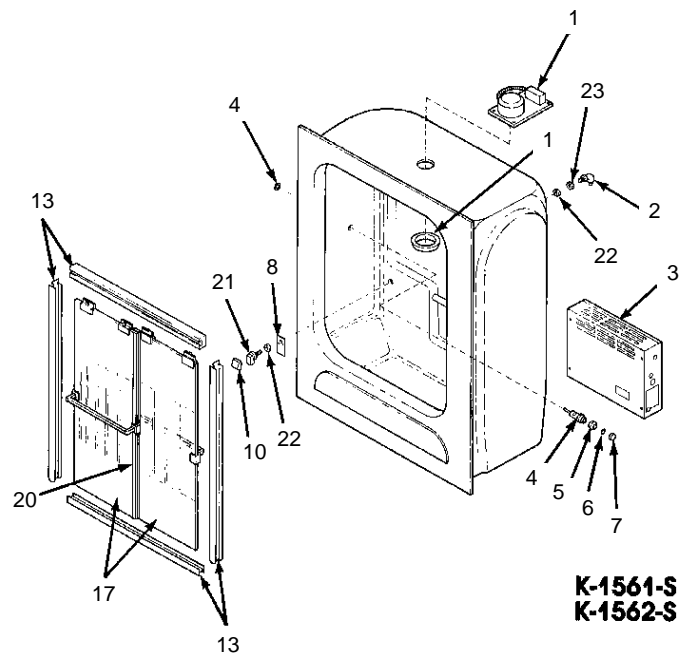

KOHLER[®] SERVICE PARTS

SONATA™ STEAM SHOWERS K-1561-S, K-1562-S, K-1568-S, K-1569-S, K-1566-S, K-1563-S (With Whirlpool) K-1564-S (With Whirlpool)

SONATA™ STEAM SHOWERS (CON'T)
K-1561-S, K-1562-S, K-1568-S, K-1569-S,
K-1566-S, K-1563-S (With Whirlpool)
K-1564-S (With Whirlpool)

SERVICE PARTS

ITEM NO.	PART NO.	QTY.	DESCRIPTION	SPECIFICATIONS
1	K-1570 *	1	Light Assembly	120V, 60 Watt Bulb (Maximum)
2	24137	1	Elbow	
3	67992 ■	1	Steam Generator (K-1566-S)	2 KW
3	67996 ■	1	Steam Generator (K-1568-S)	4 KW
3	67997 ■	1	Steam Generator (K-1561-S, K-1569-S)	5 KW
4	105590 ■ §	1	Actuator Assembly	
5	60686 ‡	1	Tapered Trim Cap	
6	60685	1	Spring Ring	
7	67933 ‡	1	Steam Button	
8	63377	1	Steam Deflector	
9	65047	1	Steam Deflector (K-1569-S)	
10	63373 ‡	1	Steam Hood	
11	62681 ‡	1	Frame Assembly (K-1569-S)	
12	62683 ‡	1	Frame Assembly (K-1568-S)	
13	62679 ‡	1	Frame Assembly (K-1561-S)	
14	62685 ‡	1	Frame Assembly (K-1566-S)	
15	62684 ‡	1	Glass Door Assembly (K-1568-S)	Contains Two Doors
16	62682 ‡	1	Glass Door Assembly (K-1569-S)	Contains Two Doors
17	62680 ‡	1	Glass Door Assembly (K-1561-S)	Contains Two Doors
18	62686 ‡	1	Glass Door and Side Panel Assembly (K-1566-S)	
19	62701 ‡**	1	Steam Door Hardware	
20	67968	1	Wiper Seal	
21	35279	1	Steam Fill Spout	
22	65356	2	Beveled Washer	
23	32010	1	Nut	
24	62695	1	Wiper Seal	