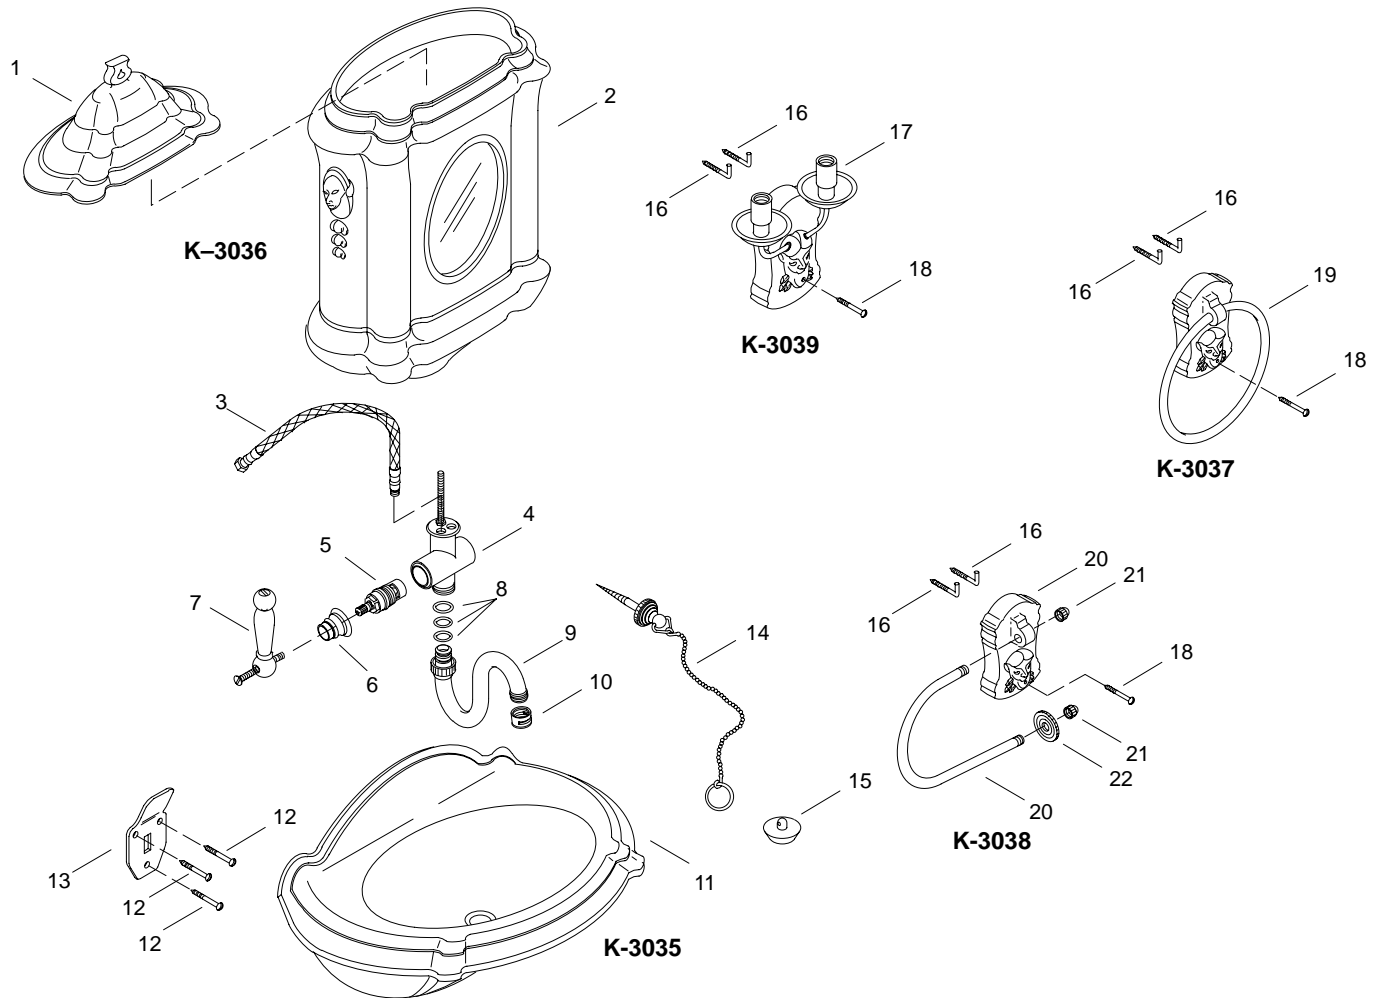

KOHLER[®] SERVICE PARTS

PORTRAIT™ AND ALOUETTE™ ENSEMBLE

SERVICE PARTS

ITEM	PART NO.	DESCRIPTION
1	82555	Cover, Cistern
2		Not Available as a Service Part
3	31093	Hose, Euro Flo
4	82554	Valve Body
5	30430	Ceramic Valve (Closes Clockwise)
	30431	Ceramic Valve (Closes Counterclockwise)
6	82553	Bonnet
7	31103	Handle Assembly
8	31104	O-Ring Pack
9	82556	Spout
10	82557	Aerator
11		Not Available as a Service Part
12		Available as a Service Kit Only
13	31105	Hanger
14	31106	Stopper Chain and Ring
15	41801	Stopper
16		Available as a Service Kit Only
17	31079	Wall Light Assembly
18		Available as a Service Kit Only
19	31080	Towel Ring Assembly
20	31081	Tissue holder assembly
21		Available as a Service Kit Only
22		Available as a Service Kit Only

SERVICE KITS

PART NO.	ITEM	QTY.	DESCRIPTION
31105			Support Assembly, Lavatory
	12	6 ea.	Wood Screw
	13	2 ea.	Hanger
31109			Screw Pack
	16	2 ea.	Screw, Hanger
	18	1 ea.	Screw, Wood
31083			Hardware, Tissue Holder
	21	2 ea.	Nut, .25-20
	22	1 ea.	Washer