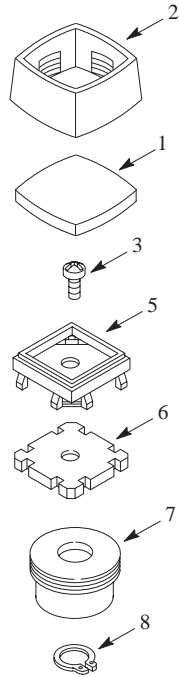

KOHLER® SERVICE PARTS

FAUCET HANDLES

106478§

ALTERNA HANDLE OPTIONS

ORDER BY KIT NUMBER OR PART NUMBER, NOT ITEM NUMBER OR KIT LETTER.

Ordering Options

Item	Part No. or Kit
1	A or B
2	C or D
3	53416
4	53414
5	E or F
6	G or H
7	I or J
8	46034
9	42739 †
10	56133 †
11	K or L
12	M or N
13	O or P
14	Q or R
15	S or T
16	54545
17	52779
18	U or V or W
19	X or Y or Z
20	AA or BB
21	54548 †
22	CC or DD or EE
23	FF, GG, HH, II, JJ
24	30105
25	KK or LL or MM
26	54546 †

SQUARE
INSET HANDLE

SQUARE RITE-TEMP
INSET HANDLE

SQUARE INSET
CABINET HANDLE

LEVER HANDLE
52700 † LARGE
52701 † SMALL

LEVER RITE-TEMP HANDLE
52702 †

SQUARE
INSET HANDLE

KITS MAY INCLUDE EXTRA PARTS

OVER