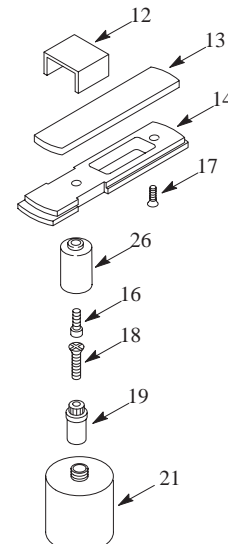

SQUARE
INSET HANDLE

SQUARE RITE-TEMP
INSET HANDLE

SQUARE INSET
CABINET HANDLE

LEVER HANDLE
52700 † LARGE
52701 † SMALL

LEVER RITE-TEMP HANDLE
52702 †

SQUARE
INSET HANDLE

KITS MAY INCLUDE EXTRA PARTS

OVER

Kit	Kit Part No.	Kit Name	Kit Contents
A	22494 ‡ *	Large Inset, Metal	1 ea., item 1
B	42730 ‡ *	Small Inset, Metal	1 ea., item 1
C	22491 ‡	Large Shell	1 ea., item 2
D	42734 ‡	Small Shell	1 ea., item 2
E	22454	Large Inset Holder	1 ea., item 5
F	42732	Small Inset Holder	1 ea., item 5
G	22490	Large Handle Adapter	1 ea., item 6
H	42733	Small Handle Adapter	1 ea., item 6
I	22457 ‡	Large Skirt	1 ea., item 7
J	42731 ‡	Small Skirt	1 ea., item 7
K	41245 ‡	Screw, 1"	1 ea., item 11
L	41117 ‡	Screw, 2"	1 ea., item 11
M	52555 ‡	Large Strap	1 ea., item 12
N	52543 ‡	Small Strap	1 ea., item 12
O	52545 ‡	Large Brass Inset	1 ea., item 13
P	52546 ‡	Small Brass Inset	1 ea., item 13
Q	52553 ‡	Lower Lever	1 ea., item 14
R	52554 ‡	Lower Lever	1 ea., item 14
S	53196 ‡	Large Post	1 ea., item 15
T	53198 ‡	Small Post	1 ea., item 15
U	61336	Large Screw, #8-32	1 ea., item 18
V	55306	Small Screw, #8-32	1 ea., item 18
W	53414	Rite-Temp Screw, #8-32	1 ea., item 18
X	54560 ‡	Large Spline Adaptor	1 ea., item 19
Y	53197 ‡	Small Spline Adaptor	1 ea., item 19
Z	54547 ‡	Rite-Temp Spline Adaptor	1 ea., item 19
AA	55352 ‡	Large Skirt	1 ea., item 20
BB	53199 ‡	Small Skirt	1 ea., item 20
CC	52132 ‡ ***	Large Onyx Insert	1 ea., item 22
DD	29698 ‡ ***	Small Onyx Insert	1 ea., item 22
EE	29699 ‡ ***	Rite-Temp Onyx Insert	1 ea., item 22
FF	30634**	Rite-Temp Index Cap	1 ea., item 23
GG	29716-0	Large Cap (Hot)	1 ea., item 23
HH	46093-0	Large Cap (Cold)	1 ea., item 23
II	29713-0	Small Cap (Hot)	1 ea., item 23
JJ	46093-0	Small Cap (Cold)	1 ea., item 23
KK	29718 ‡	Large Handle	1 ea., item 25
LL	29717 ‡	Small Handle	1 ea., item 25
MM	29697 ‡	Rite-Temp Handle	1 ea., item 25