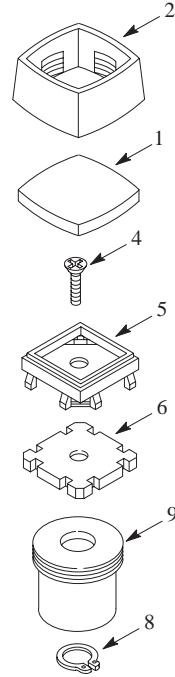

KOHLER® SERVICE PARTS

FAUCET HANDLES

106478§

ALTERNA HANDLE OPTIONS

ORDER BY KIT NUMBER OR PART NUMBER, NOT ITEM NUMBER OR KIT LETTER.

Ordering Options

Item	Part No. or Kit
1	A or B
2	C or D
3	53416
4	53414
5	E or F
6	G or H
7	I or J
8	46034
9	42739 †
10	56133 †
11	K or L
12	M or N
13	O or P
14	Q or R
15	S or T
16	54545
17	52779
18	U or V or W
19	X or Y or Z
20	AA or BB
21	54548 †
22	CC or DD or EE
23	FF, GG, HH, II, JJ
24	30105
25	KK or LL or MM
26	54546 †

SQUARE
INSET HANDLE

SQUARE RITE-TEMP
INSET HANDLE

SQUARE INSET
CABINET HANDLE

LEVER HANDLE
52700 † LARGE
52701 † SMALL

LEVER RITE-TEMP HANDLE
52702 †

SQUARE
INSET HANDLE

KITS MAY INCLUDE EXTRA PARTS

OVER