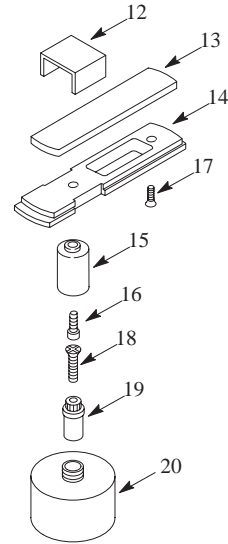

LEVER HANDLE
52700 † LARGE
52701 † SMALL