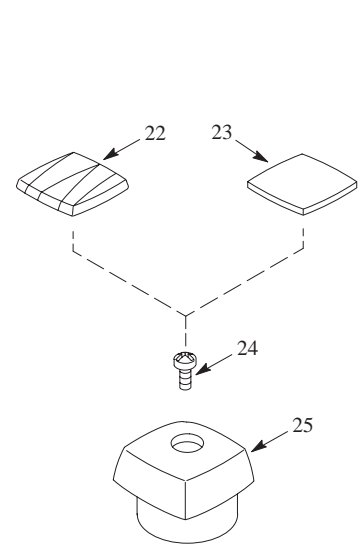

SQUARE
INSET HANDLE

SQUARE RITE-TEMP
INSET HANDLE

SQUARE INSET
CABINET HANDLE

LEVER HANDLE
52700 † LARGE
52701 † SMALL

LEVER RITE-TEMP HANDLE
52702 †

SQUARE
INSET HANDLE

KITS MAY INCLUDE EXTRA PARTS

OVER

Kit	Kit Part No.	Kit Name	Kit Contents
A	22494 ‡ *	Large Inset, Metal	1 ea., item 1
B	42730 ‡ *	Small Inset, Metal	1 ea., item 1
C	22491 ‡	Large Shell	1 ea., item 2
D	42734 ‡	Small Shell	1 ea., item 2
E	22454	Large Inset Holder	1 ea., item 5
F	42732	Small Inset Holder	1 ea., item 5
G	22490	Large Handle Adapter	1 ea., item 6
H	42733	Small Handle Adapter	1 ea., item 6
I	22457 ‡	Large Skirt	1 ea., item 7
J	42731 ‡	Small Skirt	1 ea., item 7
K	41245 ‡	Screw, 1"	1 ea., item 11
L	41117 ‡	Screw, 2"	1 ea., item 11
M	52555 ‡	Large Strap	1 ea., item 12
N	52543 ‡	Small Strap	1 ea., item 12
O	52545 ‡	Large Brass Inset	1 ea., item 13
P	52546 ‡	Small Brass Inset	1 ea., item 13
Q	52553 ‡	Lower Lever	1 ea., item 14
R	52554 ‡	Lower Lever	1 ea., item 14
S	53196 ‡	Large Post	1 ea., item 15
T	53198 ‡	Small Post	1 ea., item 15
U	61336	Large Screw, #8-32	1 ea., item 18
V	55306	Small Screw, #8-32	1 ea., item 18
W	53414	Rite-Temp Screw, #8-32	1 ea., item 18
X	54560 ‡	Large Spline Adaptor	1 ea., item 19
Y	53197 ‡	Small Spline Adaptor	1 ea., item 19
Z	54547 ‡	Rite-Temp Spline Adaptor	1 ea., item 19
AA	55352 ‡	Large Skirt	1 ea., item 20
BB	53199 ‡	Small Skirt	1 ea., item 20
CC	52132 ‡ ***	Large Onyx Insert	1 ea., item 22
DD	29698 ‡ ***	Small Onyx Insert	1 ea., item 22
EE	29699 ‡ ***	Rite-Temp Onyx Insert	1 ea., item 22
FF	30634**	Rite-Temp Index Cap	1 ea., item 23
GG	29716-0	Large Cap (Hot)	1 ea., item 23
HH	46093-0	Large Cap (Cold)	1 ea., item 23
II	29713-0	Small Cap (Hot)	1 ea., item 23
JJ	46093-0	Small Cap (Cold)	1 ea., item 23
KK	29718 ‡	Large Handle	1 ea., item 25
LL	29717 ‡	Small Handle	1 ea., item 25
MM	29697 ‡	Rite-Temp Handle	1 ea., item 25