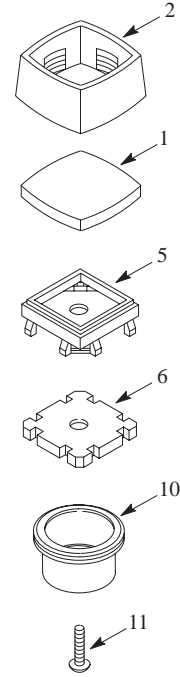

KOHLER® SERVICE PARTS

FAUCET HANDLES

106478§

ALTERNA HANDLE OPTIONS

ORDER BY KIT NUMBER OR PART NUMBER, NOT ITEM NUMBER OR KIT LETTER.

Ordering Options

Item	Part No. or Kit
1	A or B
2	C or D
3	53416
4	53414
5	E or F
6	G or H
7	I or J
8	46034
9	42739 †
10	56133 †
11	K or L
12	M or N
13	O or P
14	Q or R
15	S or T
16	54545
17	52779
18	U or V or W
19	X or Y or Z
20	AA or BB
21	54548 †
22	CC or DD or EE
23	FF, GG, HH, II, JJ
24	30105
25	KK or LL or MM
26	54546 †

SQUARE
INSET HANDLE

SQUARE RITE-TEMP
INSET HANDLE

SQUARE INSET
CABINET HANDLE

LEVER HANDLE
52700 † LARGE
52701 † SMALL

LEVER RITE-TEMP HANDLE
52702 †

SQUARE
INSET HANDLE

KITS MAY INCLUDE EXTRA PARTS

OVER