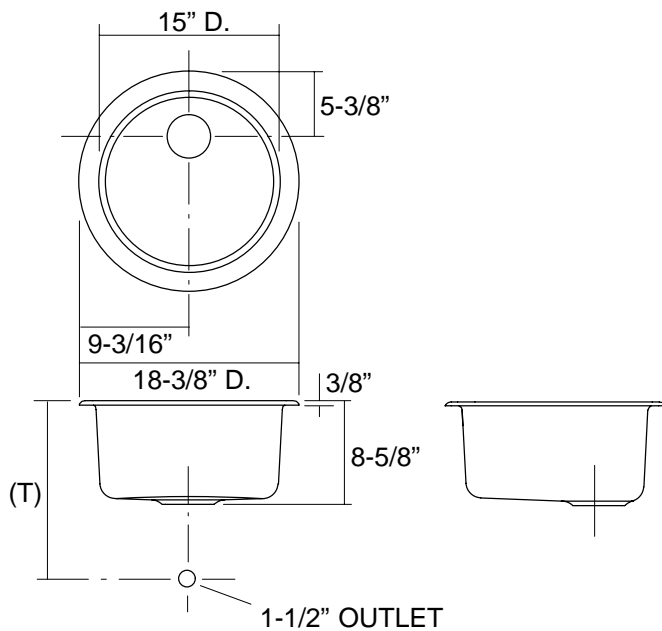

FEATURES

- 18" in diameter
- Cast iron
- Acid resistant enamel finish
- Self-rimming
- Single compartment

CODES/STANDARDS APPLICABLE

Specified model meets or exceeds the following:

- ASME/ANSI A112.19.1M
- IAPMO/UPC
- Canadian Standards Association (CSA)

PRODUCT SPECIFICATION:

The self-rimming round entertainment sink shall be 18" in diameter. Sink shall be made of cast iron with acid resistant enamel finish. Sink shall be single compartment. Sink shall be Kohler Model K-6565-_____.

PORTO FINO™

PRODUCT INFORMATION

Fixture*:		diameter	water depth
Sink		15"	8"
Outlet	3-5/8" D.		

* Approximate measurements for comparison only.

Roughing-In Notes

(T) Drain typically 14-1/4".

Cutout 17-1/8" D.