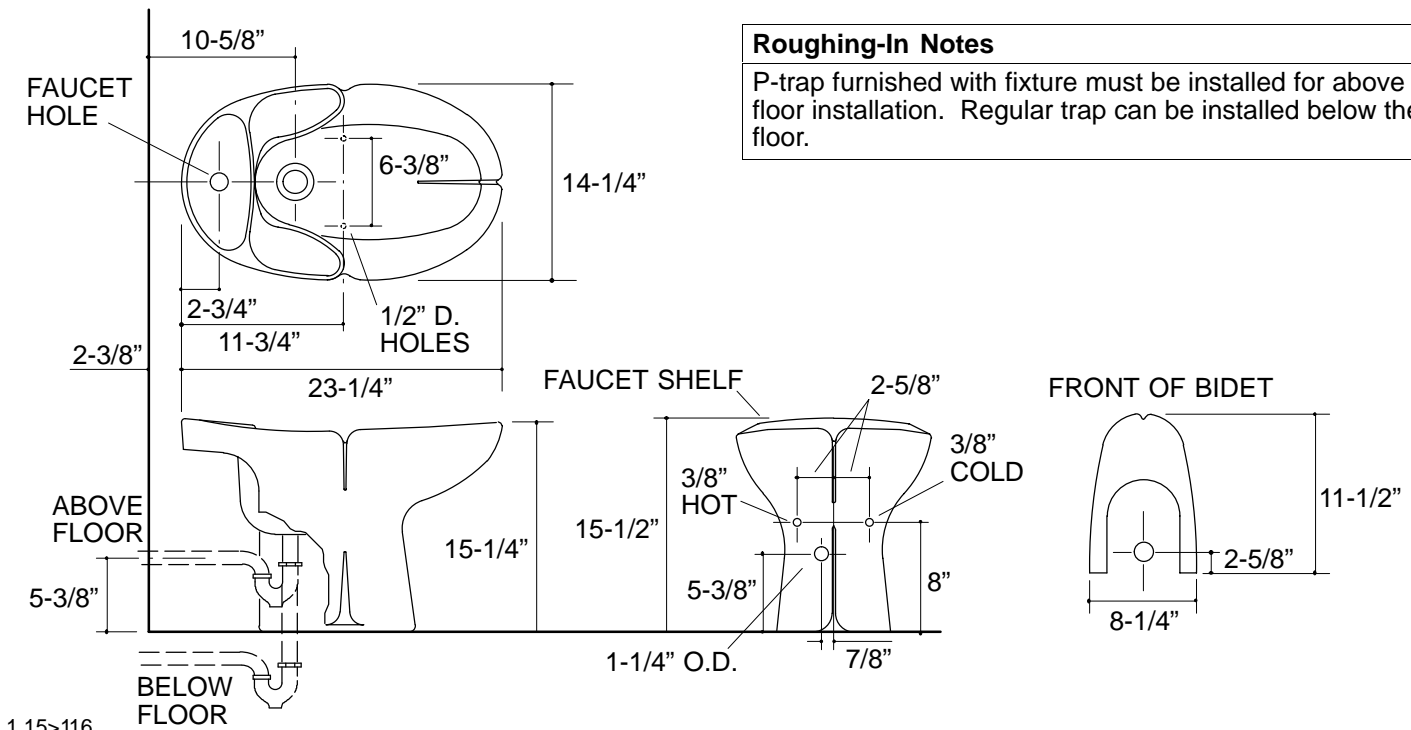

FEATURES

- Vitreous china
- Includes polished gold "P" trap
- Drilled for fixture-mounted single-hole over-the-rim bidet faucet
- For above or below the floor rough-in

CODES/STANDARDS APPLICABLE

Specified model meets or exceeds the following:

PRODUCT SPECIFICATION:

The bidet shall be made of vitreous china. Bidet shall be drilled for fixture-mounted single-hole over-the-rim bidet faucet. Bidet shall include polished gold "P" trap. Bidet shall be for above or below the floor rough-in. Bidet shall be Kohler Model K-4873-_____.

FLEUR

PRODUCT INFORMATION

Fixture:	
Configuration	Faucet deck
Outlet	1-3/4" D.
Faucet hole	1-3/8" D.
P-trap	1-1/4" O.D.
Included Components:	
Floor screws and bolt caps	500183
P-trap	500181

PRODUCT DIAGRAM