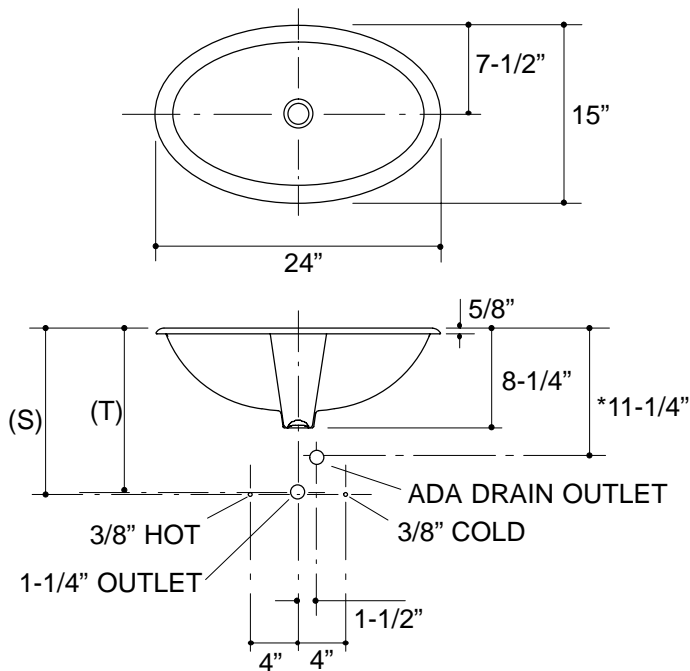

FEATURES

- 24" x 15"
- Vitreous china
- Self-rimming
- With overflow
- ADA compliant
- With sealant

CODES/STANDARDS APPLICABLE

Specified model meets or exceeds the following:

- ADA
- ASME/ANSI A112.19.2M
- CABO/ANSI A117.1
- IAPMO/UPC
- Canadian Standards Association (CSA)
- State of Massachusetts

PRODUCT SPECIFICATION:

The self-rimming countertop lavatory shall be 24" in length, and 15" in width. Lavatory shall be made of vitreous china. Lavatory shall have overflow. Lavatory shall be ADA compliant. Lavatory shall include sealant. Lavatory shall be Kohler Model K-2220-_____.

PRODUCT INFORMATION

ADA compliant.			
Fixture*:		basin area	water depth
Lavatory		21" x 12"	4-7/8"
Outlet	1-3/4" D.		
* Approximate measurements for comparison only.			
Included Components:			
Adhesive sealant		63034	
Adjustable linkage		40372	
Cutout template		110359	

Roughing-In Notes

*Based on K-8998 with 1" of tailpiece exposed.

(T) Pop-up drain 13-13/16".

(S) 14" (Based on 12" riser which may require cutting).

4-5/8" minimum faucet spout length needed to reach over rim into basin.