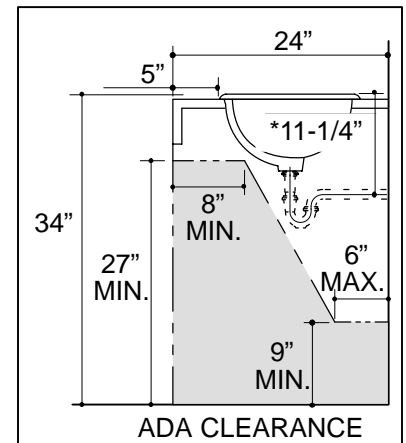

FEATURES

- 24" x 15"
- Vitreous china
- Self-rimming
- With overflow
- ADA compliant
- With sealant

CODES/STANDARDS APPLICABLE

Specified model meets or exceeds the following:

- ADA
- ASME/ANSI A112.19.2M
- CABO/ANSI A117.1
- IAPMO/UPC
- Canadian Standards Association (CSA)
- State of Massachusetts

PRODUCT SPECIFICATION:

The self-rimming countertop lavatory shall be 24" in length, and 15" in width. Lavatory shall be made of vitreous china. Lavatory shall have overflow. Lavatory shall be ADA compliant. Lavatory shall include sealant. Lavatory shall be Kohler Model K-2220-_____.

PRODUCT INFORMATION

ADA compliant.			
Fixture*:		basin area	water depth
Lavatory		21" x 12"	4-7/8"
Outlet	1-3/4" D.		
* Approximate measurements for comparison only.			
Included Components:			
Adhesive sealant		63034	
Adjustable linkage		40372	
Cutout template		110359	

Roughing-In Notes

*Based on K-8998 with 1" of tailpiece exposed.

(T) Pop-up drain 13-13/16".

(S) 14" (Based on 12" riser which may require cutting).

4-5/8" minimum faucet spout length needed to reach over rim into basin.