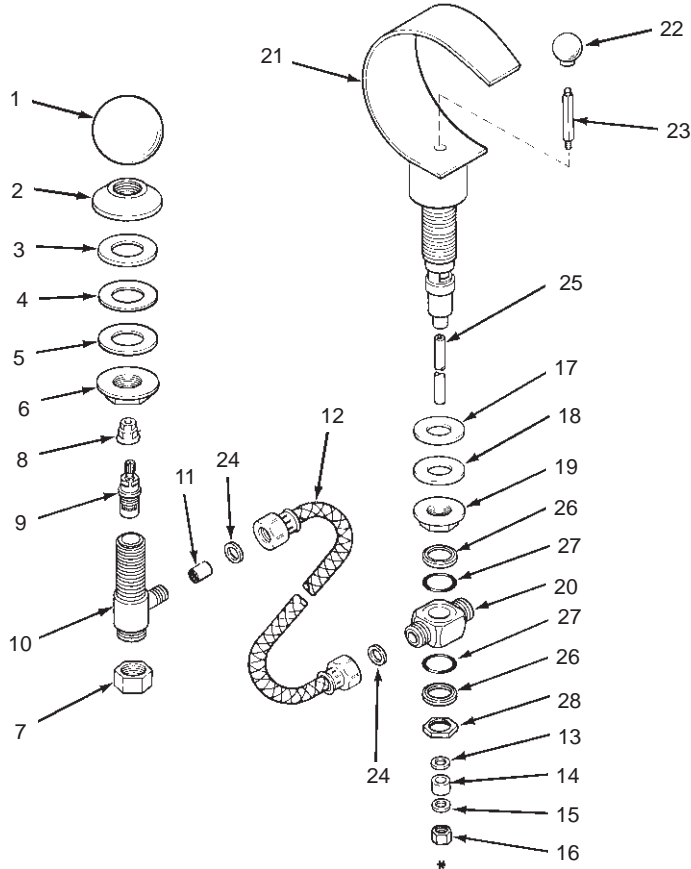

# KOHLER® SERVICE PARTS

## LAVATORY FITTINGS

**K-7914-A** CIRRUS SHEETFLOW LAVATORY FAUCET

ORDER BY KIT NUMBER OR PART NUMBER, NOT ITEM NUMBER OR KIT LETTER.

### Ordering Options

Item	Part No. or Kit
1	500409‡
2	500410‡
3	22481
4, 5, 6	A
7	32751
8	22325
9	30430
10	23175
11	B
12	C
13, 14, 15, 16	D
17, 18, 19	E
20	23135, H
21	30589‡
22, 23	F
24	G
25	22406
26	22233, H
27	23127, H
28	23139, H

### Kit Ordering Information

Kit	Kit Part No.	Kit Name	Kit Contents
A	23172	Valve Mounting Hardware	1 ea., Items 4, 5 and 6
B	22264	Flow Restrictor	2 ea., Item 11
C	23173	Hoses (w/Washers)	2 ea., Item 12; 4 ea., Item 24
D	30587	Lift Rod Hardware	1 ea., Items 13 thru 16
E	30588	Spout Mounting Hardware	1 ea., Items 17, 18 and 19
F	30590 ‡	Lift Rod	1 ea., Items 22 and 23
G	30499	Washers	4 ea., Item 24
H	30586	Cross Connection Kit	1 ea., Items 20 and 28; 2 ea., Items 26 and 27