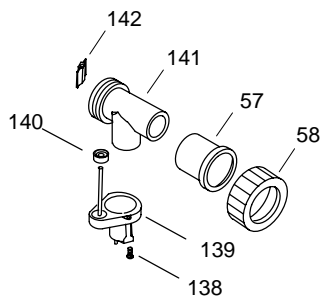

Variable Flow Valve Assy
73592