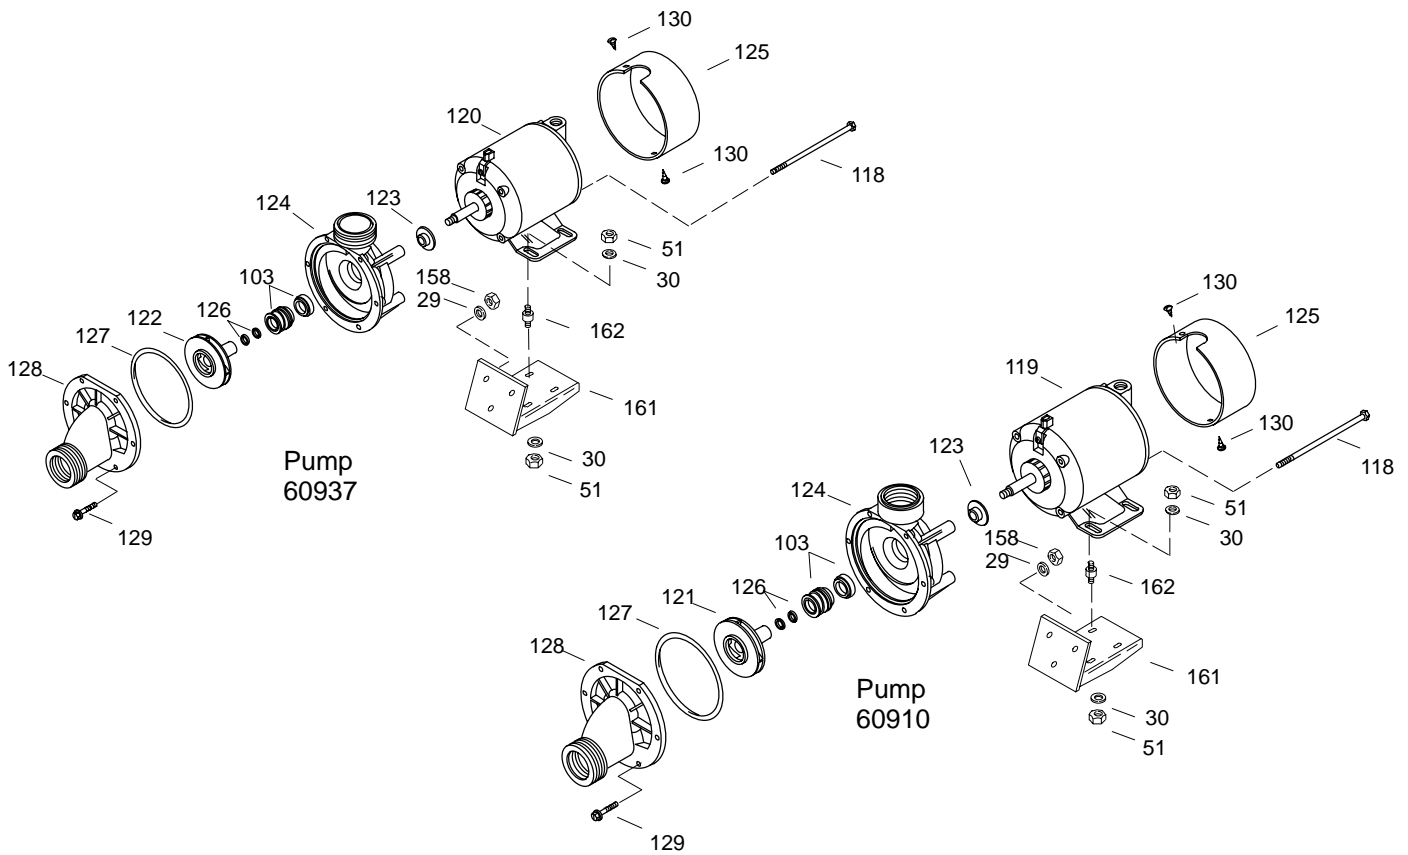

**Finish/color code must be specified when ordering.