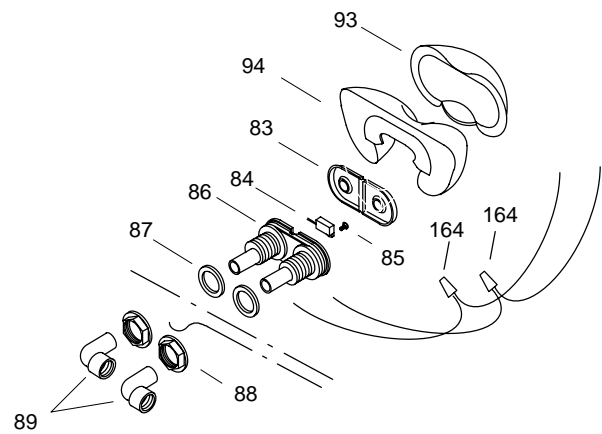

**Finish/color code must be specified when ordering.