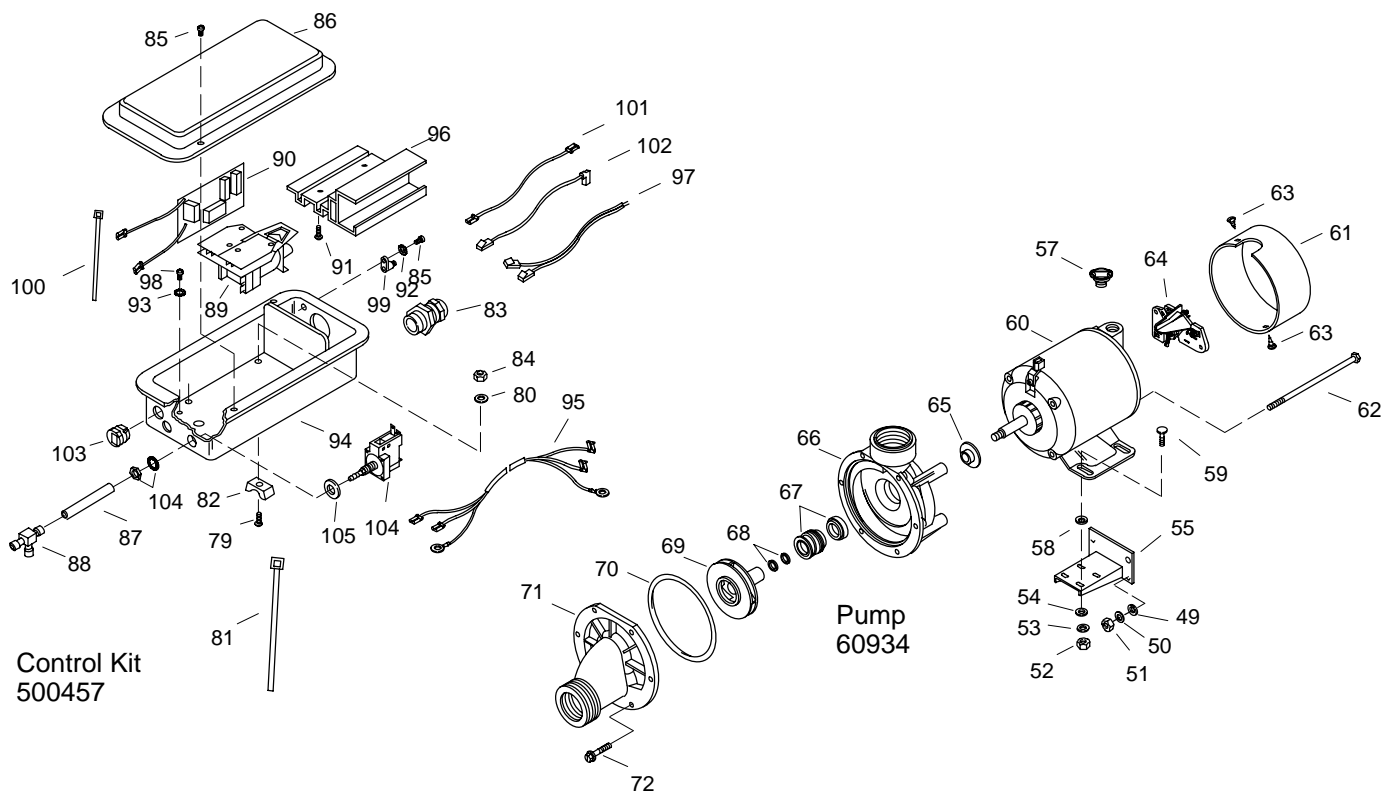

**Finish/color code must be specified when ordering.

SERVICE PARTS

ITEM	PART NO.	DESCRIPTION
1	60170	Nut
2	60169	Bolt
3	60655	Tee & Tube Assy
4	61972	Tube
5	65157	Finger Nut
6	64355	Timer Knob
7	63644	Wall Plate
8	64356	Timer
9	65156**	Switch Flange
10	90105**	Air Transmitter
11	69089**	Knob
12	60359**	Trim Cap
13	60581	Actuator Assembly
14	60591	Spring Grip
15	67429	Jet Flange
16	63466**	Directional Jet
17	65036	Flange
18	65355	Spacer
19	67999**	Cover
20	65054	Screw
21	65226**	Plug
22	91016**	Check Valve Service Kit
23	65157	Nut
24	90005	Elbow
25		Available in Service Kit Only
26	67665	Plug
27	67889	Housing
28	94821	O-Ring
29	60848	Connector (AA, AB, AC Model)
	93709	Connector (AD Model)
30	60979	Slip Nut (AA, AB, AC Model)
	60979-A	Slip Nut (AD Model)
31	60797	Tee
32		Available in Service Kit Only
33		Available in Service Kit Only
34	66265	Coupling (AA, AB, AC Model)
	61249	Coupling (AD Model)
35	66763	Elbow (AA, AB, AC Model)
	93685	Elbow (AD Model)
36	65885	Gasket
37	93000	Cord Assy
38	93003	Strain Relief
39	63263	Screw
40	91176	Timer Board
41	91541	Switch Assy
42	91177	Motor
43	90987	Pump Bracket
44	91150	Bolt
45	67111	Washer
46	67095	Washer
47	60125	Washer
48	64163	Screw
49	67111	Washer
50	60043	Washer
51	60044	Nut
52	67124	Nut
53	67123	Washer
54	67095	Washer
55	63068	Motor Support Bracket
56	90153	Locknut
57	68577	Cord Grip
58	65791	Washer
59	67109	Bolt
60	60973	Motor
61	74823	End Cap
62	74824	Bolt
63	62726	Screw
64	500245	Switch Kit
65	60972	Slinger
66	60927	Volute Assy
67	60985	Shaft Seal
68	60912	Shim Kit
69	60928	Impeller
70	60981	O-Ring
71	60926	Cover

SERVICE PARTS

ITEM	PART NO.	DESCRIPTION
72	60982	Screw
73	73525	Motor
74	73529	Impeller
75	73558	O-Ring
76	73552	Cover
77	73559	Nut
78	73508-B	Base
79	62959	Screw
80	64212	Washer
81	65328	Strap
82	65329	Bracket, Strap
83	68577	Cord Grip
84	90153	Locknut
85	60320	Screw
86	60340	Box Cover
87	60649	Tube
88	60654	Breather Tee
89	60755	Impulse Relay
90	60757	P.C.B. Assy
91	60759	Screw
92	61776	Washer
93	64214	Washer
94	65160	Enclosure Assy
95	65468	Pump Cord Assy
96	65836	Extrusion
97	65845	Wire Lead Assy
98	66424	Screw
99	67065	Ground Lug
100	67285	Cable Tie
101	68137	Wire Lead Assy
102	68138	Wire Lead Assy
103	68572	Bushing
104	91272	Air Pressure Switch
105	91355	Washer
106	60979	Slip Nut
107	60848	Connector
108	60561	Reducer
109	61536	Elbow
110	73518	Plug (AD Model)
111	69837	Trim Bead
112	60169	Screw
113	90023	Bumper
114	41927	Washer
115	60170	Nut
116	63438	Screw
117	90024	Bracket/Insert Assy
118	68784	Bracket
119	69911	Rivet

**Finish/color code must be specified when ordering.