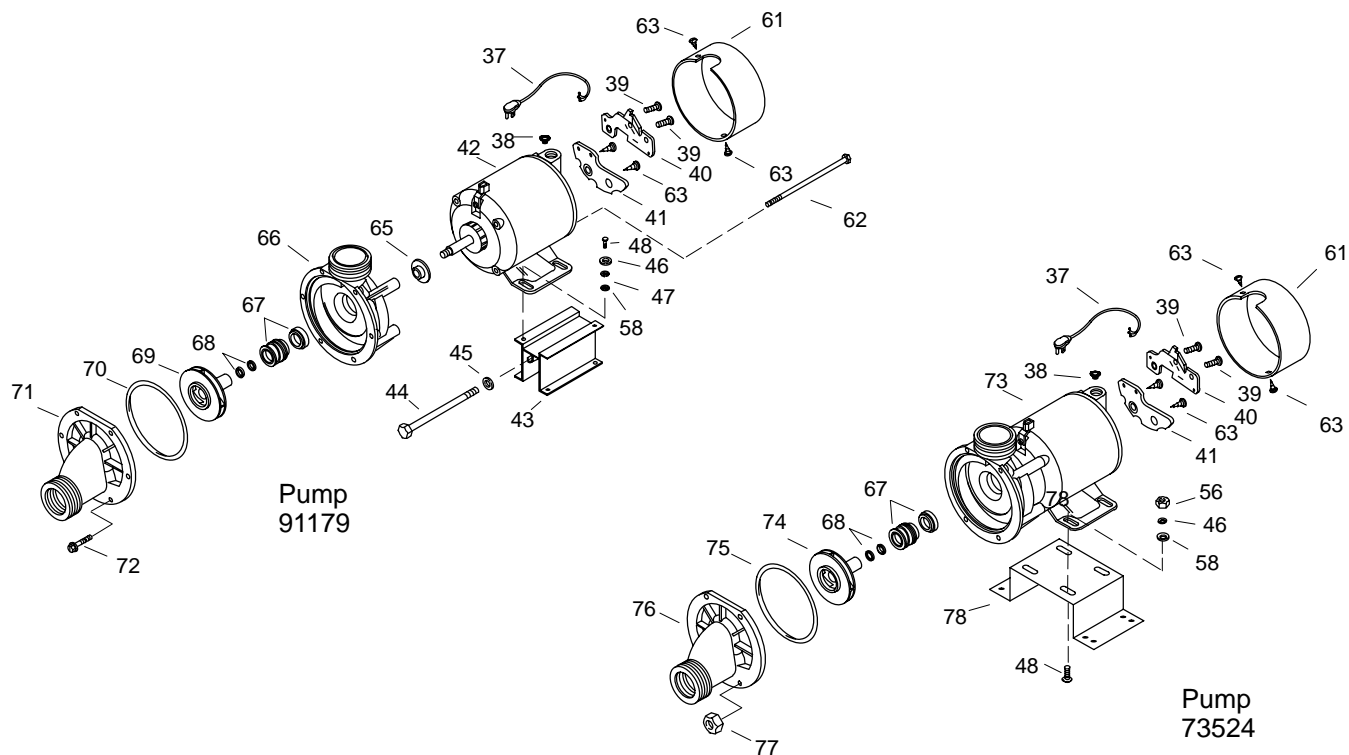

**Finish/color code must be specified when ordering.

SERVICE PARTS

ITEM	PART NO.	DESCRIPTION
1	60170	Nut
2	60169	Bolt
3	60655	Tee & Tube Assy
4	61972	Tube
5	65157	Finger Nut
6	64355	Timer Knob
7	63644	Wall Plate
8	64356	Timer
9	65156**	Switch Flange
10	90105**	Air Transmitter
11	69089**	Knob
12	60359**	Trim Cap
13	60581	Actuator Assembly
14	60591	Spring Grip
15	67429	Jet Flange
16	63466**	Directional Jet
17	65036	Flange
18	65355	Spacer
19	67999**	Cover
20	65054	Screw
21	65226**	Plug
22	91016**	Check Valve Service Kit
23	65157	Nut
24	90005	Elbow
25		Available in Service Kit Only
26	67665	Plug
27	67889	Housing
28	94821	O-Ring
29	60848	Connector (AA, AB, AC Model)
	93709	Connector (AD Model)
30	60979	Slip Nut (AA, AB, AC Model)
	60979-A	Slip Nut (AD Model)
31	60797	Tee
32		Available in Service Kit Only
33		Available in Service Kit Only
34	66265	Coupling (AA, AB, AC Model)
	61249	Coupling (AD Model)
35	66763	Elbow (AA, AB, AC Model)
	93685	Elbow (AD Model)
36	65885	Gasket
37	93000	Cord Assy
38	93003	Strain Relief
39	63263	Screw
40	91176	Timer Board
41	91541	Switch Assy
42	91177	Motor
43	90987	Pump Bracket
44	91150	Bolt
45	67111	Washer
46	67095	Washer
47	60125	Washer
48	64163	Screw
49	67111	Washer
50	60043	Washer
51	60044	Nut
52	67124	Nut
53	67123	Washer
54	67095	Washer
55	63068	Motor Support Bracket
56	90153	Locknut
57	68577	Cord Grip
58	65791	Washer
59	67109	Bolt
60	60973	Motor
61	74823	End Cap
62	74824	Bolt
63	62726	Screw
64	500245	Switch Kit
65	60972	Slinger
66	60927	Volute Assy
67	60985	Shaft Seal
68	60912	Shim Kit
69	60928	Impeller
70	60981	O-Ring
71	60926	Cover

SERVICE PARTS

ITEM	PART NO.	DESCRIPTION
72	60982	Screw
73	73525	Motor
74	73529	Impeller
75	73558	O-Ring
76	73552	Cover
77	73559	Nut
78	73508-B	Base
79	62959	Screw
80	64212	Washer
81	65328	Strap
82	65329	Bracket, Strap
83	68577	Cord Grip
84	90153	Locknut
85	60320	Screw
86	60340	Box Cover
87	60649	Tube
88	60654	Breather Tee
89	60755	Impulse Relay
90	60757	P.C.B. Assy
91	60759	Screw
92	61776	Washer
93	64214	Washer
94	65160	Enclosure Assy
95	65468	Pump Cord Assy
96	65836	Extrusion
97	65845	Wire Lead Assy
98	66424	Screw
99	67065	Ground Lug
100	67285	Cable Tie
101	68137	Wire Lead Assy
102	68138	Wire Lead Assy
103	68572	Bushing
104	91272	Air Pressure Switch
105	91355	Washer
106	60979	Slip Nut
107	60848	Connector
108	60561	Reducer
109	61536	Elbow
110	73518	Plug (AD Model)
111	69837	Trim Bead
112	60169	Screw
113	90023	Bumper
114	41927	Washer
115	60170	Nut
116	63438	Screw
117	90024	Bracket/Insert Assy
118	68784	Bracket
119	69911	Rivet

**Finish/color code must be specified when ordering.