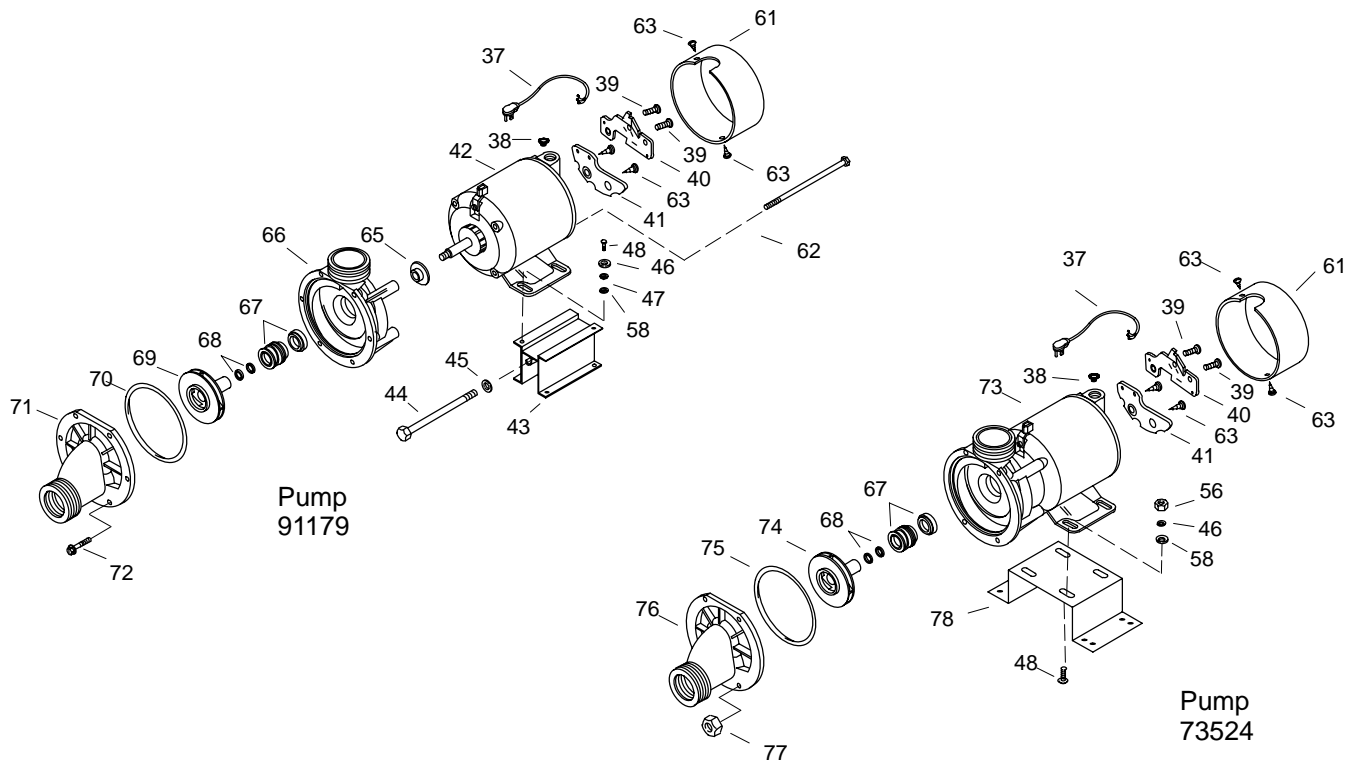

KOHLER® SERVICE PARTS

HOURGLASS™ WHIRLPOOLS

**Finish/color code must be specified when ordering.

SERVICE PARTS

ITEM	PART NO.	DESCRIPTION
1	60170	Nut
2	60169	Bolt
3	60655	Tee & Tube Assy
4	61972	Tube
5	65157	Finger Nut
6	64355	Timer Knob
7	63644	Wall Plate
8	64356	Timer
9	65156**	Switch Flange
10	90105**	Air Transmitter
11	69089**	Knob
12	60359**	Trim Cap
13	60581	Actuator Assembly
14	60591	Spring Grip
15	67429	Jet Flange
16	63466**	Directional Jet
17	65036	Flange
18	65355	Spacer
19	67999**	Cover
20	65054	Screw
21	65226**	Plug
22	91016**	Check Valve Service Kit
23	65157	Nut
24	90005	Elbow
25		Available in Service Kit Only
26	67665	Plug
27	67889	Housing
28	94821	O-Ring
29	60848	Connector (AA, AB, AC Model)
	93709	Connector (AD Model)
30	60979	Slip Nut (AA, AB, AC Model)
	60979-A	Slip Nut (AD Model)
31	60797	Tee
32		Available in Service Kit Only
33		Available in Service Kit Only
34	66265	Coupling (AA, AB, AC Model)
	61249	Coupling (AD Model)
35	66763	Elbow (AA, AB, AC Model)
	93685	Elbow (AD Model)
36	65885	Gasket
37	93000	Cord Assy
38	93003	Strain Relief
39	63263	Screw
40	91176	Timer Board
41	91541	Switch Assy
42	91177	Motor
43	90988	Pump Bracket
44	91150	Bolt
45	67111	Washer
46	67095	Washer
47	60125	Washer
48	64163	Screw
49	67111	Washer
50	60043	Washer
51	60044	Nut
52	67124	Nut
53	67123	Washer
54	67095	Washer
55	63068	Motor Support Bracket
56	90153	Locknut
57	68577	Cord Grip
58	65791	Washer
59	67109	Bolt
60	60973	Motor
61	74823	End Cap
62	74824	Bolt
63	62726	Screw
64	500245	Switch Kit
65	60972	Slinger
66	60927	Volute Assy
67	60985	Shaft Seal
68	60912	Shim Kit
69	60928	Impeller
70	60981	O-Ring
71	60926	Cover

SERVICE PARTS

ITEM	PART NO.	DESCRIPTION
72	60982	Screw
73	73525	Motor
74	73529	Impeller
75	73558	O-Ring
76	73552	Cover
77	73559	Nut
78	73508-C	Base
79	62959	Screw
80	64212	Washer
81	65328	Strap
82	65329	Bracket, Strap
83	68577	Cord Grip
84	90153	Locknut
85	60320	Screw
86	60340	Box Cover
87	60649	Tube
88	60654	Breather Tee
89	60755	Impulse Relay
90	60757	P.C.B. Assy
91	60759	Screw
92	61776	Washer
93	64214	Washer
94	65160	Enclosure Assy
95	65468	Pump Cord Assy
96	65836	Extrusion
97	65845	Wire Lead Assy
98	66424	Screw
99	67065	Ground Lug
100	67285	Cable Tie
101	68137	Wire Lead Assy
102	68138	Wire Lead Assy
103	68572	Bushing
104	91272	Air Pressure Switch
105	91355	Washer
106	60979	Slip Nut
107	60848	Connector
108	73518	Plug (AD Model)
109	60711	Trim Bead (K-1515)
110	67611	Extrusion

SERVICE KITS

PART NO.	ITEM	QTY.	DESCRIPTION
93838			1" Tube Kit
	25	1 ea.	Tube
		2 ea.	Coupling
94889			1 1/4" Suction Tube Kit (AA, AB, AC Model)
	32	1 ea.	Tube
		1 ea.	Elbow
94890			1 1/2" Suction Tube Kit (AD Model)
	32	1 ea.	Tube
		1 ea.	Elbow
93838			1 1/4" Tube Kit (AA, AB, AC Model)
	33	1 ea.	Tube
		2 ea.	Coupling
93839			1 1/2" Tube Kit (AD Model)
	33	1 ea.	Tube
		2 ea.	Coupling
60934			Pump
	39	2 ea.	Screw
	60	1 ea.	Motor
	61	1 ea.	Cover
	62	1 ea.	Bolt
	63	5 ea.	Screw
	64	1 ea.	Switch Kit
	65	1 ea.	Slinger
	66	1 ea.	Volute Assy
	67	1 ea.	Shaft Seal
	68	1 ea.	Shim
	69	1 ea.	Impeller
	70	1 ea.	O-Ring
	71	1 ea.	Cover
	72	6 es.	Screw

**Finish/color code must be specified when ordering.