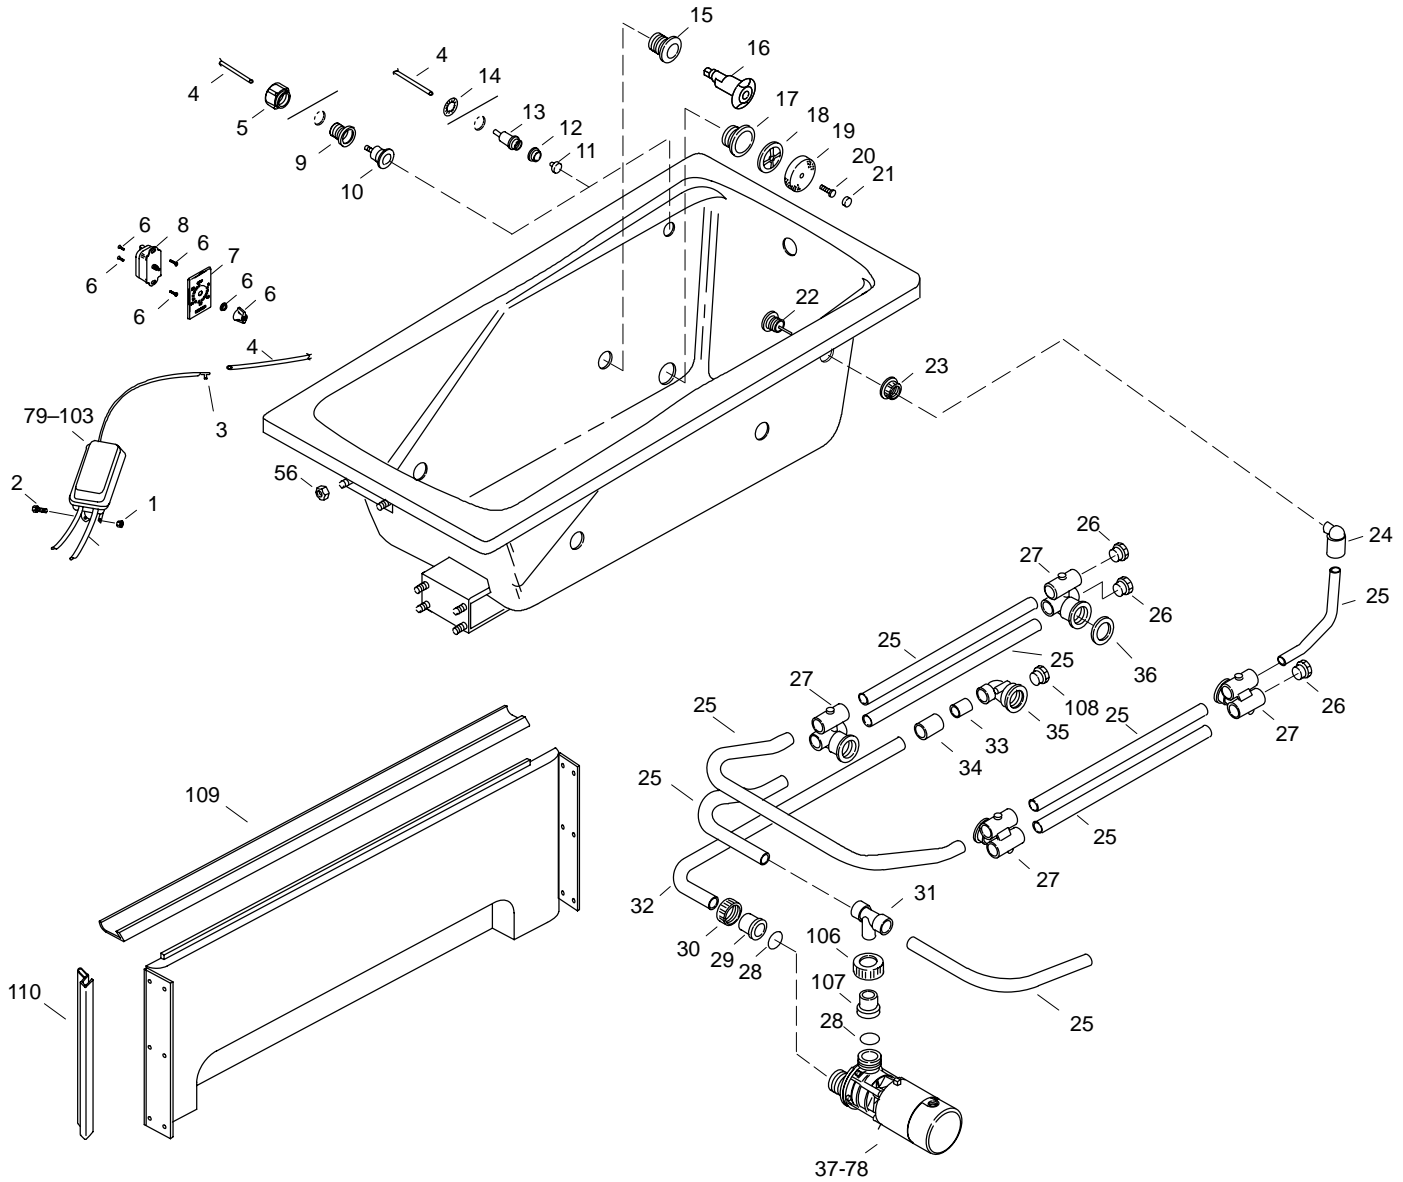

**Finish/color code must be specified when ordering.