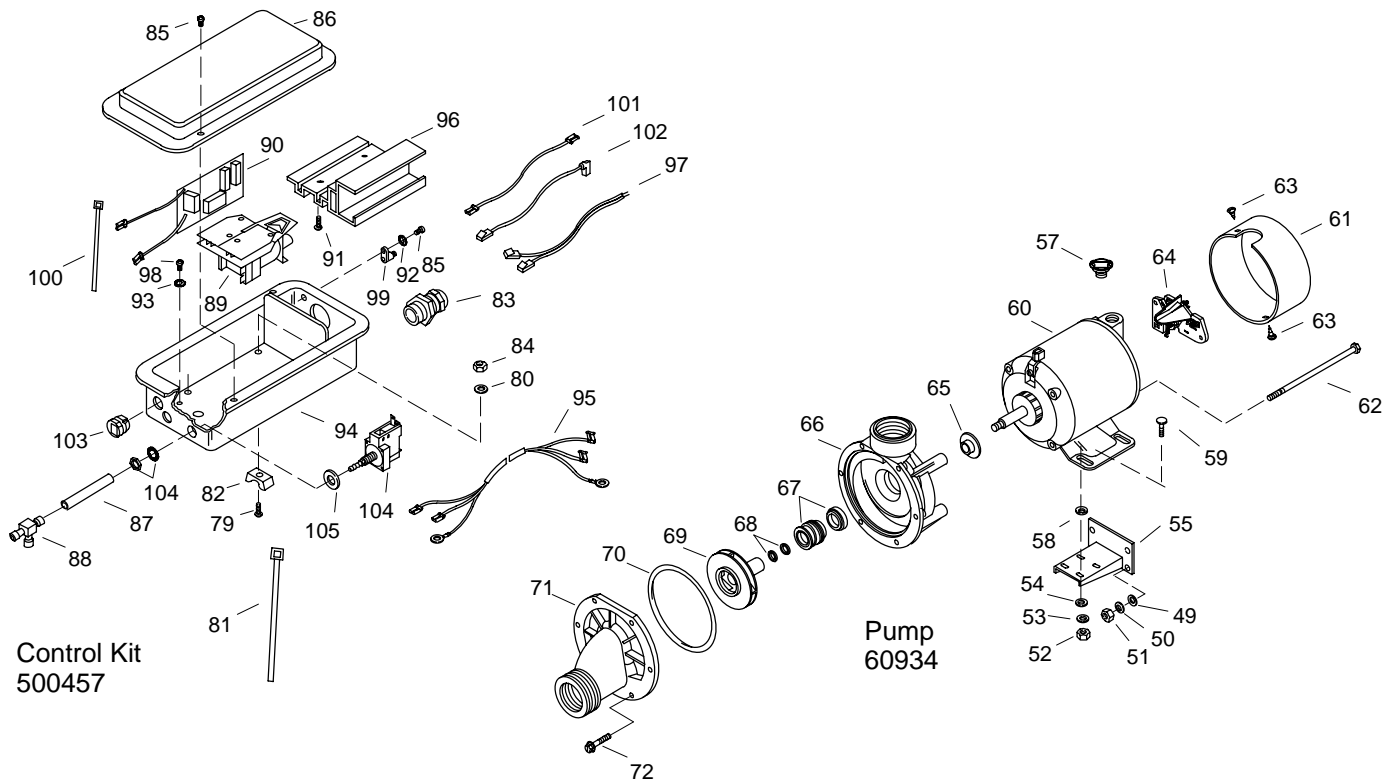

KOHLER® SERVICE PARTS

HOURGLASS™ WHIRLPOOLS

**Finish/color code must be specified when ordering.

SERVICE PARTS

ITEM	PART NO.	DESCRIPTION
1	60170	Nut
2	60169	Bolt
3	60655	Tee & Tube Assy
4	61972	Tube
5	65157	Finger Nut
6	64355	Timer Knob
7	63644	Wall Plate
8	64356	Timer
9	65156**	Switch Flange
10	90105**	Air Transmitter
11	69089**	Knob
12	60359**	Trim Cap
13	60581	Actuator Assembly
14	60591	Spring Grip
15	67429	Jet Flange
16	63466**	Directional Jet
17	65036	Flange
18	65355	Spacer
19	67999**	Cover
20	65054	Screw
21	65226**	Plug
22	91016**	Check Valve Service Kit
23	65157	Nut
24	90005	Elbow
25		Available in Service Kit Only
26	67665	Plug
27	67889	Housing
28	94821	O-Ring
29	60848	Connector (AA, AB, AC Model)
	93709	Connector (AD Model)
30	60979	Slip Nut (AA, AB, AC Model)
	60979-A	Slip Nut (AD Model)
31	60797	Tee
32		Available in Service Kit Only
33		Available in Service Kit Only
34	66265	Coupling (AA, AB, AC Model)
	61249	Coupling (AD Model)
35	66763	Elbow (AA, AB, AC Model)
	93685	Elbow (AD Model)
36	65885	Gasket
37	93000	Cord Assy
38	93003	Strain Relief
39	63263	Screw
40	91176	Timer Board
41	91541	Switch Assy
42	91177	Motor
43	90988	Pump Bracket
44	91150	Bolt
45	67111	Washer
46	67095	Washer
47	60125	Washer
48	64163	Screw
49	67111	Washer
50	60043	Washer
51	60044	Nut
52	67124	Nut
53	67123	Washer
54	67095	Washer
55	63068	Motor Support Bracket
56	90153	Locknut
57	68577	Cord Grip
58	65791	Washer
59	67109	Bolt
60	60973	Motor
61	74823	End Cap
62	74824	Bolt
63	62726	Screw
64	500245	Switch Kit
65	60972	Slinger
66	60927	Volute Assy
67	60985	Shaft Seal
68	60912	Shim Kit
69	60928	Impeller
70	60981	O-Ring
71	60926	Cover

SERVICE PARTS

ITEM	PART NO.	DESCRIPTION
72	60982	Screw
73	73525	Motor
74	73529	Impeller
75	73558	O-Ring
76	73552	Cover
77	73559	Nut
78	73508-C	Base
79	62959	Screw
80	64212	Washer
81	65328	Strap
82	65329	Bracket, Strap
83	68577	Cord Grip
84	90153	Locknut
85	60320	Screw
86	60340	Box Cover
87	60649	Tube
88	60654	Breather Tee
89	60755	Impulse Relay
90	60757	P.C.B. Assy
91	60759	Screw
92	61776	Washer
93	64214	Washer
94	65160	Enclosure Assy
95	65468	Pump Cord Assy
96	65836	Extrusion
97	65845	Wire Lead Assy
98	66424	Screw
99	67065	Ground Lug
100	67285	Cable Tie
101	68137	Wire Lead Assy
102	68138	Wire Lead Assy
103	68572	Bushing
104	91272	Air Pressure Switch
105	91355	Washer
106	60979	Slip Nut
107	60848	Connector
108	73518	Plug (AD Model)
109	60711	Trim Bead (K-1515)
110	67611	Extrusion

SERVICE KITS

PART NO.	ITEM	QTY.	DESCRIPTION
93838			1" Tube Kit
	25	1 ea.	Tube
		2 ea.	Coupling
94889			1 1/4" Suction Tube Kit (AA, AB, AC Model)
	32	1 ea.	Tube
		1 ea.	Elbow
94890			1 1/2" Suction Tube Kit (AD Model)
	32	1 ea.	Tube
		1 ea.	Elbow
93838			1 1/4" Tube Kit (AA, AB, AC Model)
	33	1 ea.	Tube
		2 ea.	Coupling
93839			1 1/2" Tube Kit (AD Model)
	33	1 ea.	Tube
		2 ea.	Coupling
60934			Pump
	39	2 ea.	Screw
	60	1 ea.	Motor
	61	1 ea.	Cover
	62	1 ea.	Bolt
	63	5 ea.	Screw
	64	1 ea.	Switch Kit
	65	1 ea.	Slinger
	66	1 ea.	Volute Assy
	67	1 ea.	Shaft Seal
	68	1 ea.	Shim
	69	1 ea.	Impeller
	70	1 ea.	O-Ring
	71	1 ea.	Cover
	72	6 es.	Screw

**Finish/color code must be specified when ordering.