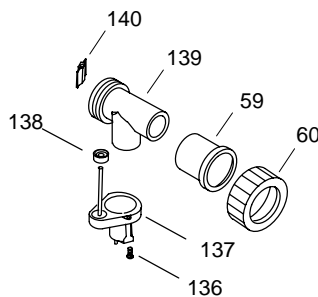

Variable Flow Valve Assy
73592

**Finish/color code must be specified when ordering.