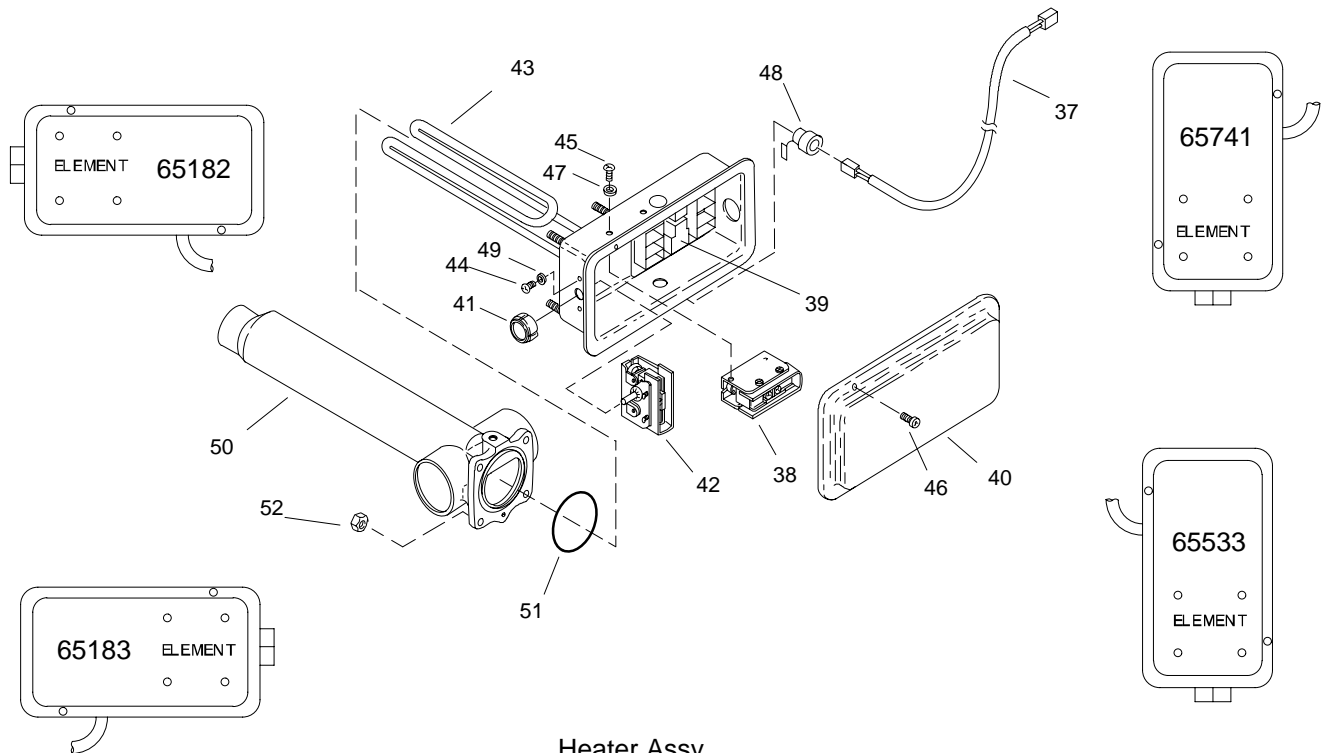

Shut-Off Valve Assy
94275

Heater Assy

**Finish/color code must be specified when ordering.