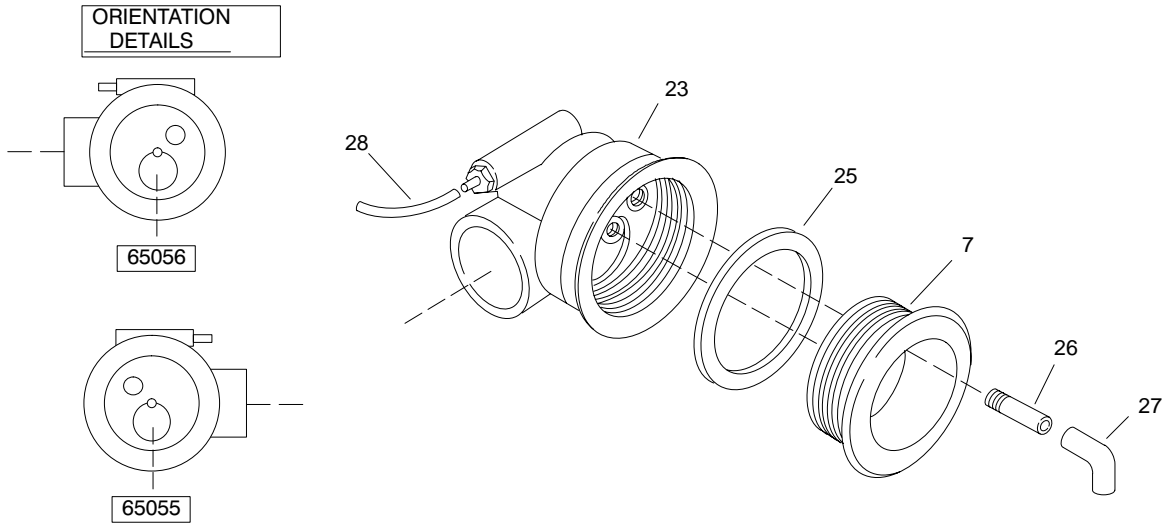

500460
Control Assy

94260-AA
Control Assy

Suction Assy for Pump 60910