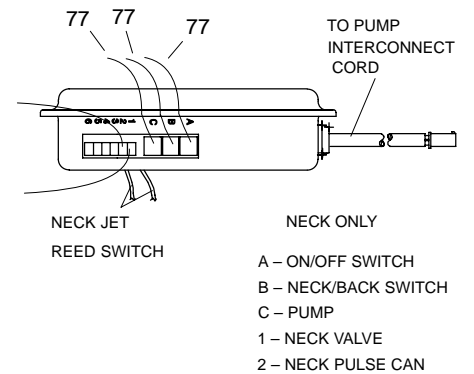

Auxiliary Control Diagram

**Finish/color code must be specified when ordering.