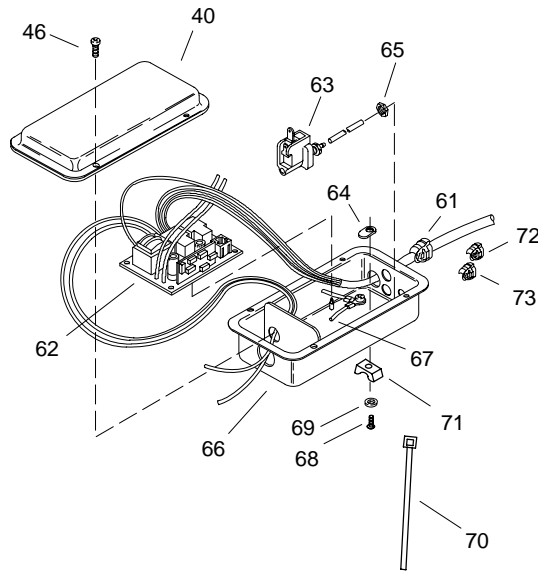

**Finish/color code must be specified when ordering.