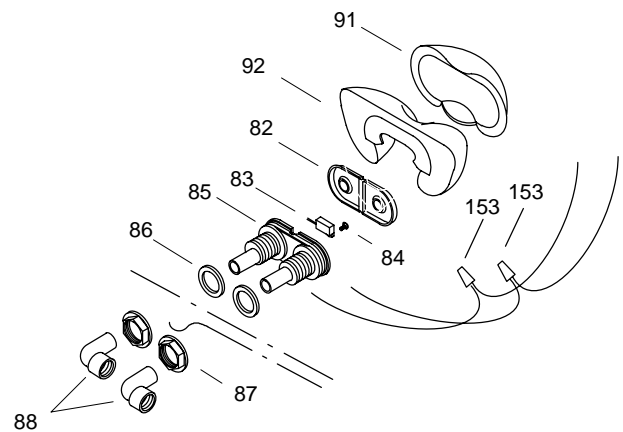

Variable Flow Valve Assy
73592

**Finish/color code must be specified when ordering.