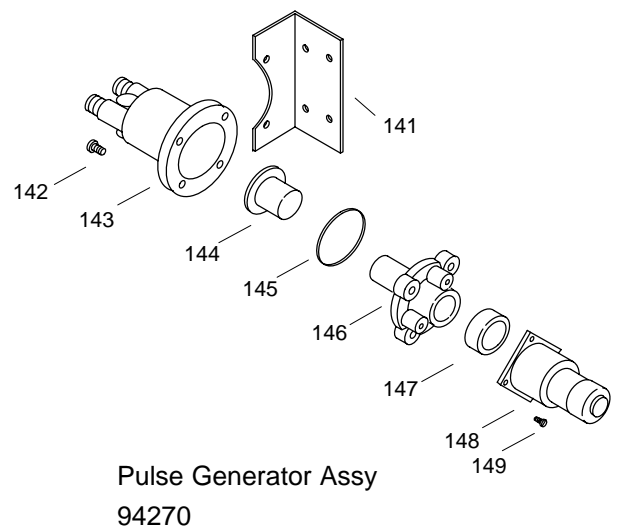

Heater Assy

****Finish/color code must be specified when ordering.**

Shut-Off Valve Assy
94275

Variable Flow Valve Assy
73592

****Finish/color code must be specified when ordering.**

SERVICE PARTS

ITEM	PART NO.	DESCRIPTION
1	61972	Tube
2	65157	Finger Nut
3	65156**	Flange (AA/AB/AC/H-AA/AB/AC Model)
	73513	Flange (N/H1-AA Model)
4	67429	Jet Flange
5	67594	O-Ring
6	65205**	Trim Ring (Colors)
	65206**	Trim Ring (Metals)
7	65036	Flange
8	65355	Spacer
9	67999**	Cover, Plastic
	60561**	Cover, Metal
10	65054**	Screw
11	65226**	Plug
12	91017	Check Valve
13		Available in Service Kit Only
14	67665	Plug
15	67889	Housing
16	94821	O-Ring
17	60848	Connector (AA/AB/AC Model)
	60845	Connector (H-AA/AB/AC Model)
	93709	Connector (N/H1-AA Model)
18	60979	Slip Nut (AA/AB/AC/H-AA/AB/AC Model)
	60979-A	Slip Nut (N/H1-AA Model)
19	60797	Tee
20		Available in Service Kit Only
21		Available in Service Kit Only
22	66265	Coupling (AA/AB/AC/H-AA/AB/AC Model)
	61249	Coupling (N/H1-AA Model)
23	65056	Elbow (AA/AB/AC/H-AA/AB/AC Model)
	93685	Elbow (N/H1-AA Model)
24	65885	Gasket
25	65886	Gasket
26	65069	Tube
27	65122	Elbow
28	61072	Tube
29	90988	Pump Bracket
30	91150	Bolt
31	67111	Washer
32	67095	Washer
33	60125	Washer
34	67124	Nut
35	67123	Washer
36	65293	Motor Support Bracket
37	68686	Cord
38	68705	Switch
39	65198	Circuit Board
40	60340	Cover
41	65186	Knob, Thermostat
42	60540	Thermostat
43	65194	Heater Flange
44	69079	Screw
45	63563	Screw
46	60320	Screw
47	64468	Washer
48	67264	Strain Relief Bushing
49	64463	Washer
50	65196	Heater Tube
51	65197	O-Ring
52	90153	Nut
53	61563	Tee
54	93538	Neck Switch
55	60559	Elbow (AA/AB/AC Model)
	61213	Elbow (N/H1-AA Model)
56	73518	Plug
57	65331	Band Seal
58	60561	Reducer
59	60979	Slip Nut
60	60848	Connector
61	69589	Bushing
62	66537	Circuit Board
63	91239	Air Switch
64	67065	Lug
65	91355	Washer
66	65160	Enclosure