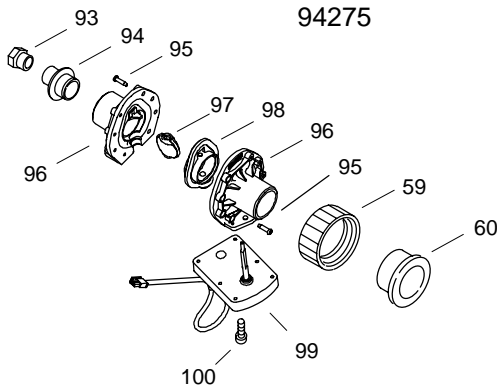

Variable Flow Valve Assy
73592

**Finish/color code must be specified when ordering.