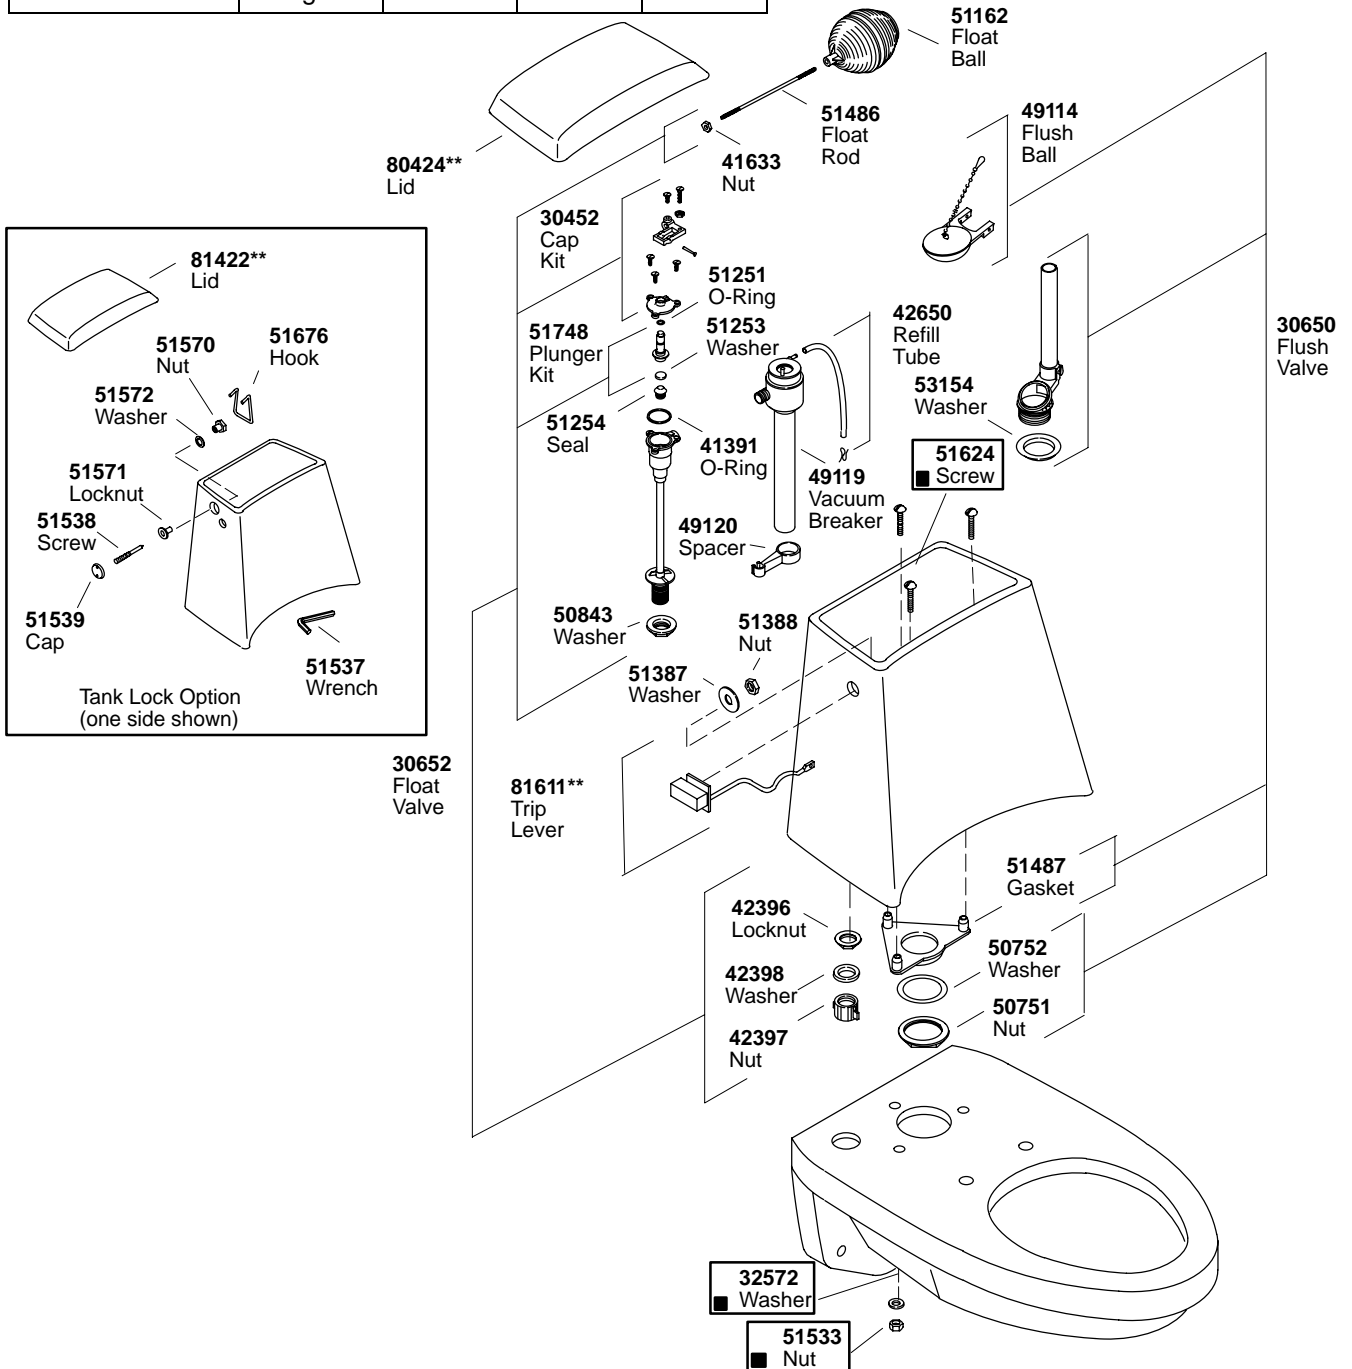

K#	Bowl	Insulated	Tank Locks	Bed Pan Lugs
K-3441-**-AA	Elongated			
K-3441-C**-AA	Elongated			
K-3441-T**-AA	Elongated		X	
K-3441-U**-AA	Elongated	X		
K-3441-L**-AA	Elongated			X
K-3441-CT**-AA	Elongated		X	
K-3441-CU**-AA	Elongated	X		
K-3441-UT**-AA	Elongated	X	X	

30419 Hardware Kit Consists of:
51624 (3 ea.), **32572** (3 ea.), **51533** (3ea.)

**Finish/color code must be specified when ordering.