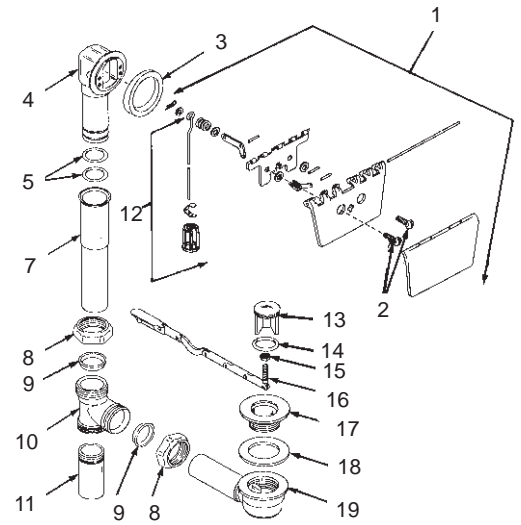

KOHLER[®] SERVICE PARTS

BATH AND SHOWER FITTINGS

K-7169
K-7170

REPARTEE CONTOUR DRAIN
TEA FOR TWO CONTOUR DRAIN

K-7169-AF CONTOURED POP-UP DRAIN AND OVERFLOW

ORDER BY KIT NUMBER OR PART NUMBER, NOT ITEM NUMBER OR KIT LETTER.

Ordering Options

Item	Part No. or Kit
1	52758‡
2	21635
3	30929
4	A or B or C
5	D
6	31024
7	52703
8	28504
9	29636
10	21157
11	28522
12	E or F, G
13, 14	H
15, 16	I
17	21166‡
18	21163
19	21664

Kit Ordering Information