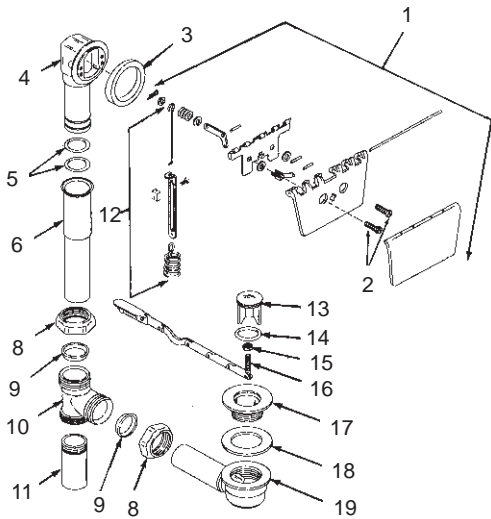

KOHLER[®] SERVICE PARTS

BATH AND SHOWER FITTINGS

K-7169
K-7170

REPARTEE CONTOUR DRAIN
TEA FOR TWO CONTOUR DRAIN

K-7169-AF CONTOURED POP-UP DRAIN AND OVERFLOW

ORDER BY KIT NUMBER OR PART NUMBER, NOT ITEM NUMBER OR KIT LETTER.

Ordering Options

Item	Part No. or Kit
1	52758‡
2	21635
3	30929
4	A or B or C
5	D
6	31024
7	52703
8	28504
9	29636
10	21157
11	28522
12	E or F, G
13, 14	H
15, 16	I
17	21166‡
18	21163
19	21664

Kit Ordering Information

Kit	Kit Part No.	Kit Name
A	30987	Overflow Ell (For K-7170)
B	30986	Overflow Ell (For K-7169)
C	52757	Overflow Ell (For K-7169-AF)
D	21496	O-Ring Kit
E	21455	Lift Rod Kit (For K-7169)
F	21456	Lift Rod Kit (For K-7170)
G	52755	Lift Rod Kit (For K-7169, K-7170, K-7169-AF)
H	21318‡	Stopper Kit
I	30972	Toggle Kit

Kit Contents

1 ea., Item 4
1 ea., Item 4
1 ea., Item 4
2 ea., Item 5
1 ea., Item 12
1 ea., Item 12
1 ea., Item 12
1 ea., Items 13 and 14
1 ea., Items 15 and 16

KITS MAY INCLUDE EXTRA PARTS

NOTES:

LEGEND:

‡ Specify Finish.