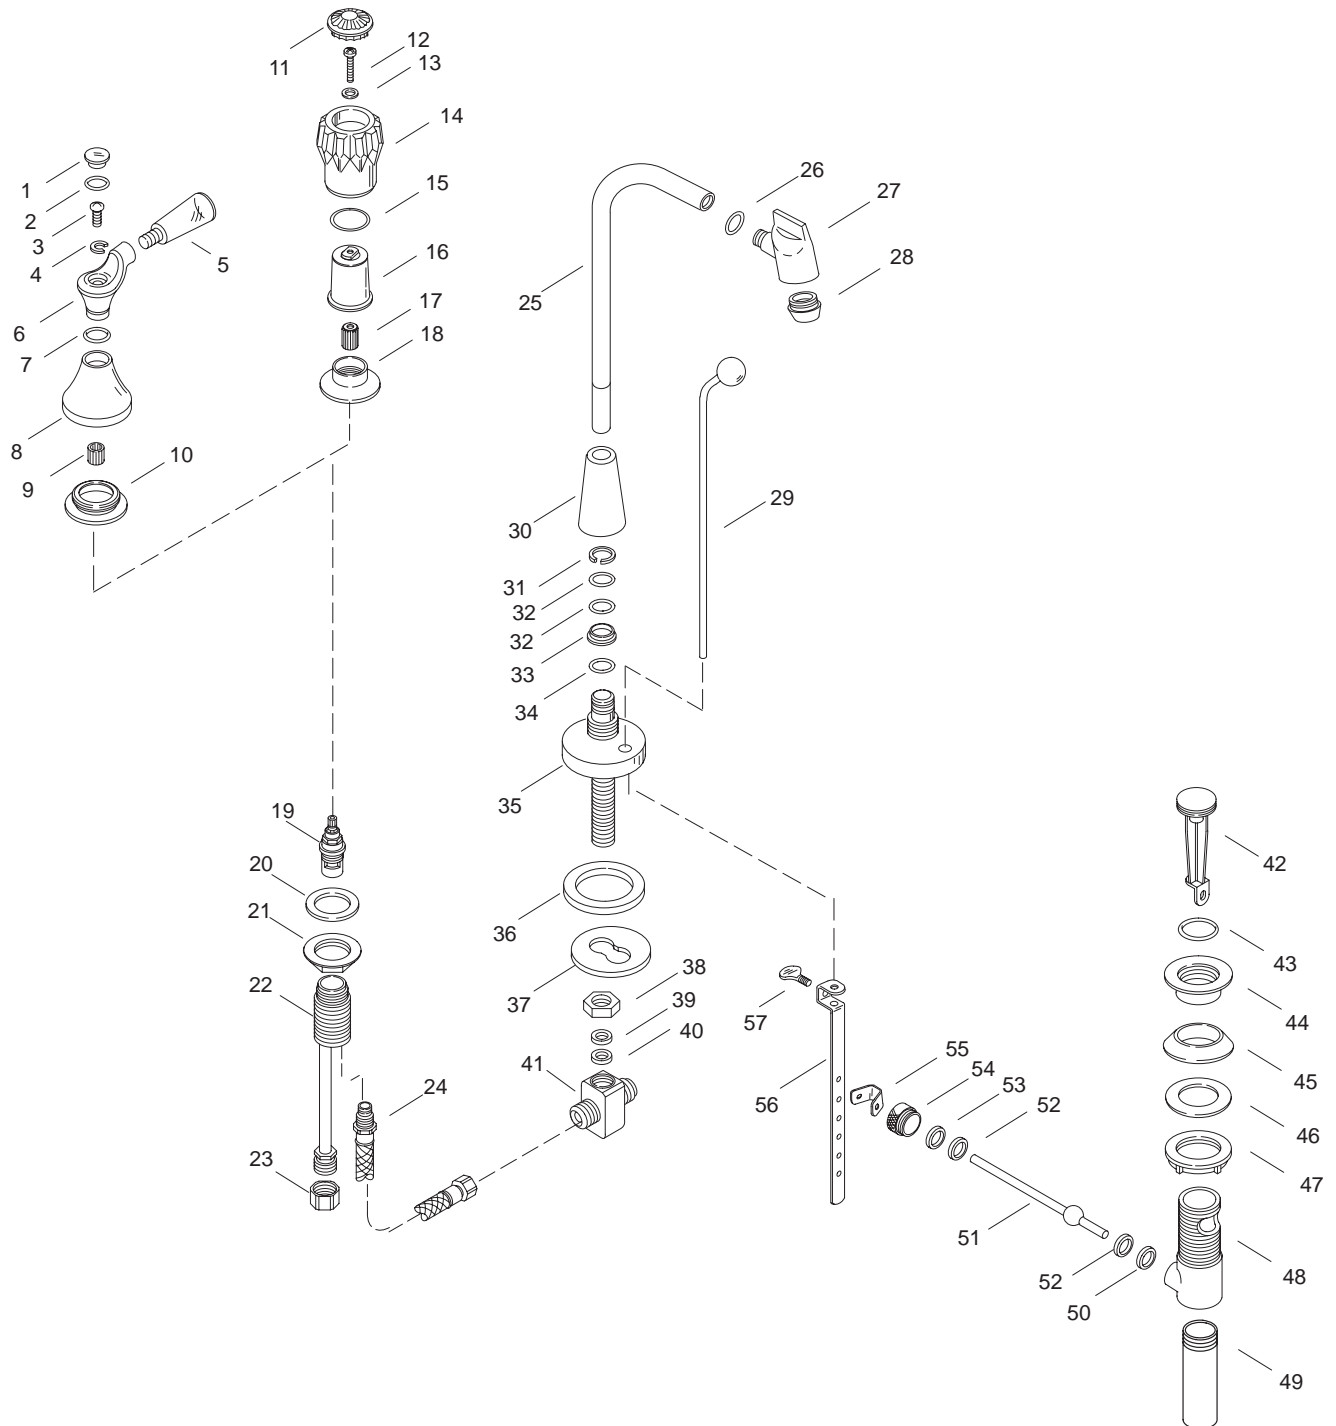

KOHLER® SERVICE PARTS

FLAIR™ LAVATORY FAUCET

K#	Handles
K-7433-7A-**-AA/BA/CA	Acrylic
K-7433-8A-**-AA/BA/CA	Lever
K-6244-4-**-AA	Lever
K-6244-7-**-AA	Acrylic

** Variation and/or finish/color code may be required when ordering.

SERVICE PARTS

ITEM	PART NO.	DESCRIPTION
1	50351**	Plug
2	33993	O-Ring
3	64453	Screw
4	37793	Washer
5	50349**	Insert
6	50347**	Lever
7	42045	O-Ring
8	58548**	Bonnet
9	59027	Adapter
10	59425-RP	Escutcheon
11	43152	Plug Button (Hot)
	43153	Plug Button (Cold)
12	20652**	Screw
13	41298	Washer
14	43146	Handle
15	43167	O-Ring
16	41240**	Insert
17	58586	Adapter
18	58575**	Escutcheon
19	30430	Valve (Clockwise Close)
	30431	Valve (Counterclockwise Close)
20	40001	Washer
21	40005	Nut
22	74369	End Valve
23	32751	Nut
24	74884	Hose
25	40273**	Spout
26	40215	Washer
27	40214**	End Body
28	59620**	Aerator
29	40156**	Lift Rod
30	40275**	Collar
31	40274	Snap Ring
32	42045	O-Ring
33	40271	Bearing
34	32725	O-Ring
35	74166**	Shank Assembly
36	21488	Gasket
37	40015	Washer
38	40014	Nut
39	73759	Washer
40	40013	Gasket
41	40098	Tee
42		Available in Service Kit Only
43	38676	O-Ring
44	74732**	Flange
45	57966	Gasket
46	40238	Washer
47	40076	Locknut
48	74410	Drain Body
49	41640-RP	Tailpiece
50	34917	Washer
51	38744	Washer
52	41312-RP	Lever Assembly
53	38745	Washer
54	57403-RP	Retainer Nut
55	40228	Spring Clip
56	73382	Link
57	57422	Thumb Screw

SERVICE KITS

PART NO.	ITEM	QTY.	DESCRIPTION
74291			Hardware Kit
	3	2 ea.	Screw
	4	2 ea.	Washer
	7	2 ea.	O-Ring
	9	2 ea.	Adapter
40036			Tee Assembly
	37	1 ea.	Washer
	38	1 ea.	Nut
	39	1 ea.	Washer
	40	1 ea.	Gasket
	41	1 ea.	Tee
74412**			Stopper Assembly
	42	1 ea.	Stopper
	43	1 ea.	O-Ring
74413**			Drain Assembly
	42	1 ea.	Stopper
	43	1 ea.	O-Ring
	44	1 ea.	Flange
	45	1 ea.	Gasket
	46	1 ea.	Washer
	47	1 ea.	Locknut

** Variation and/or finish/color code may be required when ordering.