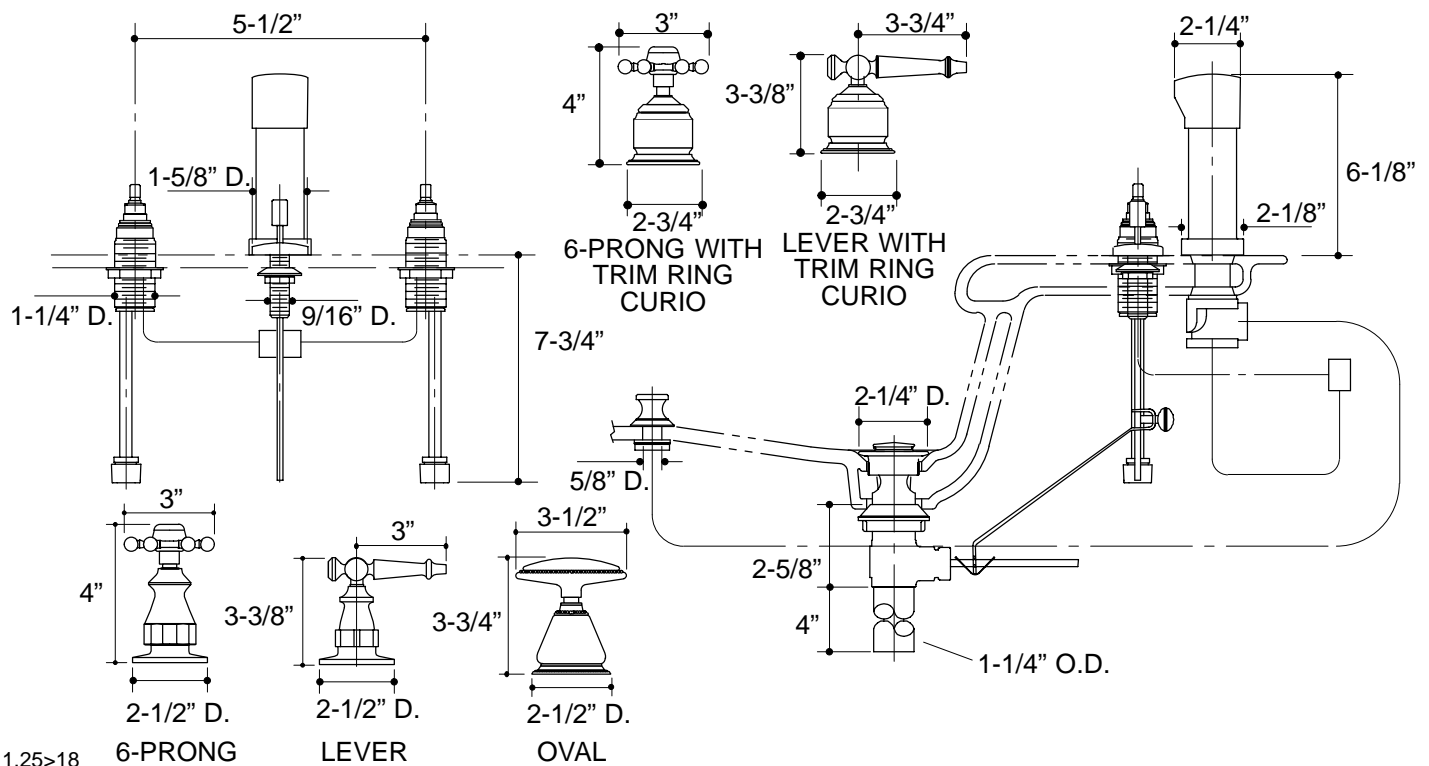

Ordering Information

Applicable Antique faucet:	
Oval handles*	K-142-9B
Six-prong handles	K-142-3
Lever handles	K-142-4
*Required insets and skirts.	
Garland texture	K-253
Ceramic	K-258
ADA Lever handles are ADA compliant	

Applicable Antique Curio faucet:	
Six-prong handles**	K-142-3D
Lever handles**	K-142-4D
**Required trim rings.	
Trim rings-pair, metal	K-17200
ADA Lever handles are ADA compliant	

1.25>18

K-142 Antique™/Antique Curio™ Bidet Faucet
106705-1-BA (9619)