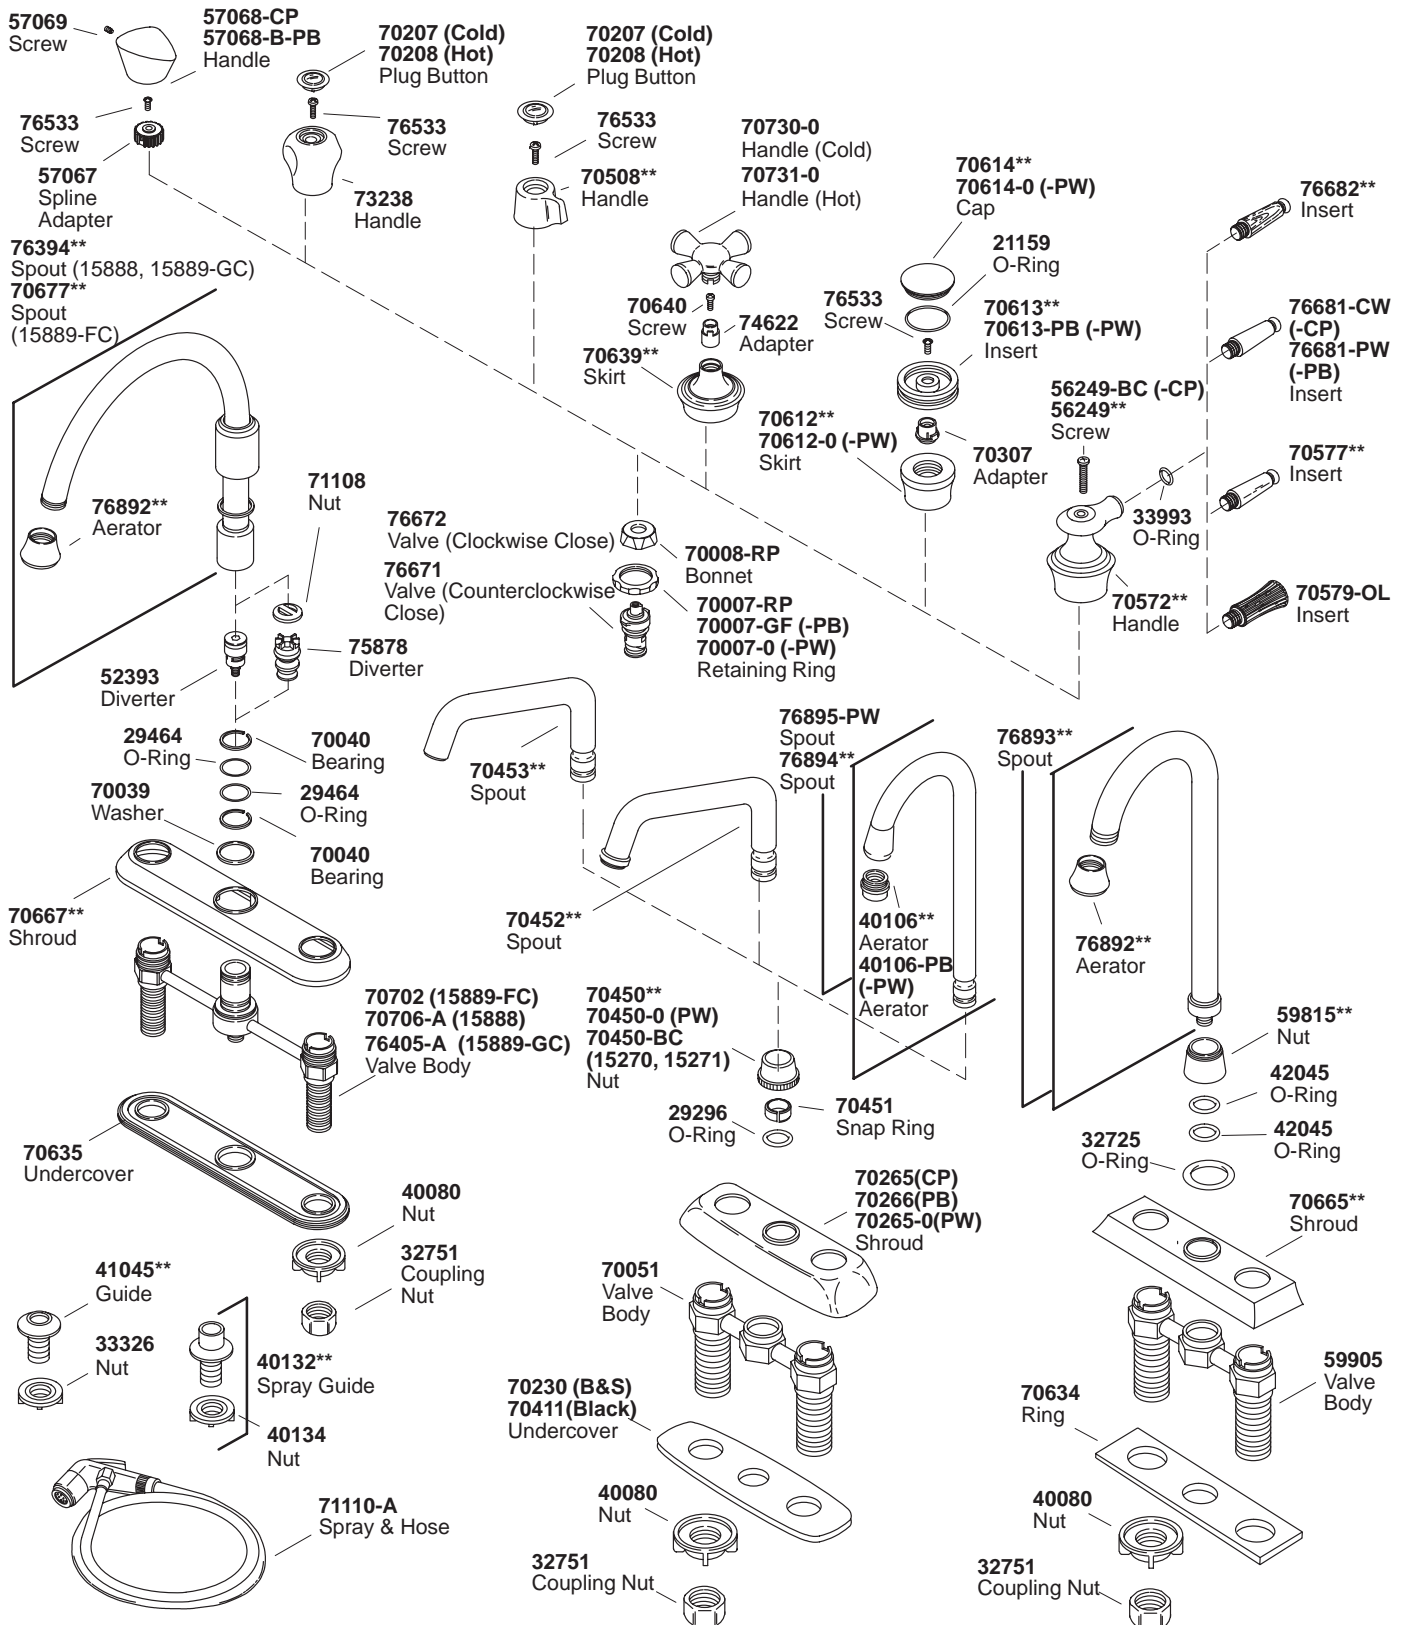

K#	6" Swing Spout	6" Threaded Spout	4" Goose-neck Spout	5 1/4" Traditional Spout	9" Traditional Spout	Handspray	Acrylic Handles	Blade Handles	Decorator Series
K-15270-**-FC	X						X		
K-15270-B-**-FC	X							X	
K-15271-**-FC		X					X		
K-15271-B-**-FC		X						X	
K-15275-**-FC			X				X		
K-15275-B-**-FC			X					X	
K-P15275-**-FC			X				X		
K-15840-K-**-FC			X						X
K-15888-K-**-FC					X				X
K-15889-K-**-FC/ GC					X	X			
K-15890-K-**-FC				X					X

Decorative Series - Base Faucet Plus Handle				
K#	Cross Handle	Lever Handle	Polished Brass Insert	Ceramic Insert
K-15889-3P-**-FC/GC	X			
K-15889-4N-**-FC/GC		X	X	
K-15889-4P-**-GC		X		X

Decorative Series - Handle										
K#	Euro Handle	Cross Handle	Lever Handle	Stacked Handle	Acrylic Insert	White Porcelain Insert	Wood Insert	Polished Brass Insert	Polished Chrome Insert	
K-15850-1-**-AA	X									
K-15850-3P-**-AA/BA		X								
K-15850-4M-**-AA/BA			X						X	
K-15850-4N-**-AA			X					X		
K-15850-4P-**-AA			X			X				
K-15850-4R-**-AA			X		X					
K-15850-4S-**-AA			X				X			
K-15850-7M-**-AA				X					X	
K-15850-7N-**-AA				X				X		

**Finish/color code must be specified when ordering.

**Finish/color code must be specified when ordering.