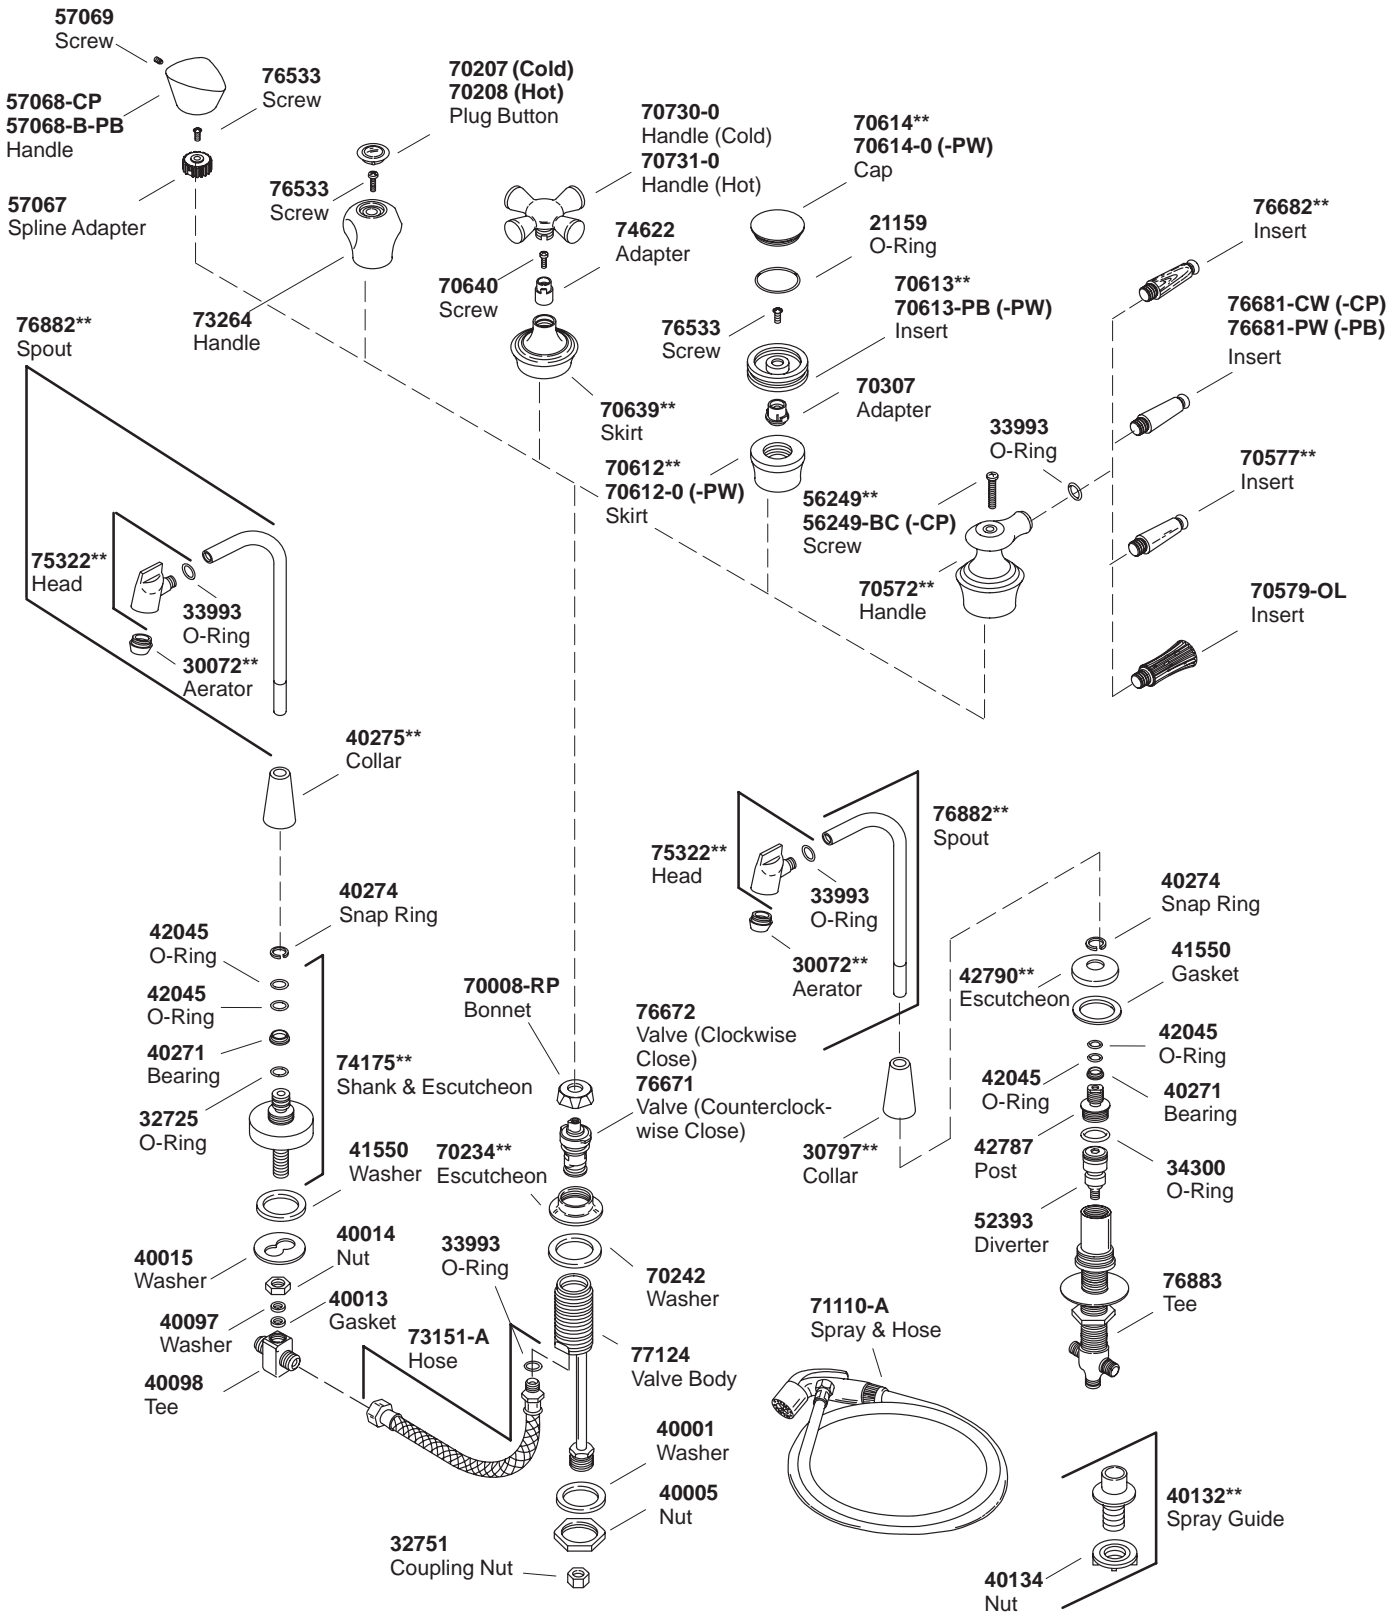

K#	Acrylic Handles	Decorator Series	Handspray
K-15255-P-**-FC	X		
K-15259-P-**-FC	X		X
K-15834-K-**-FC		X	
K-15836-K-**-FC		X	X

Decorative Series - Handle									
K#	Euro Handle	Cross Handle	Lever Handle	Stacked Handle	Acrylic Insert	White Porcelain Insert	Wood Insert	Polished Brass Insert	Polished Chrome Insert
K-15850-1-**-AA	X								
K-15850-3P-**-AA/BA		X							
K-15850-4M-**-AA/BA			X						X
K-15850-4N-**-AA			X					X	
K-15850-4P-**-AA			X			X			
K-15850-4R-**-AA			X		X				
K-15850-4S-**-AA			X				X		
K-15850-7M-**-AA				X					X
K-15850-7N-**-AA				X				X	

**Finish/color code must be specified when ordering.

**Finish/color code must be specified when ordering.