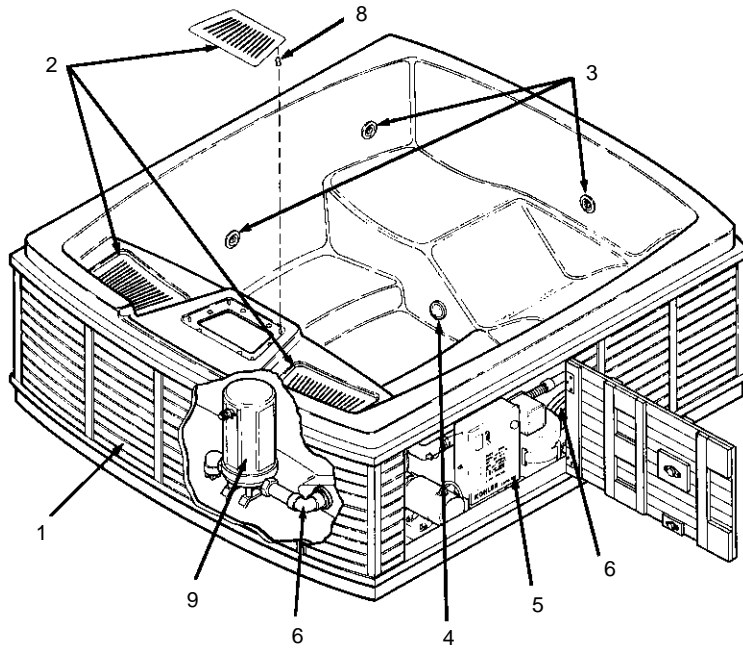

# KOHLER<sup>®</sup> SERVICE PARTS

SOJOURN SPA™  
K-88\*  
SERVICE SERIES CODE — RD

## SERVICE PARTS

ITEM NO.	PART NO.	QTY.	DESCRIPTION	SPECIFICATIONS
1	69346 ■	1	Spa Surround (Redwood Illustrated)	For K-88-S
1	69221 ■	1	Spa Surround (Designer Fir)	For K-88
2	69104	3	Skimmer Grate	
3	61808 ■	5	Jet Assembly	
4	61580 ■	1	Suction Assembly	
5	69034 ■	1	Convertible Support System	
6	106756 ■§	1	Harness Assembly	
7	69094 ■	1	Touch Transmitter	
8	69102	12	Fastener	
9	106772 ■§	1	Filter Assembly	