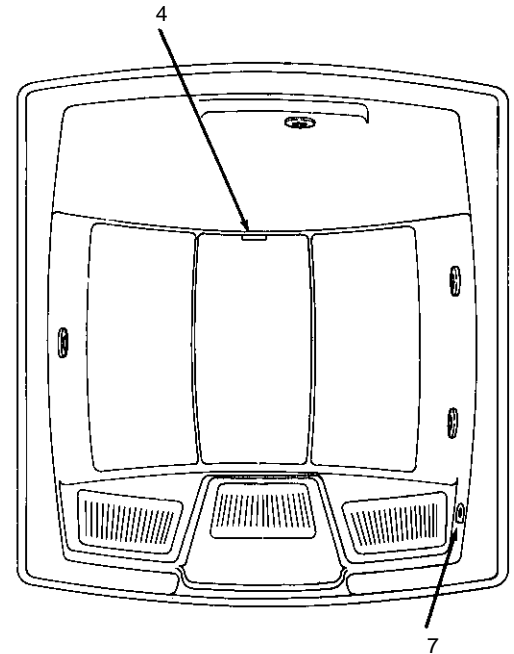

# KOHLER<sup>®</sup> SERVICE PARTS

SOJOURN SPA™  
K-88\*  
SERVICE SERIES CODE — RD

## SERVICE PARTS

ITEM NO.	PART NO.	QTY.	DESCRIPTION	SPECIFICATIONS
1	69346 ■	1	Spa Surround (Redwood Illustrated)	For K-88-S
1	69221 ■	1	Spa Surround (Designer Fir)	For K-88
2	69104	3	Skimmer Grate	
3	61808 ■	5	Jet Assembly	
4	61580 ■	1	Suction Assembly	
5	69034 ■	1	Convertible Support System	
6	106756 ■§	1	Harness Assembly	
7	69094 ■	1	Touch Transmitter	
8	69102	12	Fastener	
9	106772 ■§	1	Filter Assembly	