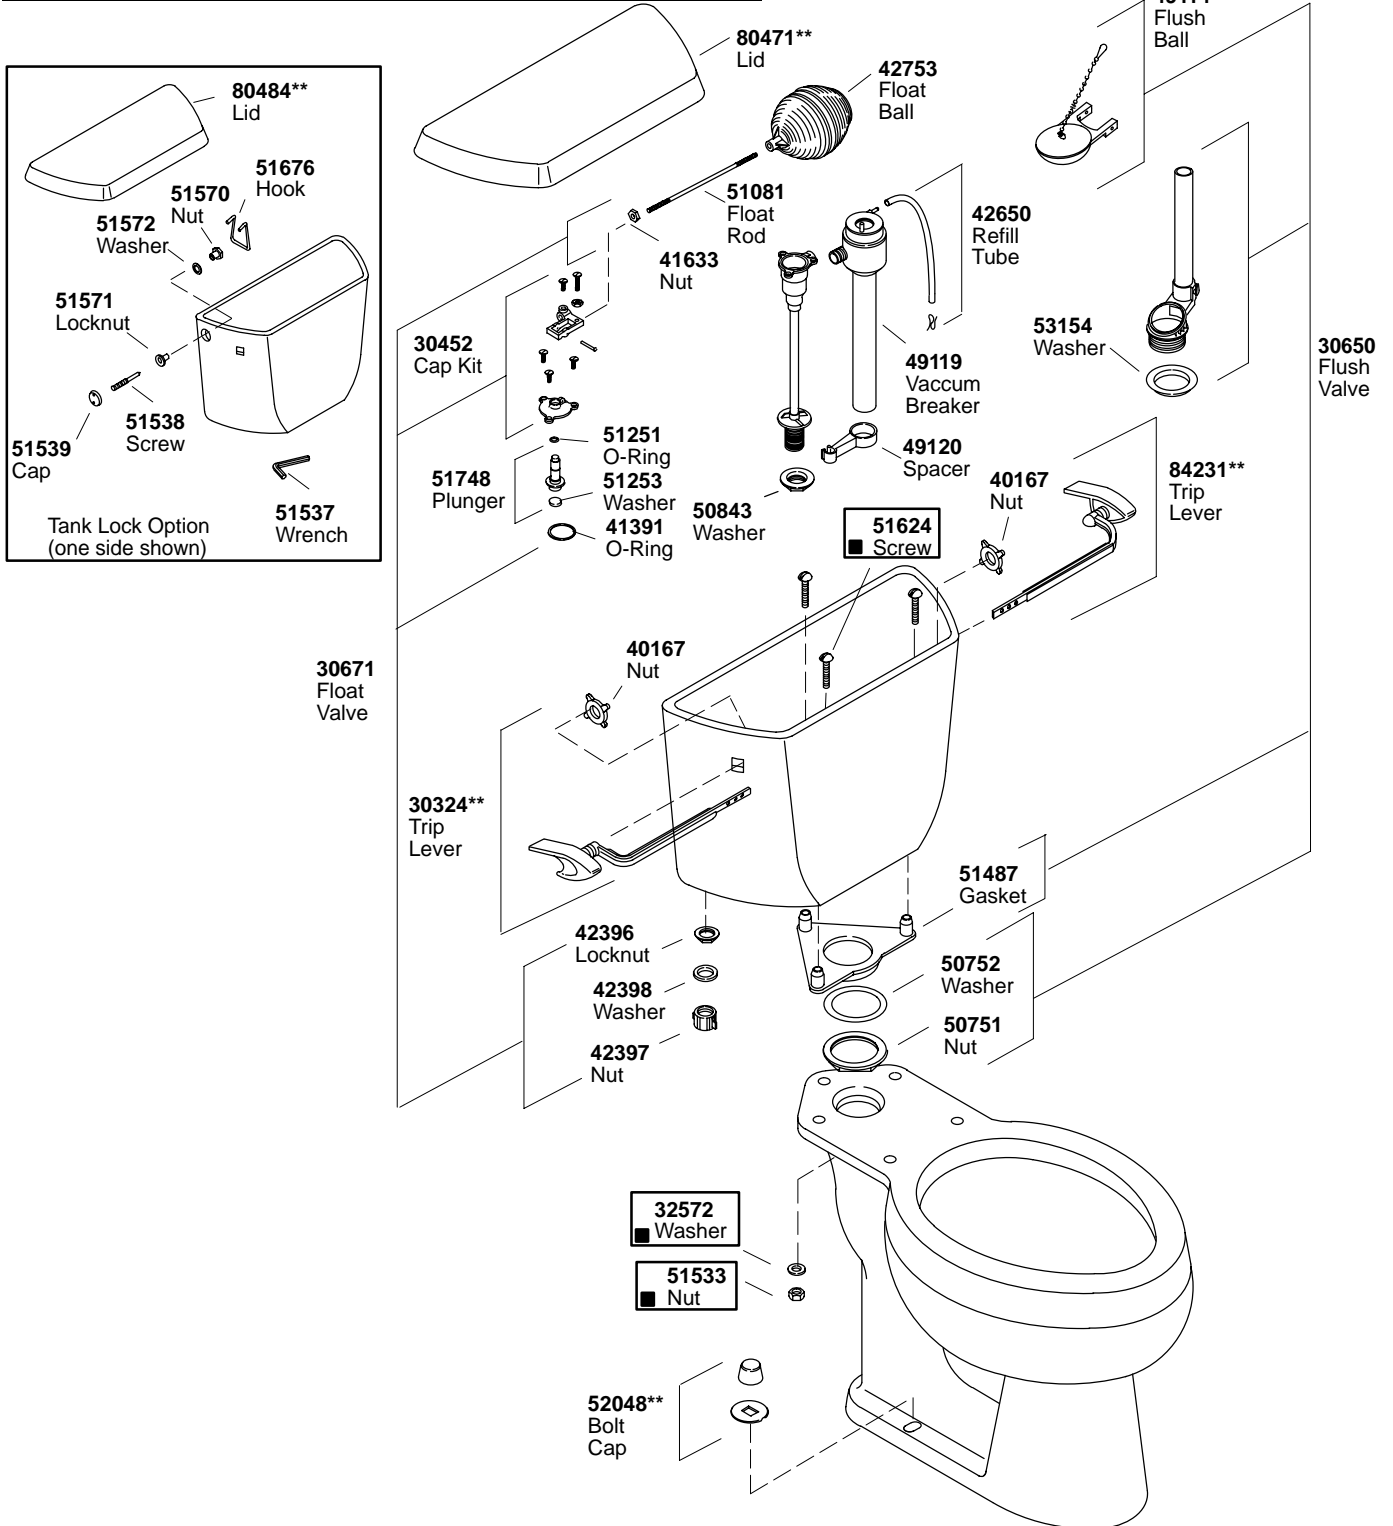

K#	Bowl	Insulated	Tank Locks	Bed Pan Lugs
K-3527-**-AA	Elongated			
K-3527-C-**-AA	Elongated	X		
K-3527-CT-**-AA	Elongated	X	X	
K-3527-CL-**-AA	Elongated	X		X

30419 Hardware Kit Consists of:  
 51624 (3 ea.), 32572 (3 ea.), 51533 (3ea.)

\*\*Finish/color code must be specified when ordering.