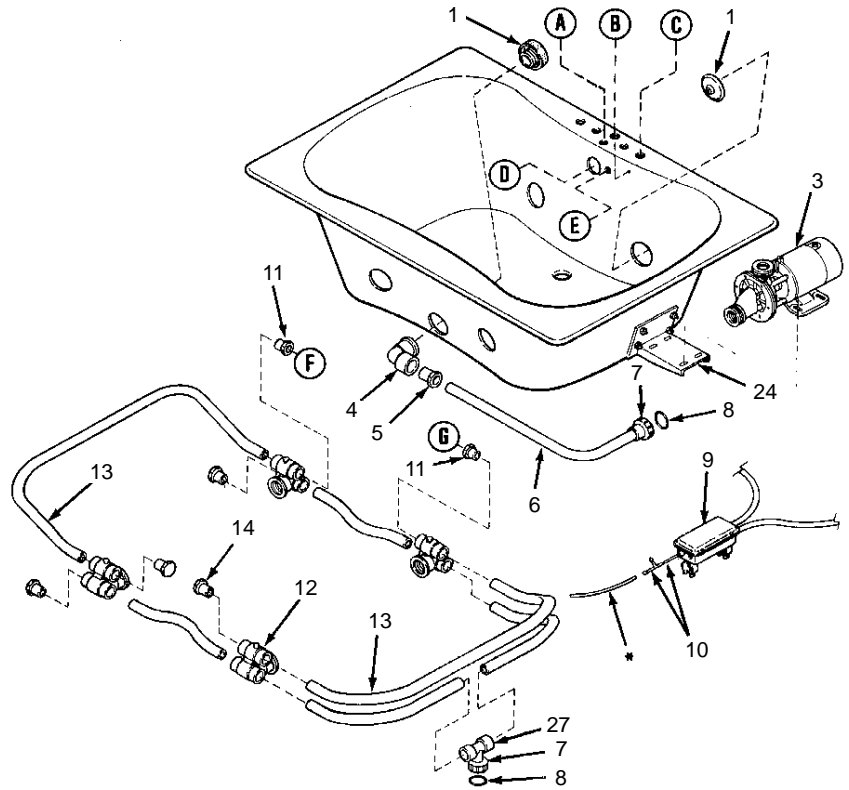

KOHLER[®] SERVICE PARTS

Infinity[∞]Bath™ WHIRLPOOL
K-1482-V, K-1484-V
No Faucet Model K-1487
SERVICE SERIES CODE — PSA

K-1482-V
K-1484-V

K-1487

SERVICE PARTS

ITEM NO.	PART NO.	QTY.	DESCRIPTION	SPECIFICATIONS
1	K-9679 ■ ‡	1	Micro Jet Trim Kit	
2	K-9586 ■ ‡	1	Infinity Trim Kit (w/o Grip Rails)	Bravura (Shown)
2	K-9588 ■ ‡	1	Infinity Trim Kit (w/o Grip Rails)	Flair II (Not Shown)
3	60935 ■	1	Motor and Pump Assembly	3/4 HP Kohler
3	60811 ■	1	Motor and Pump Assembly	3/4 HP Marlow Gemini
4	30580 ■ ‡	1	Suction Assembly	
5	60545	1	Bushing	1-1/2" x 1-1/4" PVC Sch. 40 Reducer
6		1	Tube	1-1/4" Nom. PVC Sch. 40
7	60979	2	Slip Nut	
8	60980	2	O-Ring	
9	60760 ■	1	Power Panel	
10	60655	1	Bleed Tee and Tube Assembly	
11	67040	2	Bushing	1" x 1/2" PVC Sch. 40 Reducer
12	61715 ■ ‡	4	Jet Assembly	
13		6	Tube	1" Nom. PVC Sch. 40
14	60566	4	Plug	1" Nom. PVC Sch. 40
15	61361	2	Elbow	1/2" x 90° Street Sch. 40
16		2	Tube	1/2" Nom. PVC Sch. 40
17	60572	2	Adapter	1/2" Nom. Tube x 1/2" FNPT Copper
18	67760	2	Aspirator Ell	
19	67870	1	Aspirator Housing Ell	
20	60721 ■	1	Actuator/Aspirator Assembly	
21	60722 ■	1	Aspirator Assembly	
22	35279	1	Fill Spout	
23	60745	1	Diverter Seal	
24	67417	1	Motor Mount	
25	67871	1	Actuator/Aspirator Housing Ell	
26	31001	1	Supply Valve Assembly	
27	67724	1	Tee	

SERVICE KITS

NOTES

- Parts Further Exploded Within This Catalog. Reference Index.
- ‡ Specify Finish.
- * For 120" of Plastic Tube, Order #61972.