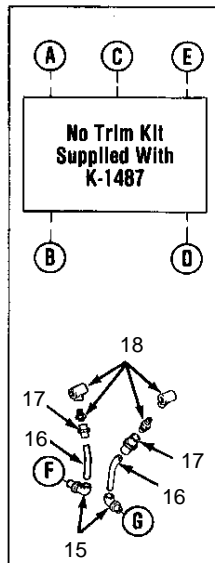

KOHLER[®] SERVICE PARTS

Infinity[∞]Bath™ WHIRLPOOL
K-1482-V, K-1484-V
No Faucet Model K-1487
SERVICE SERIES CODE — PSA

K-1482-V
K-1484-V

K-1487

SERVICE PARTS

ITEM NO.	PART NO.	QTY.	DESCRIPTION	SPECIFICATIONS
1	K-9679 ■ ‡	1	Micro Jet Trim Kit	
2	K-9586 ■ ‡	1	Infinity Trim Kit (w/o Grip Rails)	Bravura (Shown)
2	K-9588 ■ ‡	1	Infinity Trim Kit (w/o Grip Rails)	Flair II (Not Shown)
3	60935 ■	1	Motor and Pump Assembly	3/4 HP Kohler
3	60811 ■	1	Motor and Pump Assembly	3/4 HP Marlow Gemini
4	30580 ■ ‡	1	Suction Assembly	
5	60545	1	Bushing	1-1/2" x 1-1/4" PVC Sch. 40 Reducer
6		1	Tube	1-1/4" Nom. PVC Sch. 40
7	60979	2	Slip Nut	
8	60980	2	O-Ring	
9	60760 ■	1	Power Panel	
10	60655	1	Bleed Tee and Tube Assembly	
11	67040	2	Bushing	1" x 1/2" PVC Sch. 40 Reducer
12	61715 ■ ‡	4	Jet Assembly	
13		6	Tube	1" Nom. PVC Sch. 40
14	60566	4	Plug	1" Nom. PVC Sch. 40
15	61361	2	Elbow	1/2" x 90° Street Sch. 40
16		2	Tube	1/2" Nom. PVC Sch. 40
17	60572	2	Adapter	1/2" Nom. Tube x 1/2" FNPT Copper
18	67760	2	Aspirator Ell	
19	67870	1	Aspirator Housing Ell	
20	60721 ■	1	Actuator/Aspirator Assembly	
21	60722 ■	1	Aspirator Assembly	
22	35279	1	Fill Spout	
23	60745	1	Diverter Seal	
24	67417	1	Motor Mount	
25	67871	1	Actuator/Aspirator Housing Ell	
26	31001	1	Supply Valve Assembly	
27	67724	1	Tee	

SERVICE KITS

NOTES

- Parts Further Exploded Within This Catalog. Reference Index.
- ‡ Specify Finish.
- * For 120" of Plastic Tube, Order #61972.