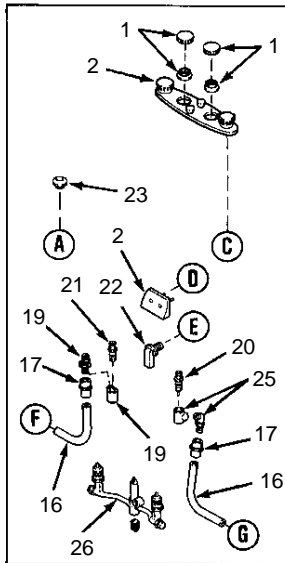

KOHLER[®] SERVICE PARTS

Infinity[∞]Bath™ WHIRLPOOL
K-1482-V, K-1484-V
No Faucet Model K-1487
SERVICE SERIES CODE — PSA

K-1482-V
K-1484-V

K-1487

SERVICE PARTS

ITEM NO.	PART NO.	QTY.	DESCRIPTION	SPECIFICATIONS
1	K-9679 ■ ‡	1	Micro Jet Trim Kit	
2	K-9586 ■ ‡	1	Infinity Trim Kit (w/o Grip Rails)	Bravura (Shown)
2	K-9588 ■ ‡	1	Infinity Trim Kit (w/o Grip Rails)	Flair II (Not Shown)
3	60935 ■	1	Motor and Pump Assembly	3/4 HP Kohler
3	60811 ■	1	Motor and Pump Assembly	3/4 HP Marlow Gemini
4	30580 ■ ‡	1	Suction Assembly	
5	60545	1	Bushing	1-1/2" x 1-1/4" PVC Sch. 40 Reducer
6		1	Tube	1-1/4" Nom. PVC Sch. 40
7	60979	2	Slip Nut	
8	60980	2	O-Ring	
9	60760 ■	1	Power Panel	
10	60655	1	Bleed Tee and Tube Assembly	
11	67040	2	Bushing	1" x 1/2" PVC Sch. 40 Reducer
12	61715 ■ ‡	4	Jet Assembly	
13		6	Tube	1" Nom. PVC Sch. 40
14	60566	4	Plug	1" Nom. PVC Sch. 40
15	61361	2	Elbow	1/2" x 90° Street Sch. 40
16		2	Tube	1/2" Nom. PVC Sch. 40
17	60572	2	Adapter	1/2" Nom. Tube x 1/2" FNPT Copper
18	67760	2	Aspirator Ell	
19	67870	1	Aspirator Housing Ell	
20	60721 ■	1	Actuator/Aspirator Assembly	
21	60722 ■	1	Aspirator Assembly	
22	35279	1	Fill Spout	
23	60745	1	Diverter Seal	
24	67417	1	Motor Mount	
25	67871	1	Actuator/Aspirator Housing Ell	
26	31001	1	Supply Valve Assembly	
27	67724	1	Tee	

SERVICE KITS

NOTES

- Parts Further Exploded Within This Catalog. Reference Index.
- ‡ Specify Finish.
- * For 120" of Plastic Tube, Order #61972.